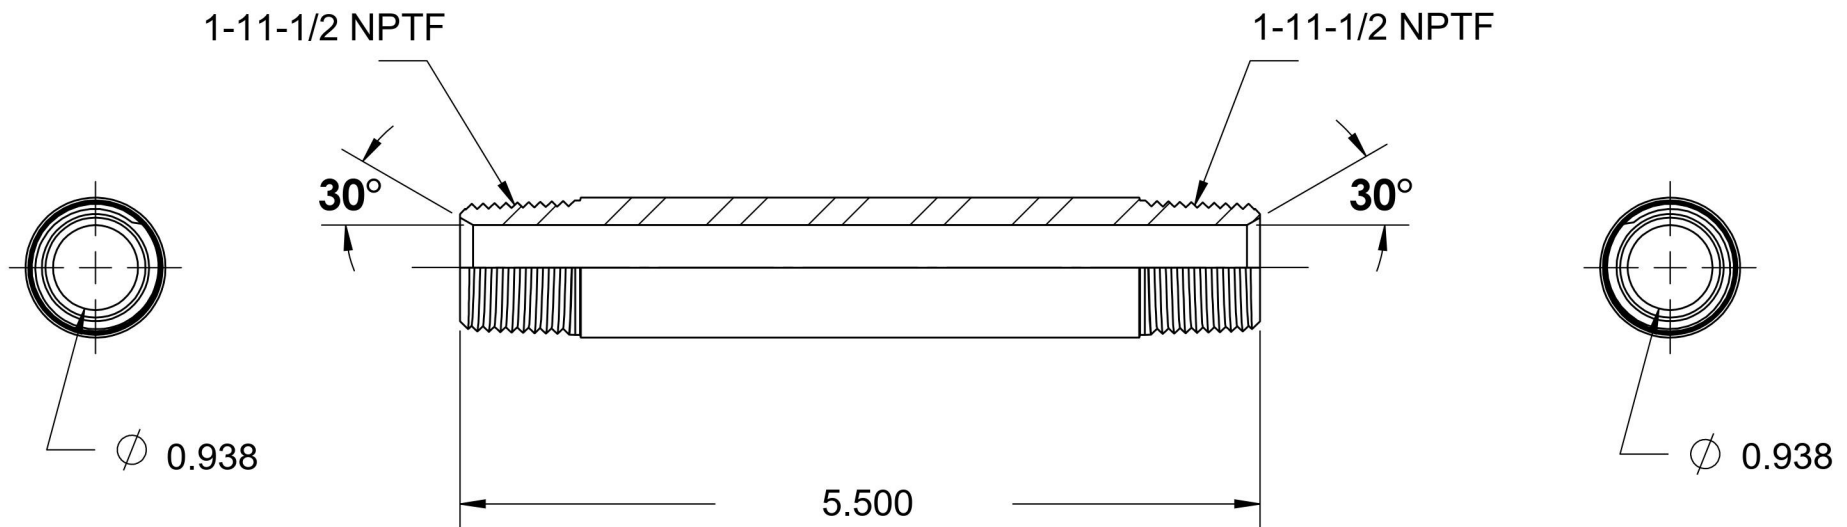

# 5404-N-16X5.500

Steel, SAE J514 Pipe Long Nipple, 1" Male NPTF 30° x 1" Male NPTF 30°

6701 Cochran Road  
Solon, Ohio 44139  
Phone: (440) 248-1880  
Toll Free: 1-888-331-1523