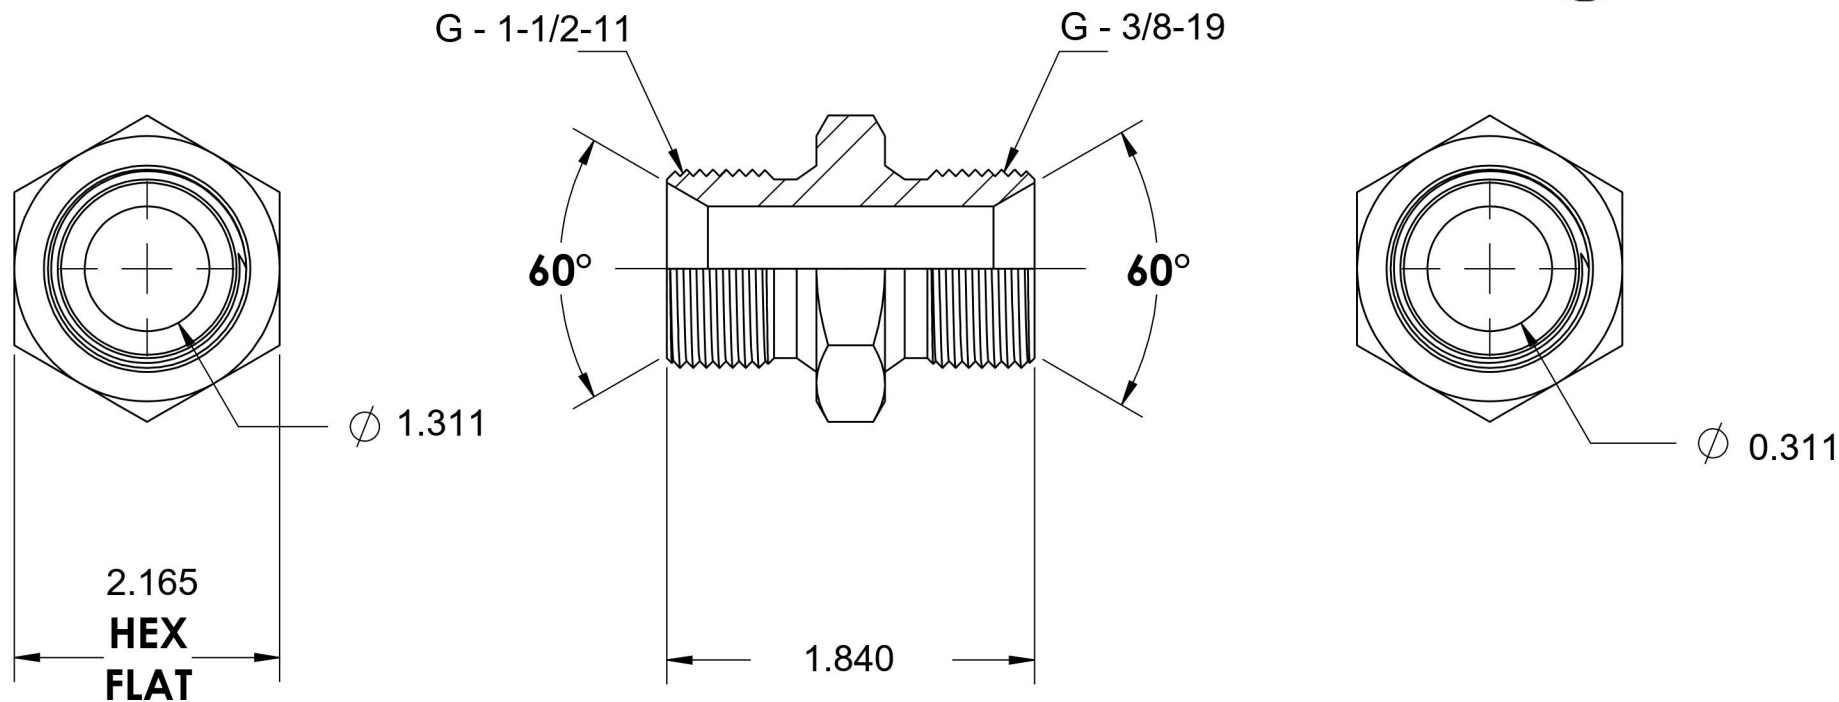

9022-24-06

Steel, ISO 1179 BSPP Port/Line Union, 1-1/2-11 Male BSPP 60° Line/Port x 3/8-19 Male BSPP 60° Line/Port

6701 Cochran Road
Solon, Ohio 44139
Phone: (440) 248-1880
Toll Free: 1-888-331-1523

Temperature Rating

-65°F to 500°F

Pressure Rating

1500 psi

Material

C1045/12L14 Steel

Finish

Trivalent Zinc

Industry Standards