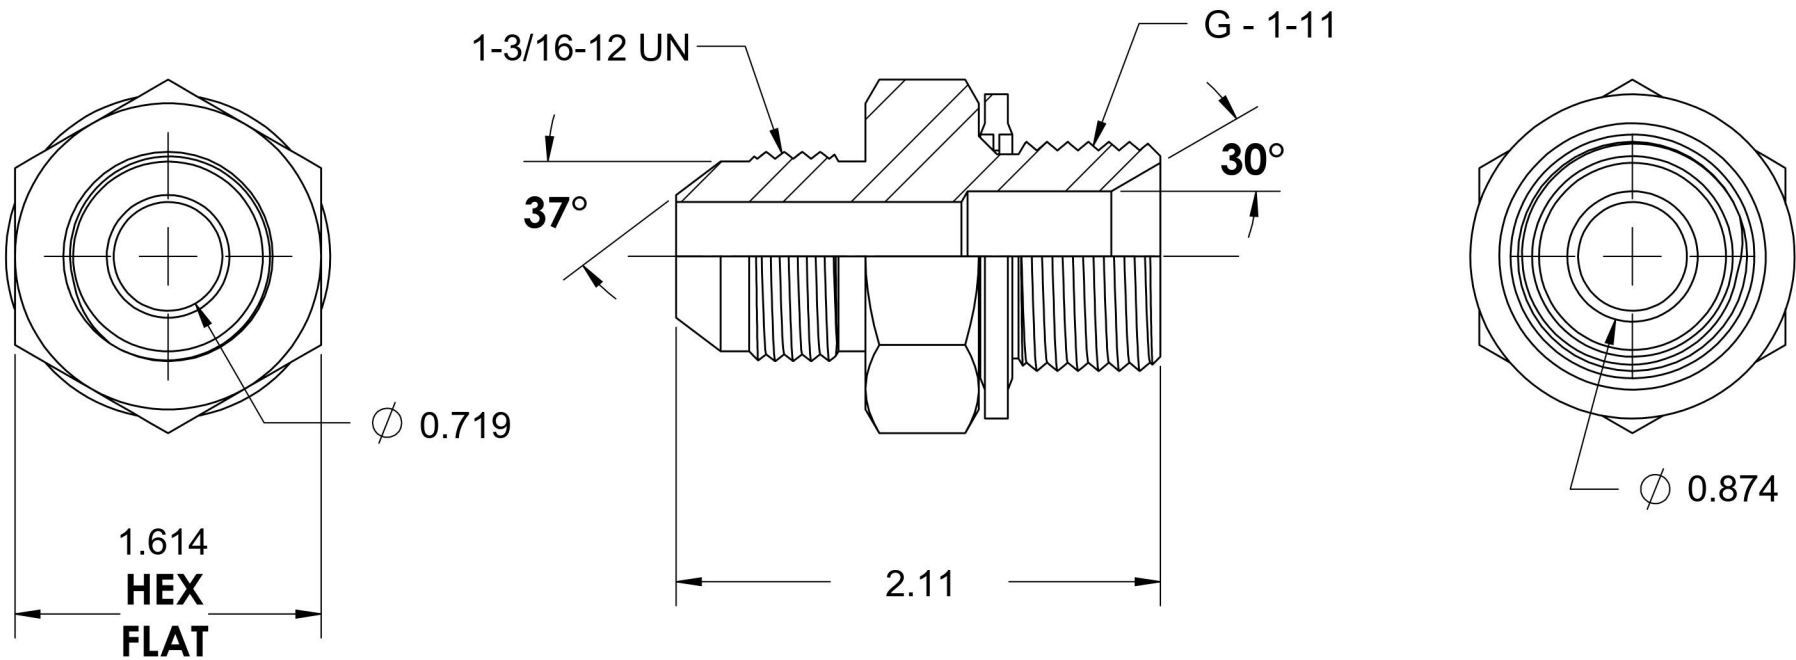

7002-14-16-BS

Steel, SAE J514 37° Flare BSPP Type (D) Bonded Seal Port/Line Adapter, 7/8" Male JIC x 1-11 Male BSPP 60° Line/Port

6701 Cochran Road
Solon, Ohio 44139
Phone: (440) 248-1880
Toll Free: 1-888-331-1523

Temperature Rating	Material	Industry Standards	Series
-22°F to 257°F	C1045/12L14 Steel	SAE J514, ISO 1179	7002-BS
Pressure Rating	Finish	ASTM B633	Series Description
1700 psi	Trivalent Zinc		SAE J514 37° Flare BSPP Type (D) Bonded Seal Port/Line Adapter