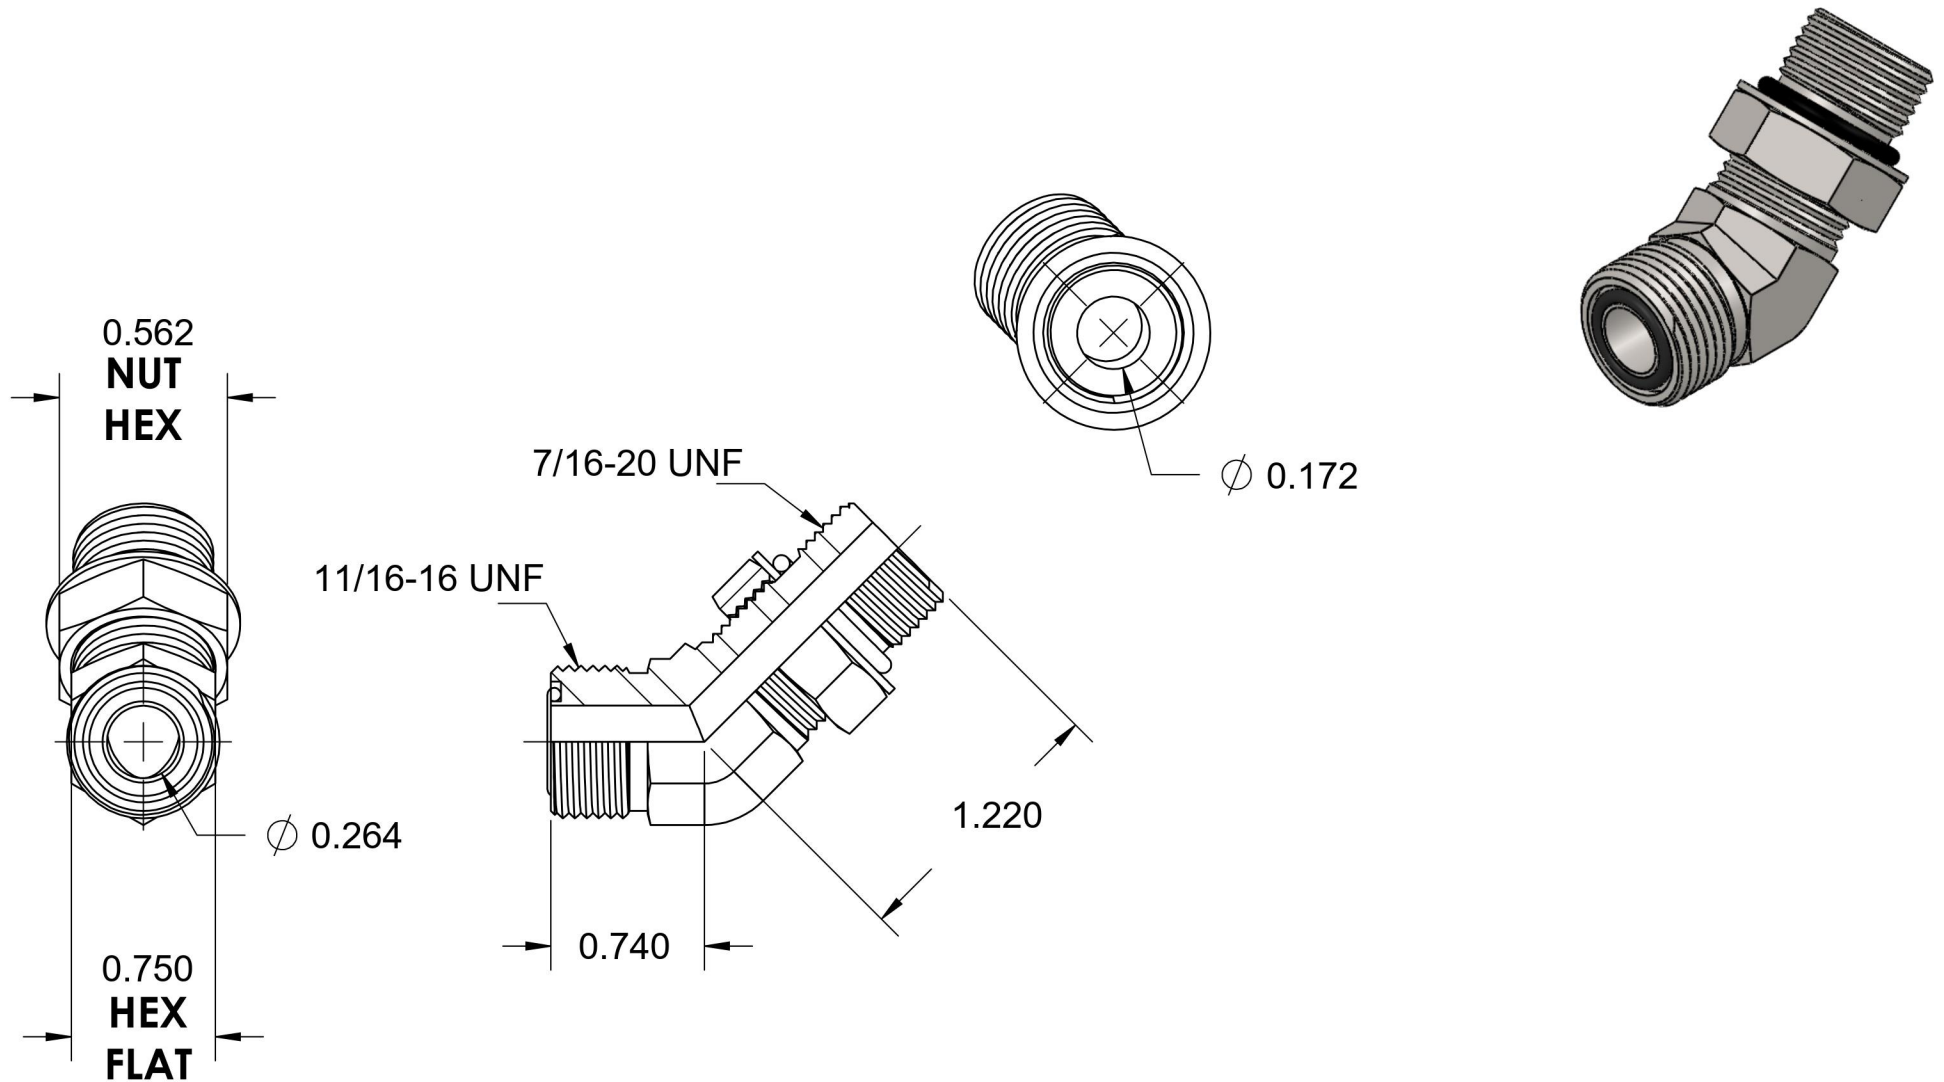

# FS6802-06-04-NWO-FG

Steel, SAE J1453 O-Ring Face Seal 45° Adjustable Port Elbow, 3/8" Male ORFS x 7/16-20 Male Adjustable ORB

6701 Cochran Road  
Solon, Ohio 44139  
Phone: (440) 248-1880  
Toll Free: 1-888-331-1523

<b>Temperature Rating</b>	<b>Material</b>	<b>Industry Standards</b>	<b>Series</b>
-40°F to 250°F	C1045 Steel	SAE J1453, SAE J1926-2 SAE J515, ASTM B633	FS6802-NWO-FG
<b>Pressure Rating</b>	<b>Finish</b>		<b>Series Description</b>
6000 psi	Trivalent Zinc		SAE J1453 O-Ring Face Seal 45° Adjustable Port Elbow