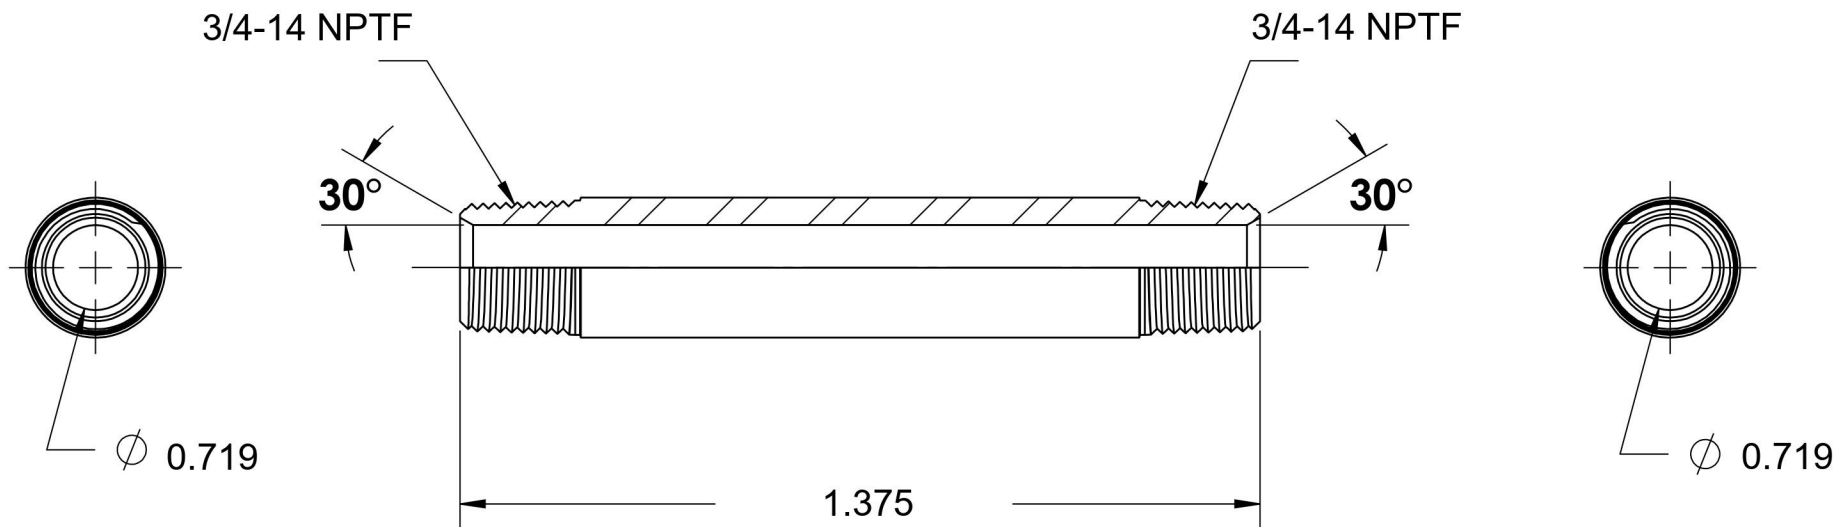

# 5404-N-12X1.375

Steel, SAE J514 Pipe Long Nipple, 3/4" Male NPTF 30° x 3/4" Male NPTF 30°

6701 Cochran Road  
Solon, Ohio 44139  
Phone: (440) 248-1880  
Toll Free: 1-888-331-1523

#### Series Description

SAE J514 Pipe Long Nipple