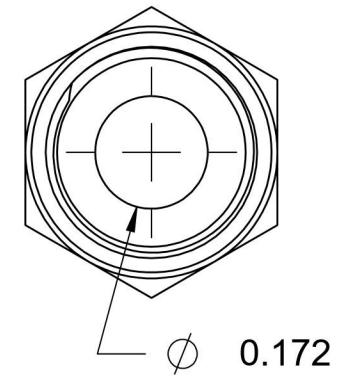

# 6400-04-04-O-SS

Stainless Steel, SAE J514 37° Flare Port Connector, 1/4" Male JIC x 7/16-20 Male ORB

6701 Cochran Road  
Solon, Ohio 44139  
Phone: (440) 248-1880  
Toll Free: 1-888-331-1523

**Temperature Rating**