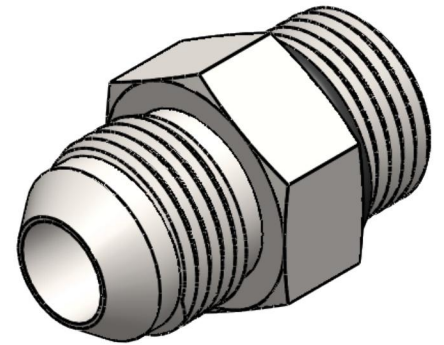

# 6400-04-04-O-SS

Stainless Steel, SAE J514 37° Flare Port Connector, 1/4" Male JIC x 7/16-20 Male ORB

6701 Cochran Road  
Solon, Ohio 44139  
Phone: (440) 248-1880  
Toll Free: 1-888-331-1523

**Temperature Rating**

-40°F to 250°F

**Pressure Rating**

9000 psi

**Material**

316/316L Stainless Steel

**Finish**

Passivated

**Industry Standards**

SAE J514, SAE J1926-3

**Series**

6400-O-SS

**Series Description**

SAE J514 37° Flare Port Connector