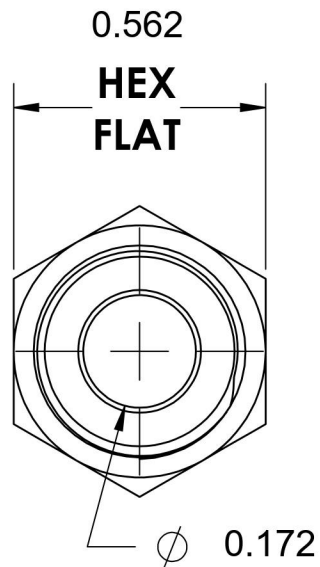

# 6400-04-04-O-SS

Stainless Steel, SAE J514 37° Flare Port Connector, 1/4" Male JIC x 7/16-20 Male ORB

6701 Cochran Road  
Solon, Ohio 44139  
Phone: (440) 248-1880  
Toll Free: 1-888-331-1523

**Temperature Rating**