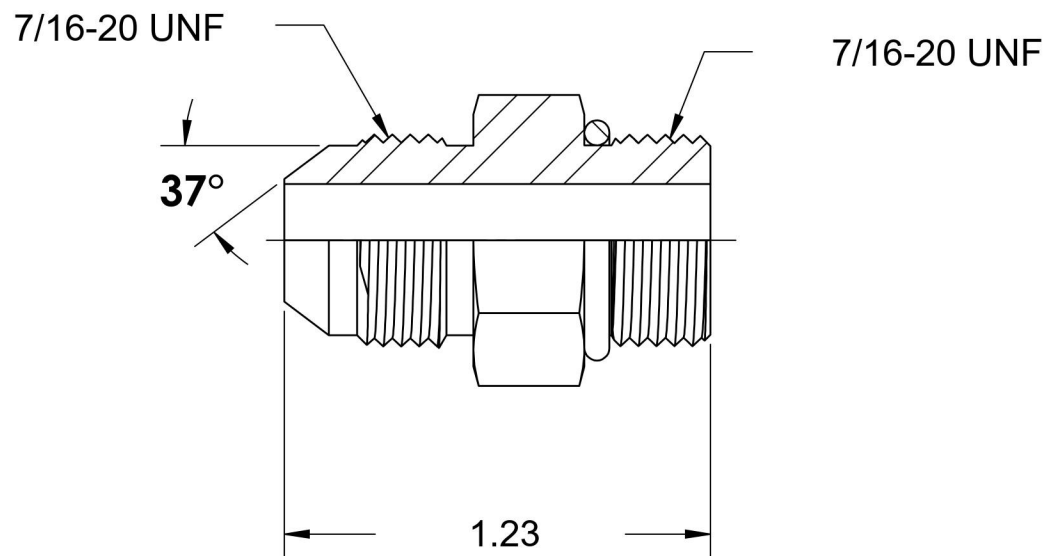

# 6400-04-04-O-SS

Stainless Steel, SAE J514 37° Flare Port Connector, 1/4" Male JIC x 7/16-20 Male ORB

6701 Cochran Road  
Solon, Ohio 44139  
Phone: (440) 248-1880  
Toll Free: 1-888-331-1523

**Temperature Rating**

-40°F to 250°F

**Pressure Rating**

9000 psi

**Material**

316/316L Stainless Steel

**Finish**

Passivated

**Industry Standards**

SAE J514, SAE J1926-3

**Series**

6400-O-SS

**Series Description**

SAE J514 37° Flare Port Connector