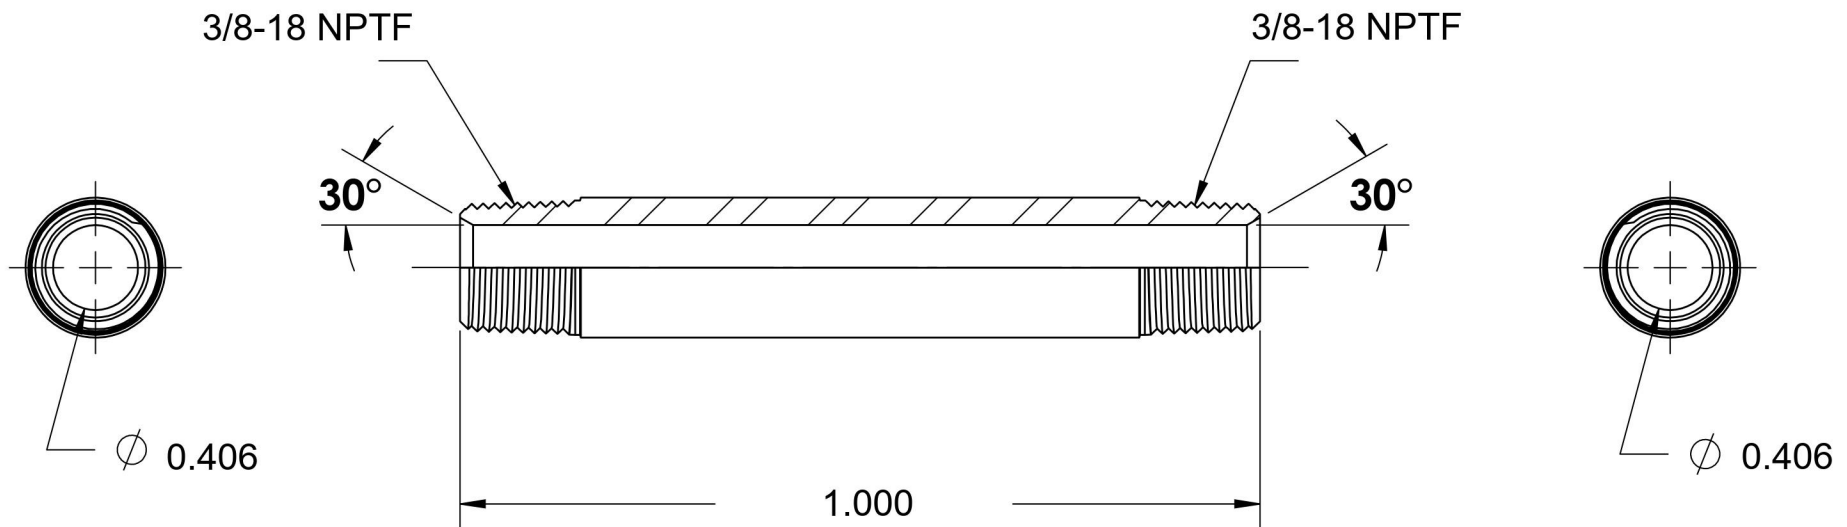

# 5404-N-06X1.000-B

Brass, SAE J514 Pipe Long Nipple, 3/8" Male NPTF 30° x 3/8" Male NPTF 30°

6701 Cochran Road  
Solon, Ohio 44139  
Phone: (440) 248-1880  
Toll Free: 1-888-331-1523

<b>Temperature Rating</b> -325°F to 400°F	<b>Material</b> C36000 Brass	<b>Industry Standards</b> SAE J514, SAE J476	<b>Series</b> 5404-N-B
<b>Pressure Rating</b> 3300 psi	<b>Finish</b> Natural Finish		<b>Series Description</b> SAE J514 Pipe Long Nipple