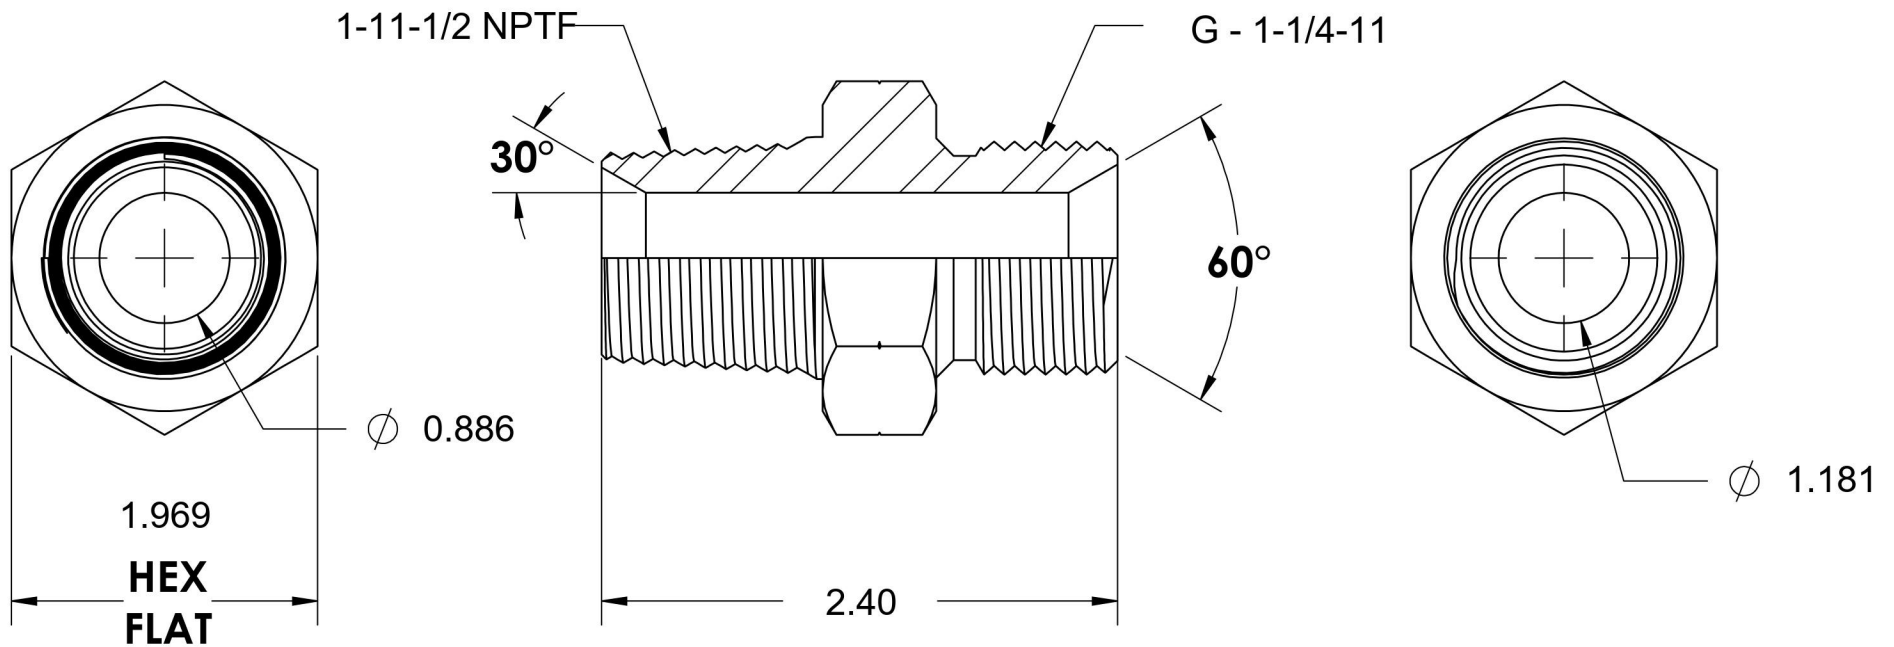

7032-16-20-SS

Stainless Steel, SAE J476 Pipe Male BSPP Port/Line Adapter, 1" Male NPTF 30° x 1-1/4-11 Male BSPP 60° Line/Port

6701 Cochran Road
Solon, Ohio 44139
Phone: (440) 248-1880
Toll Free: 1-888-331-1523

Temperature Rating -425°F to 1200°F	Material 316/316L Stainless Steel	Industry Standards SAE J476, ISO 1179	Series 7032-SS
Pressure Rating 1500 psi	Finish Passivated		Series Description SAE J476 Pipe Male BSPP Port/Line Adapter