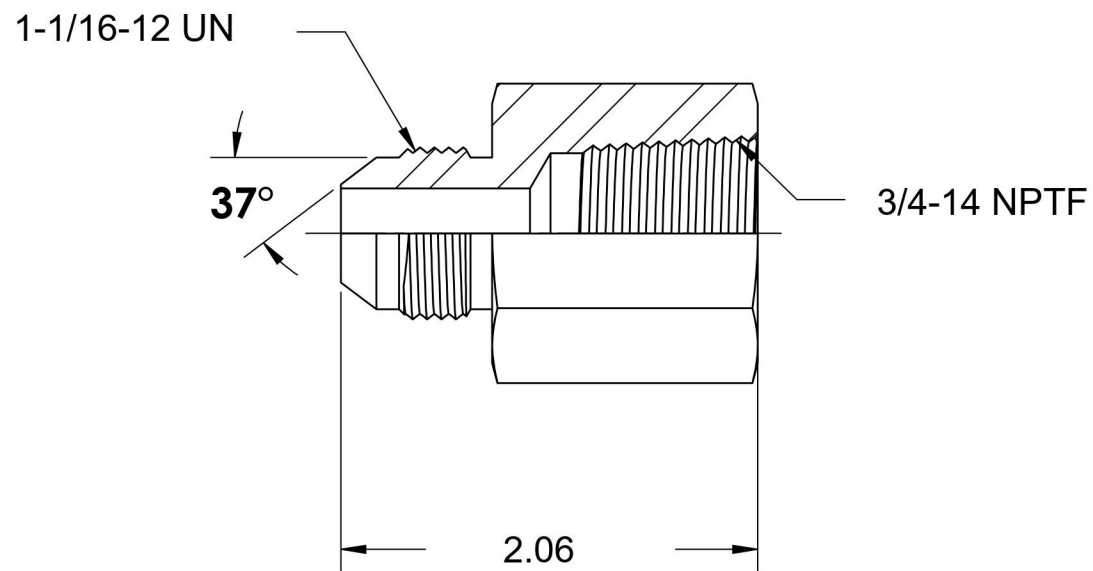

# 2405-12-12-SS

Stainless Steel, SAE J514 Flared Tube Female Connector, 3/4" Male JIC x 3/4" Female NPTF

6701 Cochran Road  
Solon, Ohio 44139  
Phone: (440) 248-1880  
Toll Free: 1-888-331-1523

|   |   |  |   |
|---|---|--|---|
| <b>Temperature Rating</b><br>-425°F to 1200°F | <b>Material</b><br>316/316L Stainless Steel | <b>Industry Standards</b><br>SAE J514 , SAE J476 | <b>Series</b><br>2405-SS  |
| <b>Pressure Rating</b><br>4000 psi            | <b>Finish</b><br>Passivated                 |  | <b>Series Description</b><br>SAE J514 Flared Tube<br>Female Connector |