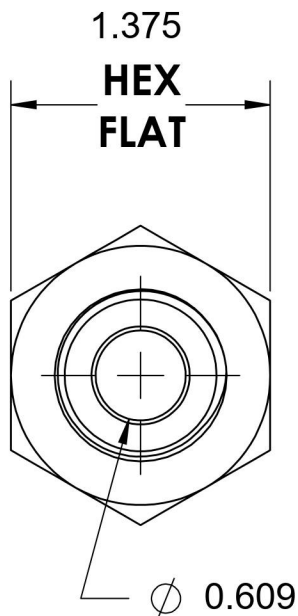

# 2405-12-12-SS

Stainless Steel, SAE J514 Flared Tube Female Connector, 3/4" Male JIC x 3/4" Female NPTF

6701 Cochran Road  
Solon, Ohio 44139  
Phone: (440) 248-1880  
Toll Free: 1-888-331-1523

|   |   |  |   |
|---|---|--|---|
| <b>Temperature Rating</b><br>-425°F to 1200°F | <b>Material</b><br>316/316L Stainless Steel | <b>Industry Standards</b><br>SAE J514 , SAE J476 | <b>Series</b><br>2405-SS  |
| <b>Pressure Rating</b><br>4000 psi            | <b>Finish</b><br>Passivated                 |  | <b>Series Description</b><br>SAE J514 Flared Tube<br>Female Connector |