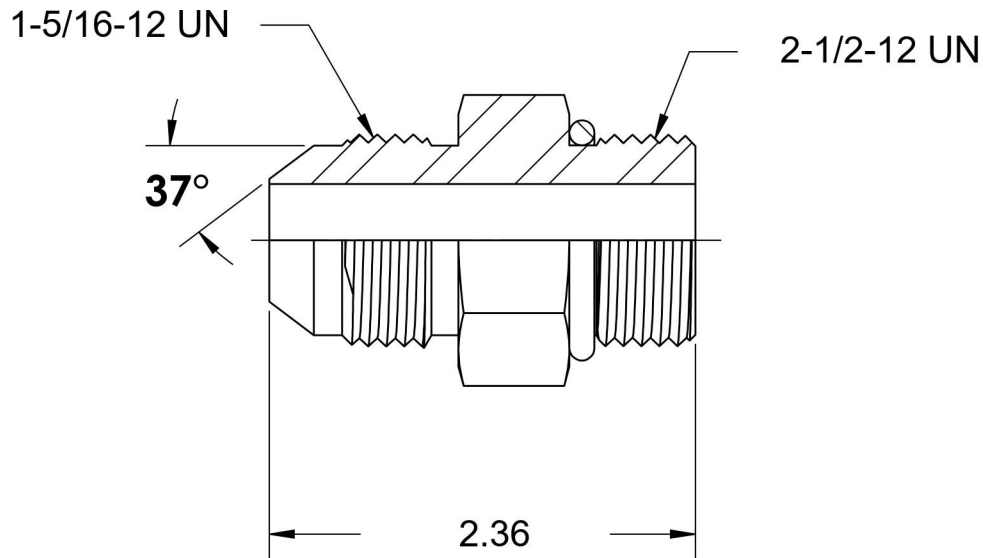

# 6400-16-32-O

Steel, SAE J514 37° Flare Port Connector, 1" Male JIC x 2-1/2-12 Male ORB

6701 Cochran Road  
Solon, Ohio 44139  
Phone: (440) 248-1880  
Toll Free: 1-888-331-1523

<b>Temperature Rating</b> -40°F to 250°F	<b>Material</b> C1045 / 12L14 Steel	<b>Industry Standards</b> SAE J514, SAE J1926-3 ASTM B633	<b>Series</b> 6400-O
<b>Pressure Rating</b> 2000 psi	<b>Finish</b> Trivalent Zinc		<b>Series Description</b> SAE J514 37° Flare Port Connector