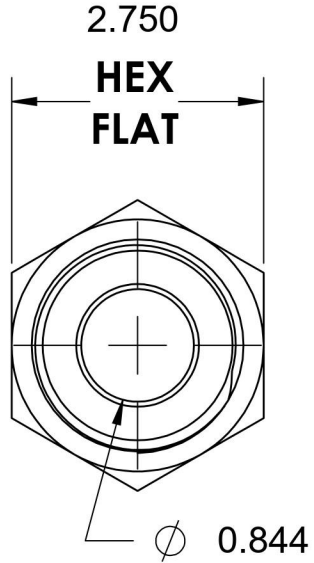

# 6400-16-32-O

Steel, SAE J514 37° Flare Port Connector, 1" Male JIC x 2-1/2-12 Male ORB

6701 Cochran Road  
Solon, Ohio 44139  
Phone: (440) 248-1880  
Toll Free: 1-888-331-1523

<b>Temperature Rating</b> -40°F to 250°F	<b>Material</b> C1045 / 12L14 Steel	<b>Industry Standards</b> SAE J514, SAE J1926-3 ASTM B633	<b>Series</b> 6400-O
<b>Pressure Rating</b> 2000 psi	<b>Finish</b> Trivalent Zinc		<b>Series Description</b> SAE J514 37° Flare Port Connector