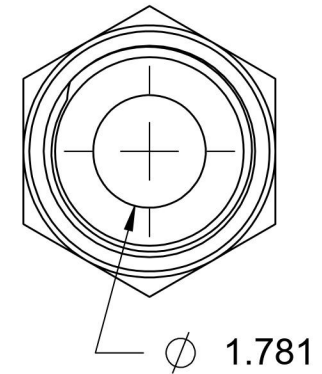

# 6400-16-32-O

Steel, SAE J514 37° Flare Port Connector, 1" Male JIC x 2-1/2-12 Male ORB

6701 Cochran Road  
Solon, Ohio 44139  
Phone: (440) 248-1880  
Toll Free: 1-888-331-1523

<b>Temperature Rating</b> -40°F to 250°F	<b>Material</b> C1045 / 12L14 Steel	<b>Industry Standards</b> SAE J514, SAE J1926-3 ASTM B633	<b>Series</b> 6400-O
<b>Pressure Rating</b> 2000 psi	<b>Finish</b> Trivalent Zinc		<b>Series Description</b> SAE J514 37° Flare Port Connector