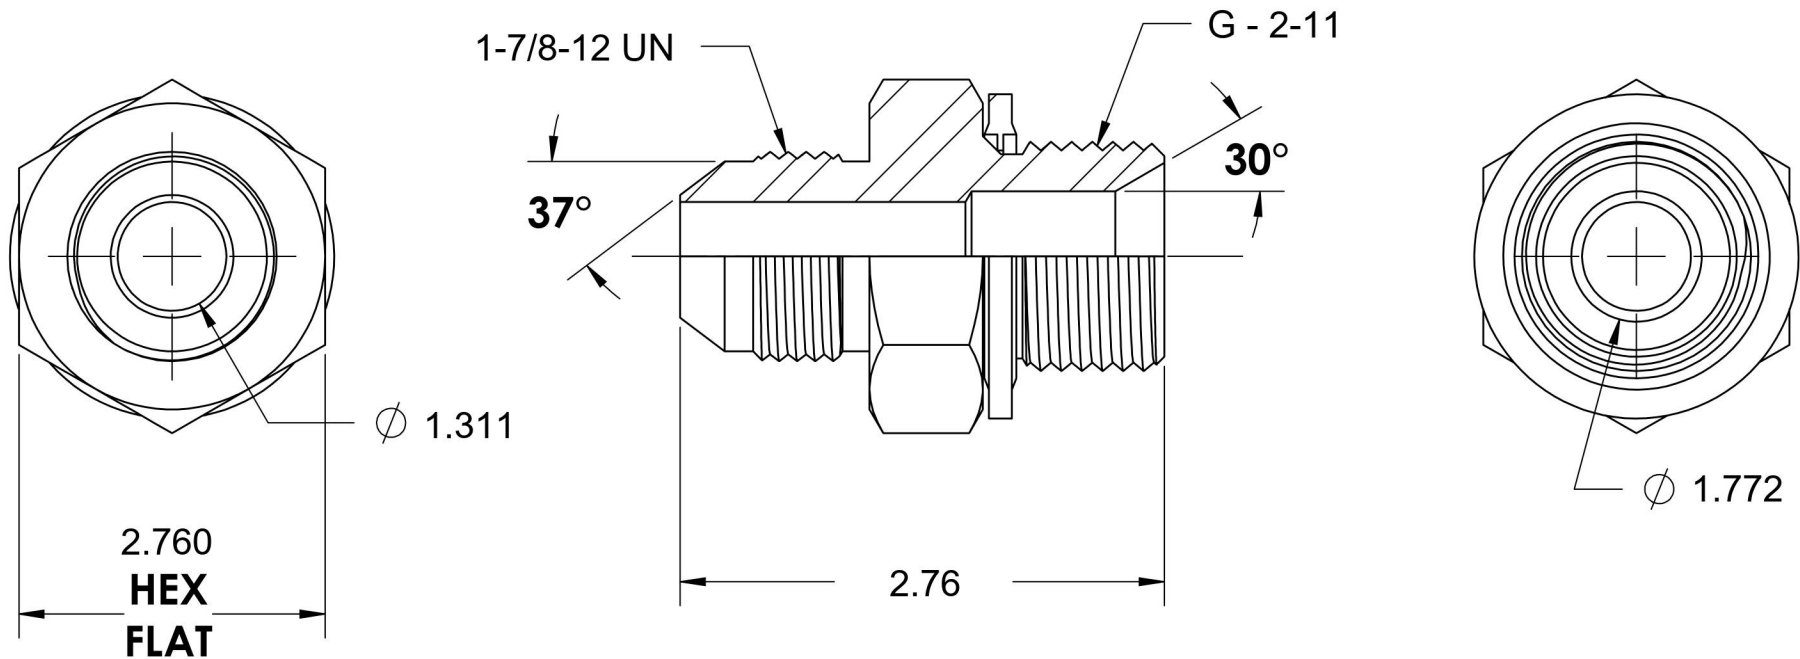

# 7002-24-32-BS

Steel, SAE J514 37° Flare BSPP Type (D) Bonded Seal Port/Line Adapter, 1-1/2" Male JIC x 2-11 Male BSPP 60° Line/Port

6701 Cochran Road  
Solon, Ohio 44139  
Phone: (440) 248-1880  
Toll Free: 1-888-331-1523

<b>Temperature Rating</b>	<b>Material</b>	<b>Industry Standards</b>	<b>Series</b>
-22°F to 257°F	C1045/12L14 Steel	SAE J514, ISO 1179	7002-BS
<b>Pressure Rating</b>	<b>Finish</b>	ASTM B633	<b>Series Description</b>
1000 psi	Trivalent Zinc		SAE J514 37° Flare BSPP Type (D) Bonded Seal Port/Line Adapter