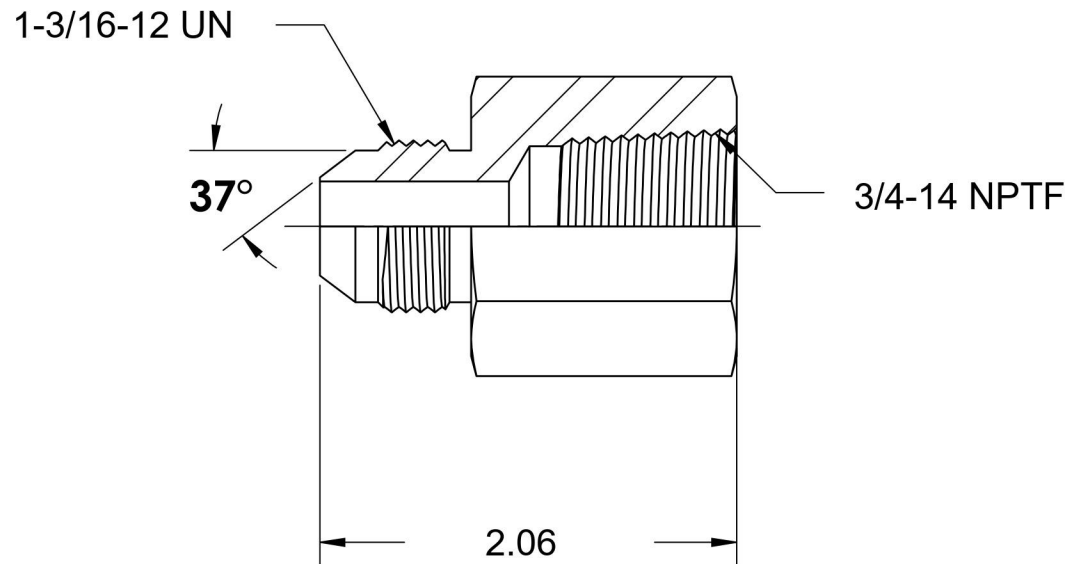

2405-14-12

Steel, SAE J514 Flared Tube Female Connector, 7/8" Male JIC x 3/4" Female NPTF

6701 Cochran Road
Solon, Ohio 44139
Phone: (440) 248-1880
Toll Free: 1-888-331-1523

Temperature Rating

-65°F to 500°F

Series

2405

Series Description

SAE J514 Flared Tube
Female Connector