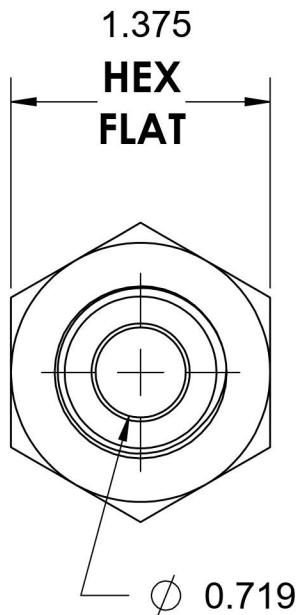

2405-14-12

Steel, SAE J514 Flared Tube Female Connector, 7/8" Male JIC x 3/4" Female NPTF

6701 Cochran Road
Solon, Ohio 44139
Phone: (440) 248-1880
Toll Free: 1-888-331-1523

Temperature Rating

-65°F to 500°F

Series

2405

Series Description

SAE J514 Flared Tube
Female Connector