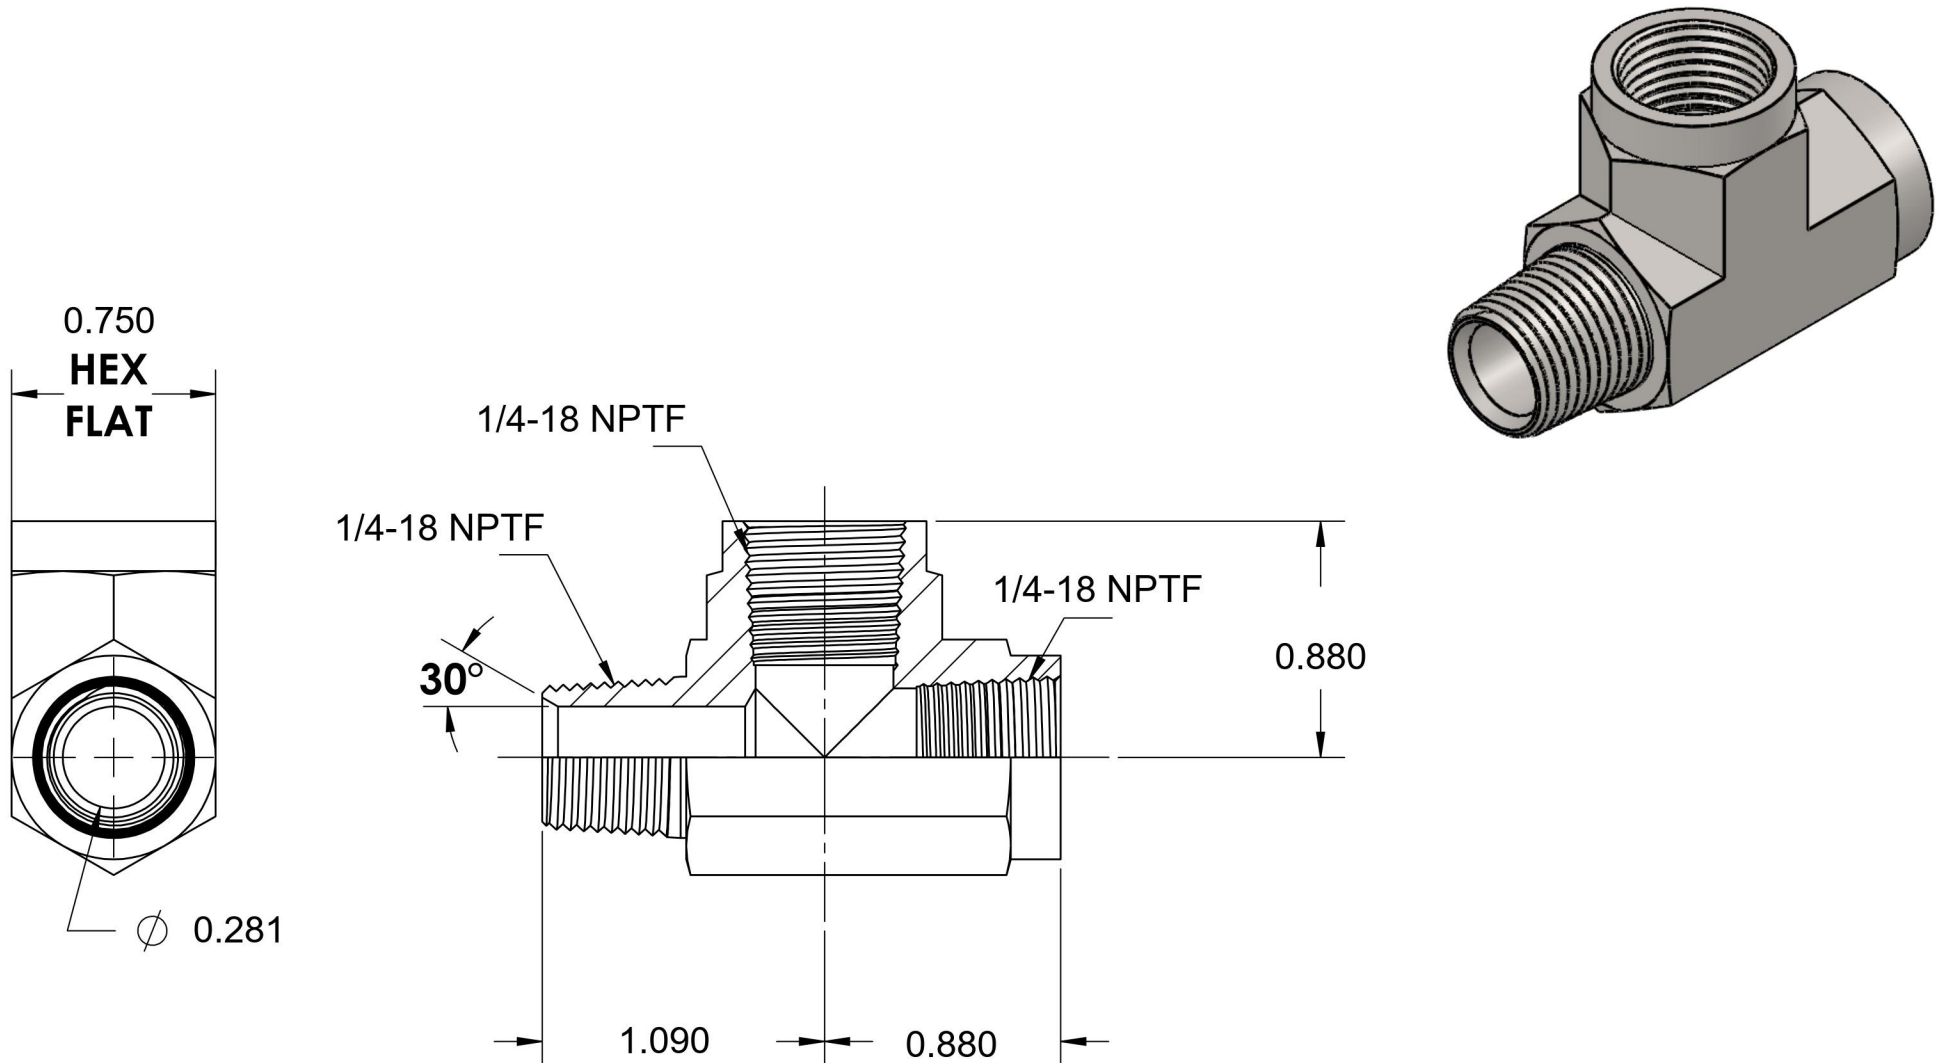

# 5602-04-04-04-SS

Stainless Steel, SAE J514 Pipe Male Run Tee, 1/4" Male NPTF 30° x 1/4" Female NPTF

6701 Cochran Road  
Solon, Ohio 44139  
Phone: (440) 248-1880  
Toll Free: 1-888-331-1523

<b>Temperature Rating</b>	<b>Material</b>	<b>Industry Standards</b>	<b>Series</b>
-425°F to 1200°F	316/316L Stainless Steel	SAE J514, SAE J476	5602-SS
<b>Pressure Rating</b>	<b>Finish</b>		<b>Series Description</b>
5000 psi	Passivated		SAE J514 Pipe Male Run Tee