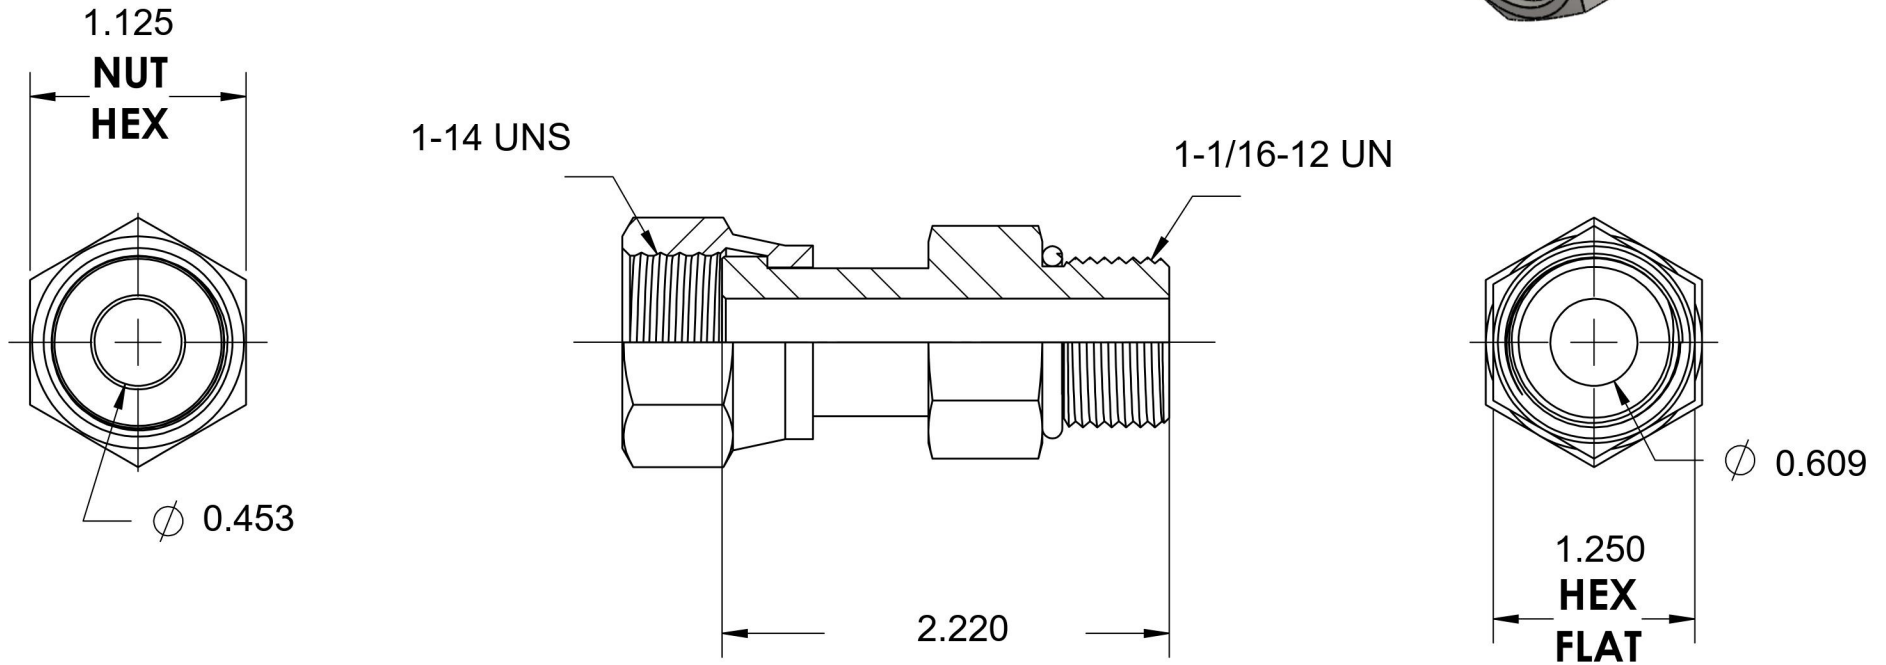

# FS6540-10-12-O

Steel, SAE J1453 O-Ring Face Seal Swivel Port Connector, 5/8" Female ORFS Swivel x 1-1/16-12 Male ORB

6701 Cochran Road  
Solon, Ohio 44139  
Phone: (440) 248-1880  
Toll Free: 1-888-331-1523

<b>Temperature Rating</b>	<b>Material</b>	<b>Industry Standards</b>	<b>Series</b>
-40°F to 250°F	C1045/12L14 Steel	SAE J1453, SAE J1926-2 SAE J515, ASTM B633	FS6540-O
<b>Pressure Rating</b>	<b>Finish</b>		<b>Series Description</b>
6000 psi	Trivalent Zinc		SAE J1453 O-Ring Face Seal Swivel Port Connector