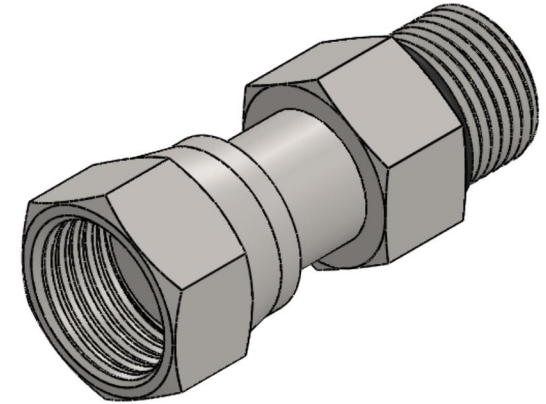

# FS6540-10-12-O

Steel, SAE J1453 O-Ring Face Seal Swivel Port Connector, 5/8" Female ORFS Swivel x 1-1/16-12 Male ORB

6701 Cochran Road  
Solon, Ohio 44139  
Phone: (440) 248-1880  
Toll Free: 1-888-331-1523

<b>Temperature Rating</b>	<b>Material</b>	<b>Industry Standards</b>	<b>Series</b>
-40°F to 250°F	C1045/12L14 Steel	SAE J1453, SAE J1926-2 SAE J515, ASTM B633	FS6540-O
<b>Pressure Rating</b>	<b>Finish</b>		<b>Series Description</b>
6000 psi	Trivalent Zinc		SAE J1453 O-Ring Face Seal Swivel Port Connector