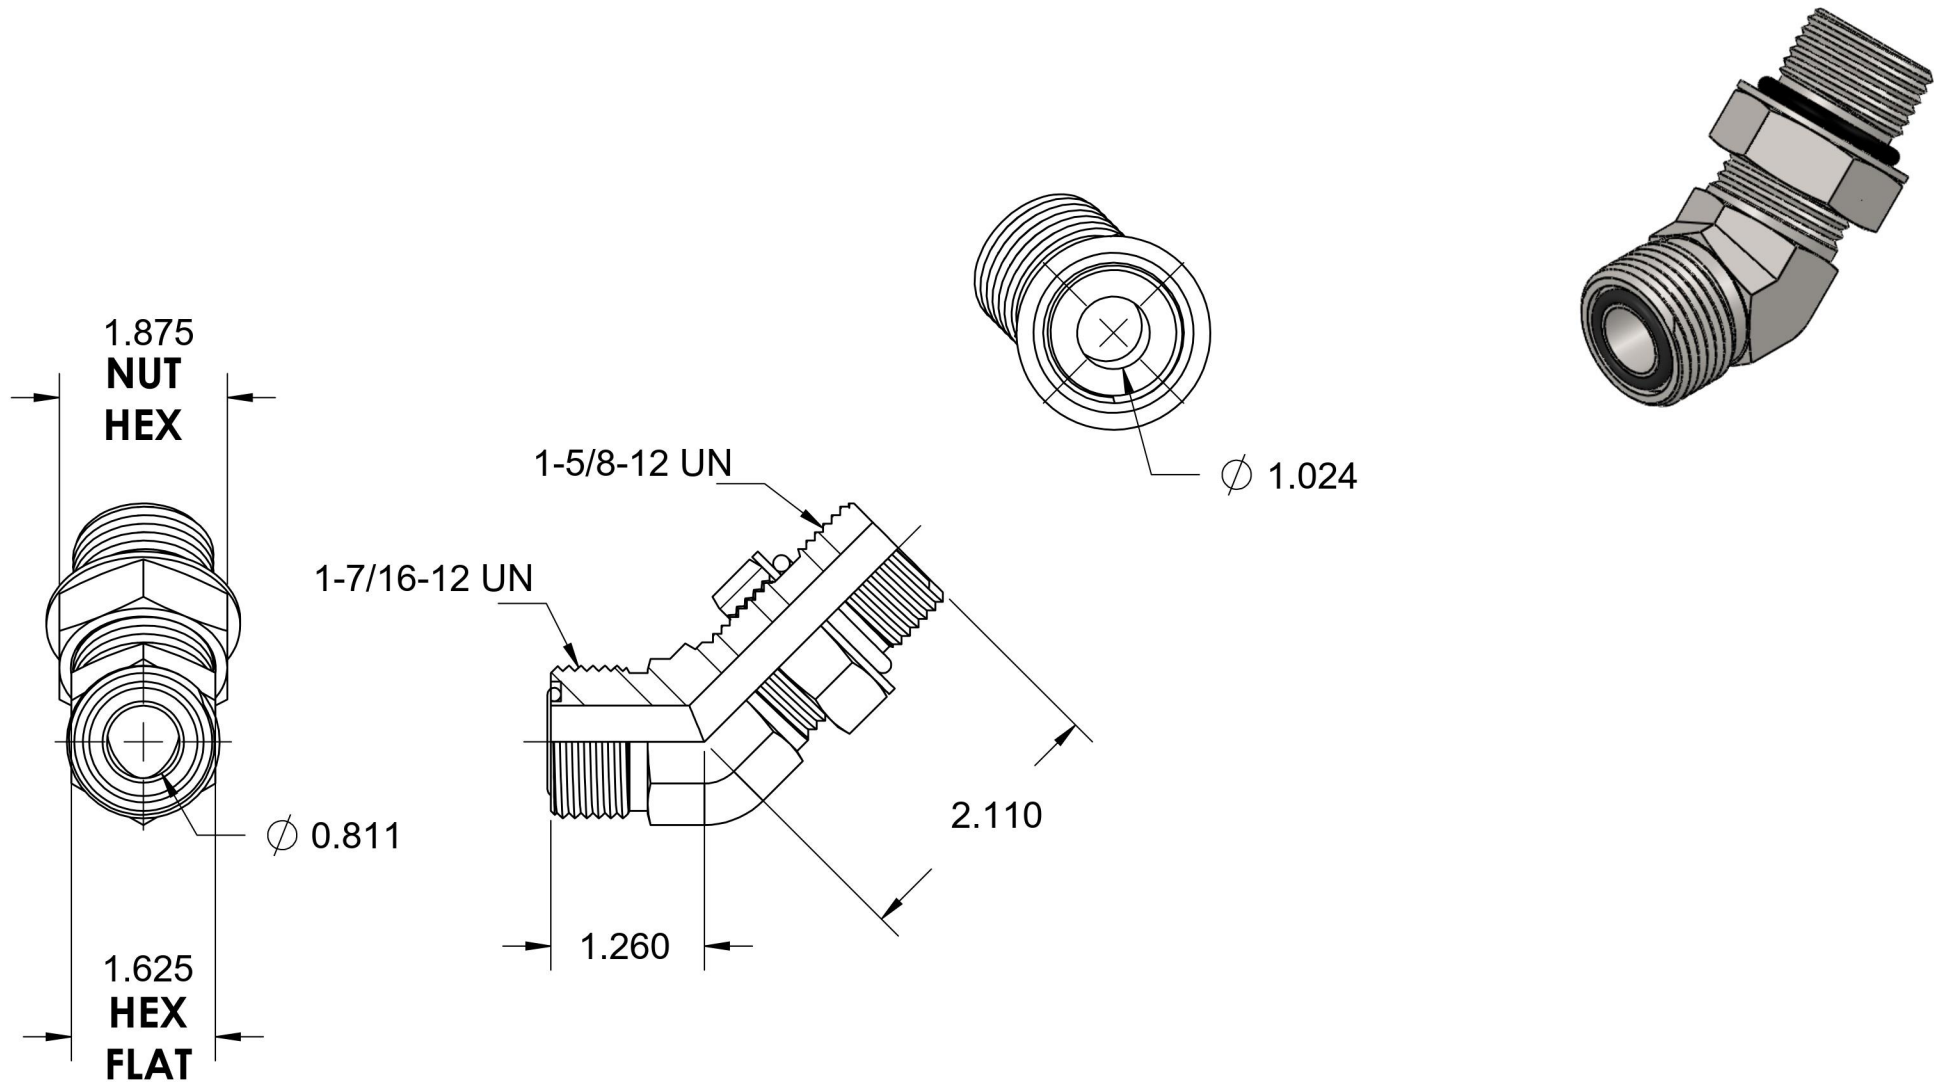

# FS6802-16-20-NWO-FG

Steel, SAE J1453 O-Ring Face Seal 45° Adjustable Port Elbow, 1" Male ORFS x 1-5/8-12 Male Adjustable ORB

6701 Cochran Road  
Solon, Ohio 44139  
Phone: (440) 248-1880  
Toll Free: 1-888-331-1523

<b>Temperature Rating</b>	<b>Material</b>	<b>Industry Standards</b>	<b>Series</b>
-40°F to 250°F	C1045 Steel	SAE J1453, SAE J1926-2 SAE J515, ASTM B633	FS6802-NWO-FG
<b>Pressure Rating</b>	<b>Finish</b>		<b>Series Description</b>
4000 psi	Trivalent Zinc		SAE J1453 O-Ring Face Seal 45° Adjustable Port Elbow