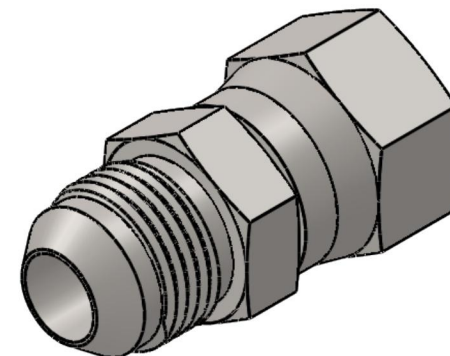

# 6504-06-05

Steel, SAE J514 37° Flare Swivel Adapter, 3/8" Male JIC x 5/16" Female JIC Swivel

6701 Cochran Road  
Solon, Ohio 44139  
Phone: (440) 248-1880  
Toll Free: 1-888-331-1523

<b>Temperature Rating</b>	<b>Material</b>	<b>Industry Standards</b>	<b>Series</b>
-65°F to 500°F	C1045/12L14 Steel	SAE J514, ASTM B633	6504
<b>Pressure Rating</b>	<b>Finish</b>		<b>Series Description</b>
6000 psi	Trivalent Zinc		SAE J514 37° Flare Swivel Adapter