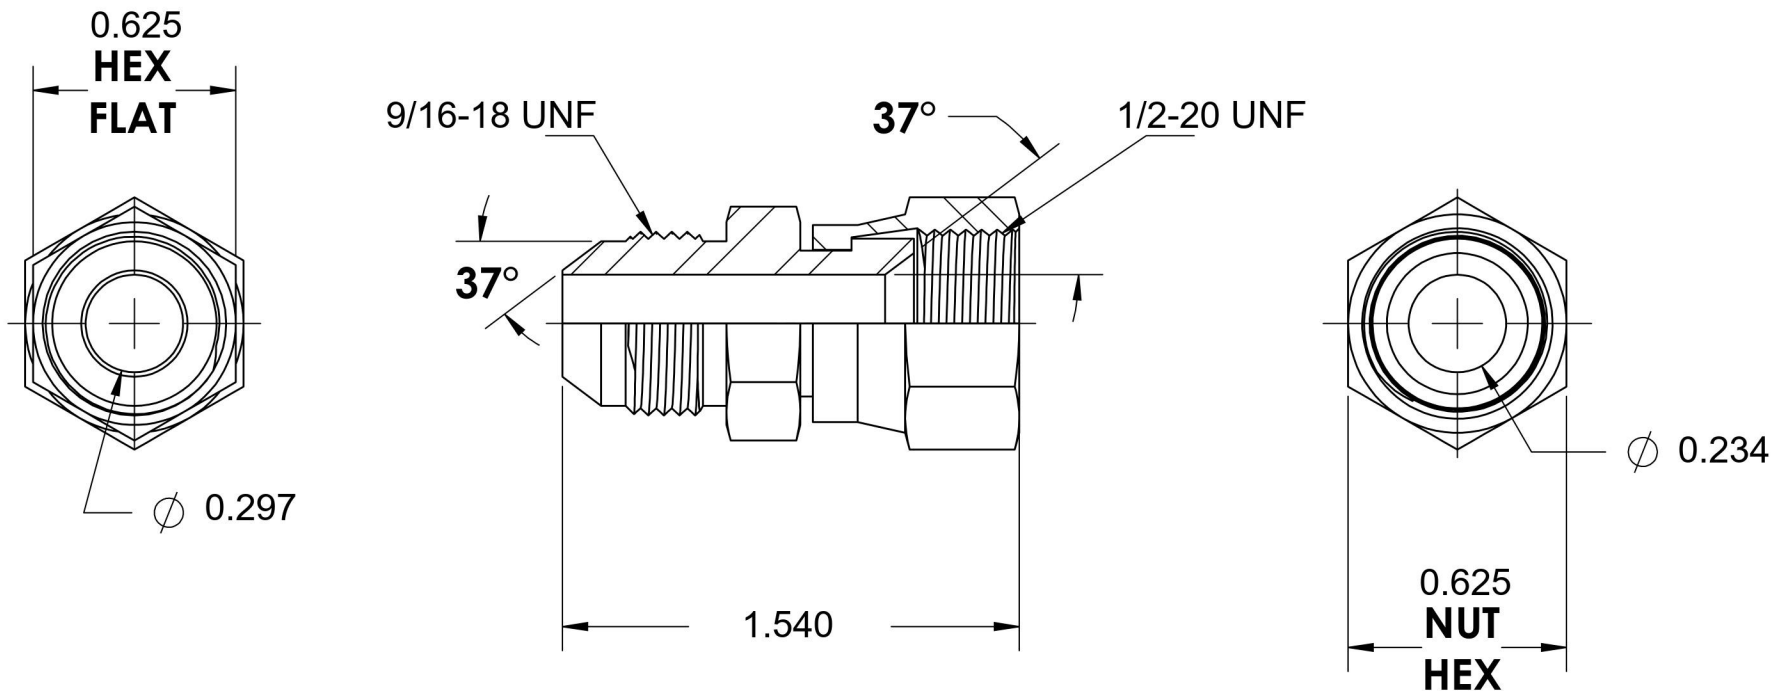

# 6504-06-05

Steel, SAE J514 37° Flare Swivel Adapter, 3/8" Male JIC x 5/16" Female JIC Swivel

6701 Cochran Road  
Solon, Ohio 44139  
Phone: (440) 248-1880  
Toll Free: 1-888-331-1523

<b>Temperature Rating</b>	<b>Material</b>	<b>Industry Standards</b>	<b>Series</b>
-65°F to 500°F	C1045/12L14 Steel	SAE J514, ASTM B633	6504
<b>Pressure Rating</b>	<b>Finish</b>		<b>Series Description</b>
6000 psi	Trivalent Zinc		SAE J514 37° Flare Swivel Adapter