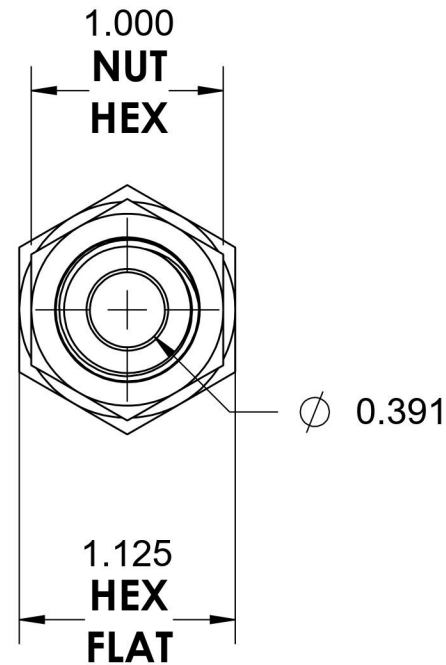

# 2705-LN-08-08-SS

Stainless Steel, SAE J514 Flared Tube Female Bulkhead, 1/2" Female NPTF x 1/2" Male JIC

6701 Cochran Road  
Solon, Ohio 44139  
Phone: (440) 248-1880  
Toll Free: 1-888-331-1523

<b>Temperature Rating</b> -425°F to 1200°F	<b>Material</b> 316/316L Stainless Steel	<b>Industry Standards</b> SAE J514 , SAE J476	<b>Series</b> 2705-LN-SS
<b>Pressure Rating</b> 5000 psi	<b>Finish</b> Passivated		<b>Series Description</b> SAE J514 Flared Tube Female Bulkhead