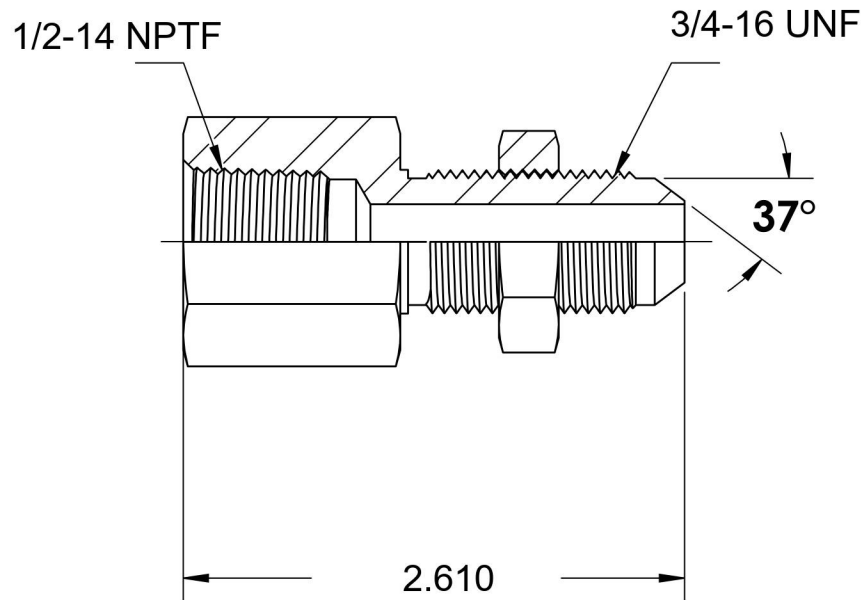

# 2705-LN-08-08-SS

Stainless Steel, SAE J514 Flared Tube Female Bulkhead, 1/2" Female NPTF x 1/2" Male JIC

6701 Cochran Road  
Solon, Ohio 44139  
Phone: (440) 248-1880  
Toll Free: 1-888-331-1523

<b>Temperature Rating</b> -425°F to 1200°F	<b>Material</b> 316/316L Stainless Steel	<b>Industry Standards</b> SAE J514 , SAE J476	<b>Series</b> 2705-LN-SS
<b>Pressure Rating</b> 5000 psi	<b>Finish</b> Passivated		<b>Series Description</b> SAE J514 Flared Tube Female Bulkhead