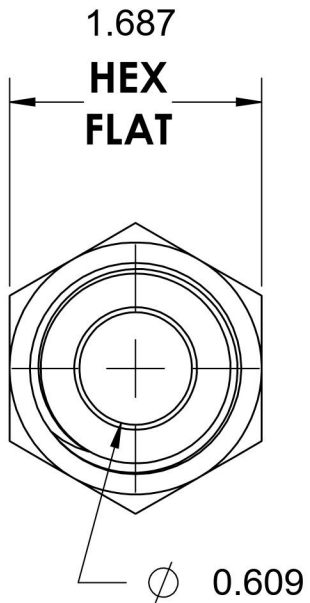

2404-12-20-SS

Stainless Steel, SAE J514 37° Flare Male Connector, 3/4" Male JIC x 1-1/4" Male NPTF 30°

1-1/4-11-1/2 NPTF

6701 Cochran Road
Solon, Ohio 44139
Phone: (440) 248-1880
Toll Free: 1-888-331-1523