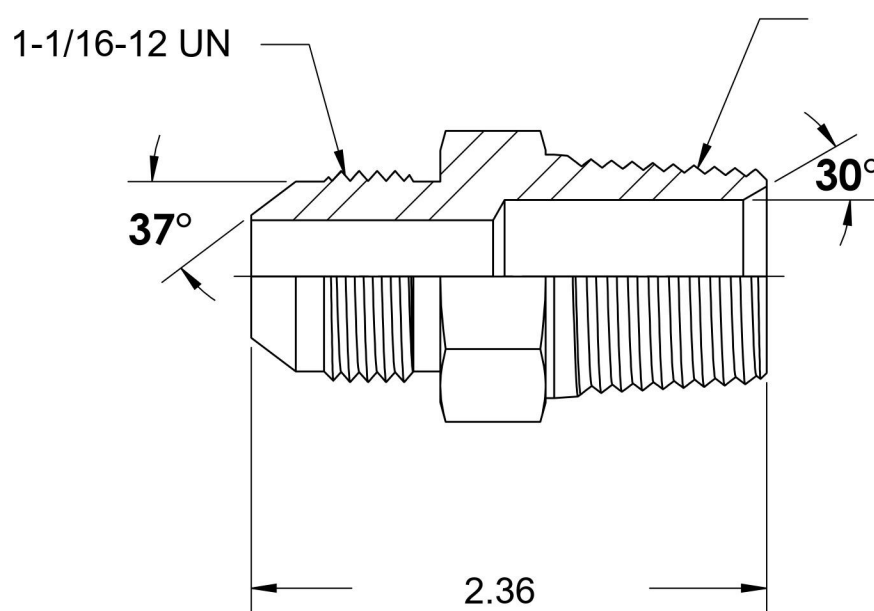

2404-12-20-SS

Stainless Steel, SAE J514 37° Flare Male Connector, 3/4" Male JIC x 1-1/4" Male NPTF 30°

1-1/4-11-1/2 NPTF

6701 Cochran Road
Solon, Ohio 44139
Phone: (440) 248-1880
Toll Free: 1-888-331-1523

Temperature Rating

-425°F to 1200°F

Material

316/316L Stainless Steel

Industry Standards

SAE J514 , SAE J476

Series

2404-SS

Pressure Rating

3000 psi

Finish

Passivated

Series Description

SAE J514 37° Flare Male Connector