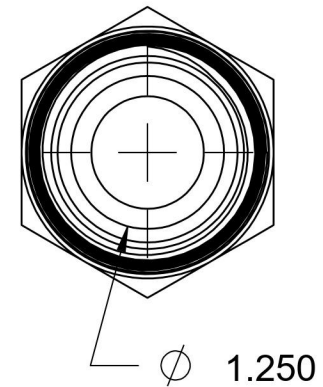

2404-12-20-SS

Stainless Steel, SAE J514 37° Flare Male Connector, 3/4" Male JIC x 1-1/4" Male NPTF 30°

1-1/4-11-1/2 NPTF

6701 Cochran Road
Solon, Ohio 44139
Phone: (440) 248-1880
Toll Free: 1-888-331-1523