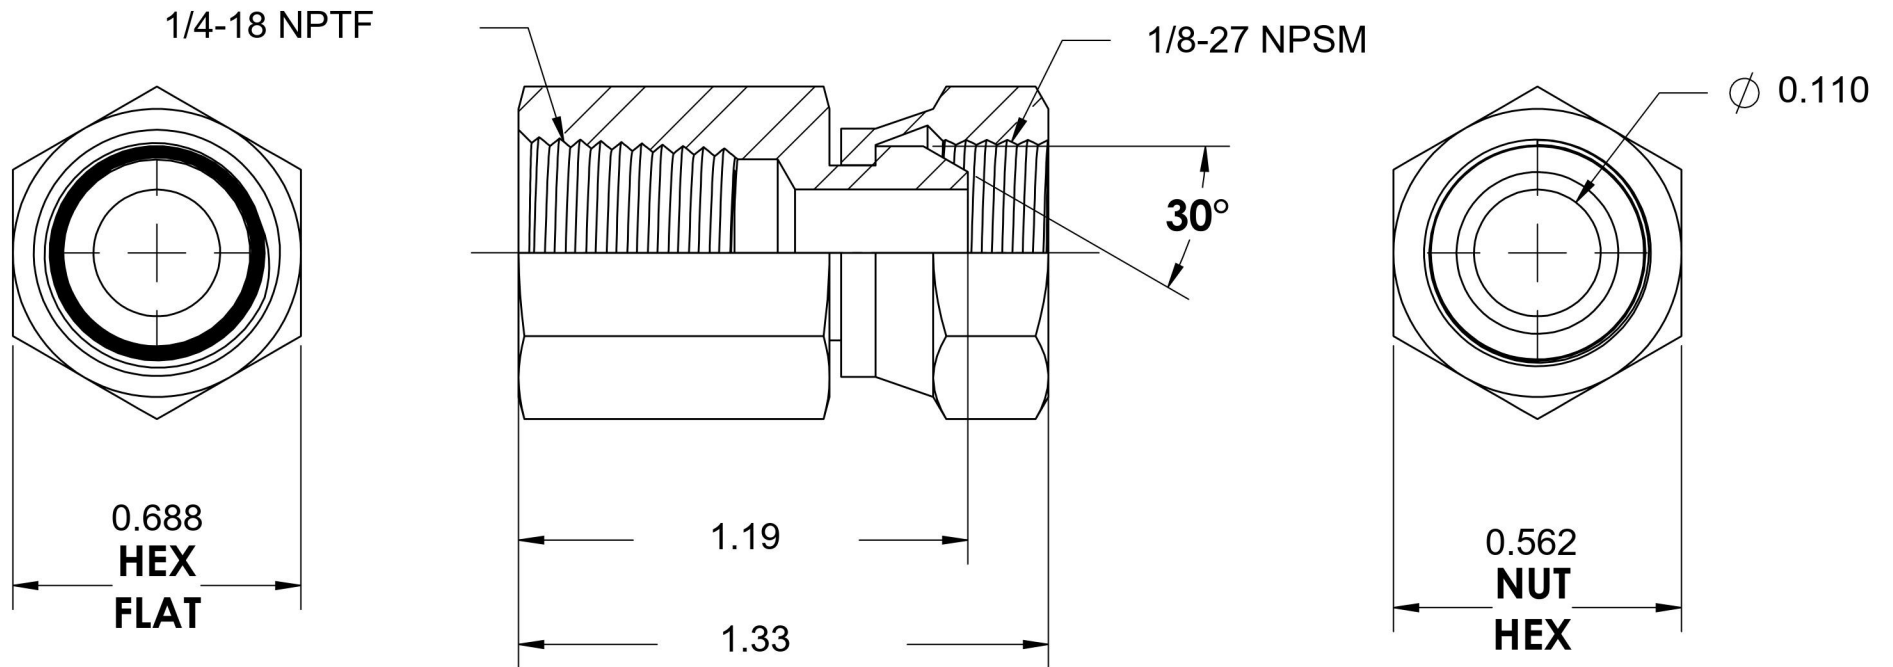

1405-04-02-SS

Stainless Steel, SAE J514 NPSM Swivel Female Connector, 1/4" Female NPTF x 1/8" Female NPSM Swivel

6701 Cochran Road
Solon, Ohio 44139
Phone: (440) 248-1880
Toll Free: 1-888-331-1523

Temperature Rating	-425°F to 1200°F	Material	316/316L Stainless Steel	Industry Standards	SAE J514, SAE J476	Series	1405-SS
Pressure Rating	6000 psi	Finish	Passivated			Series Description	SAE J514 NPSM Swivel Female Connector