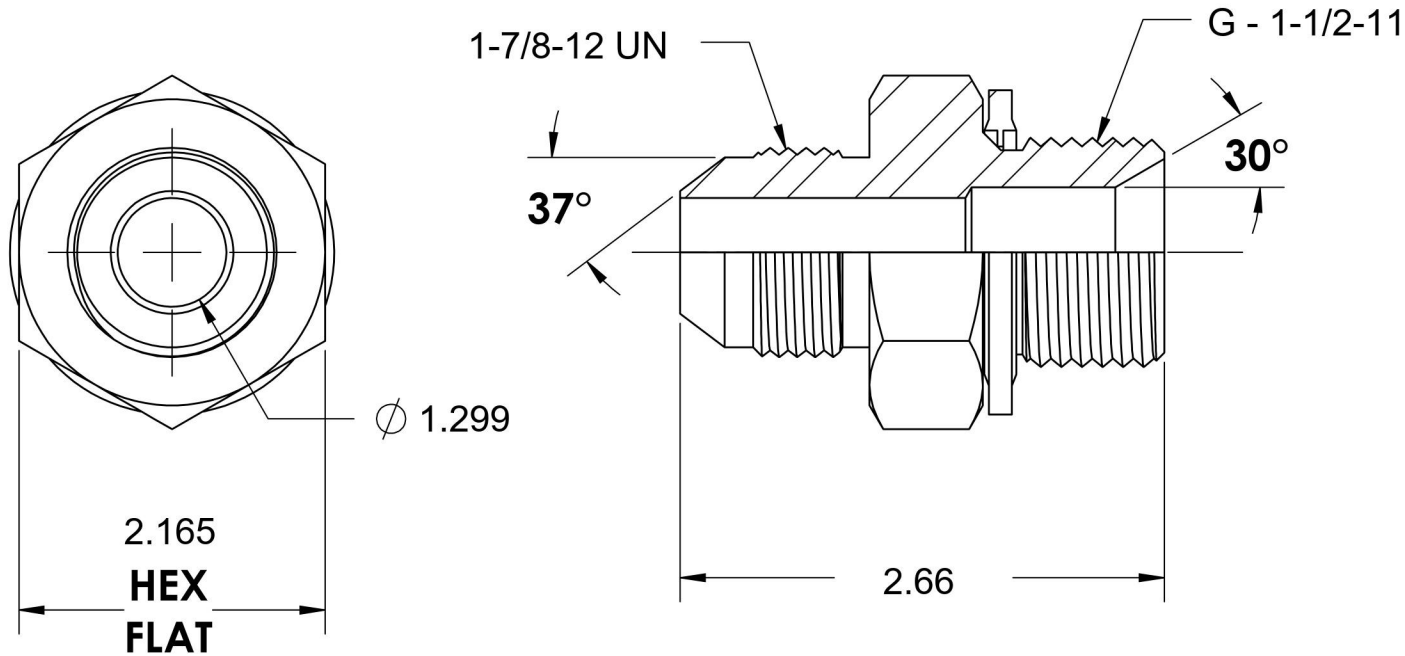

7002-24-24-SS-BS

Stainless Steel, SAE J514 37° Flare BSPP Type (D) Bonded Seal Port/Line Adapter, 1-1/2" Male JIC x 1-1/2-11 Male BSPP 60° Line/Port

6701 Cochran Road
Solon, Ohio 44139
Phone: (440) 248-1880
Toll Free: 1-888-331-1523

Temperature Rating	Material	Industry Standards	Series
-22°F to 257°F	316/316L Stainless Steel	SAE J514, ISO 1179	7002-BS-SS
Pressure Rating	Finish		Series Description
1500 psi	Passivated		SAE J514 37° Flare BSPP Type (D) Bonded Seal Port/Line Adapter