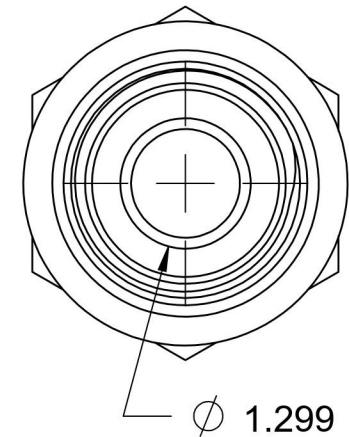

7002-24-24-SS-BS

Stainless Steel, SAE J514 37° Flare BSPP Type (D) Bonded Seal Port/Line Adapter, 1-1/2" Male JIC x 1-1/2-11 Male BSPP 60° Line/Port

6701 Cochran Road
Solon, Ohio 44139
Phone: (440) 248-1880
Toll Free: 1-888-331-1523