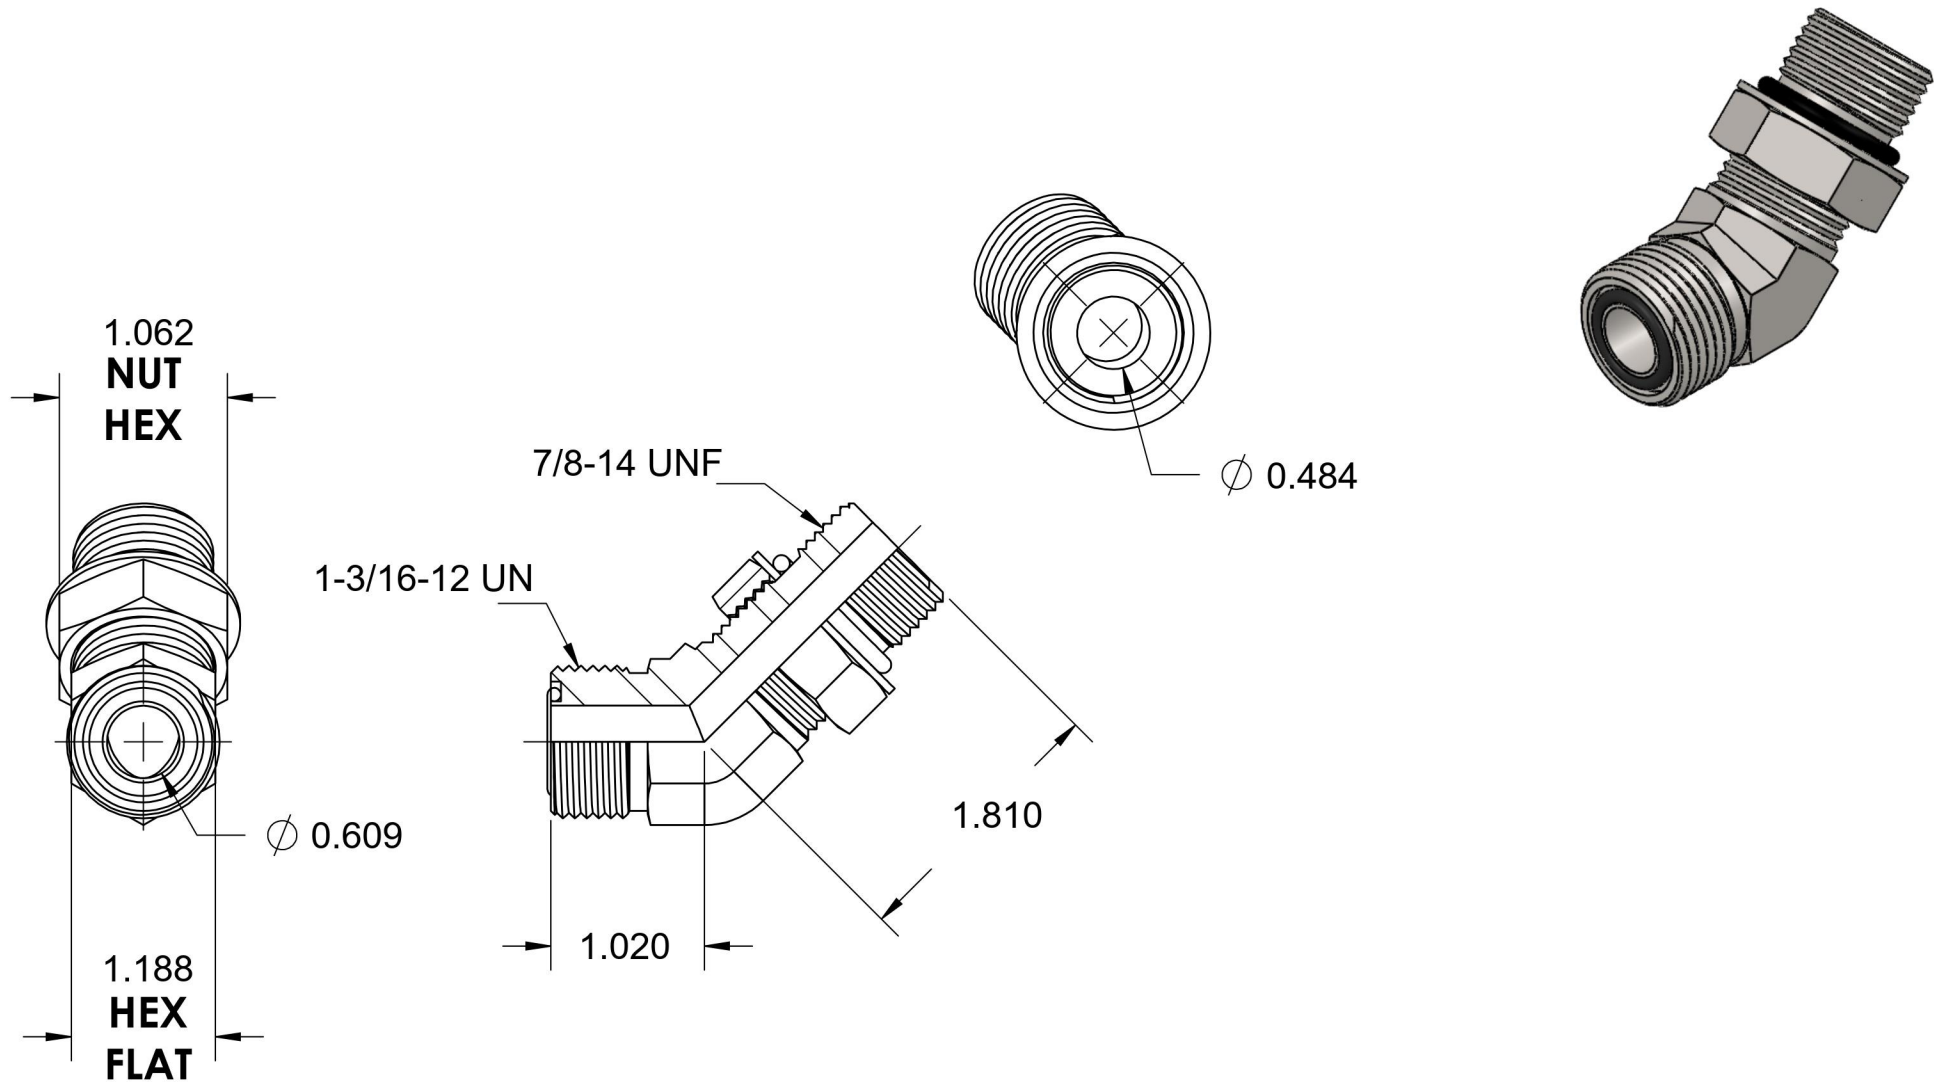

# FS6802-12-10-NWO-FG

Steel, SAE J1453 O-Ring Face Seal 45° Adjustable Port Elbow, 3/4" Male ORFS x 7/8-14 Male Adjustable ORB

6701 Cochran Road  
Solon, Ohio 44139  
Phone: (440) 248-1880  
Toll Free: 1-888-331-1523

<b>Temperature Rating</b>	<b>Material</b>	<b>Industry Standards</b>	<b>Series</b>
-40°F to 250°F	C1045 Steel	SAE J1453, SAE J1926-2 SAE J515, ASTM B633	FS6802-NWO-FG
<b>Pressure Rating</b>	<b>Finish</b>		<b>Series Description</b>
6000 psi	Trivalent Zinc		SAE J1453 O-Ring Face Seal 45° Adjustable Port Elbow