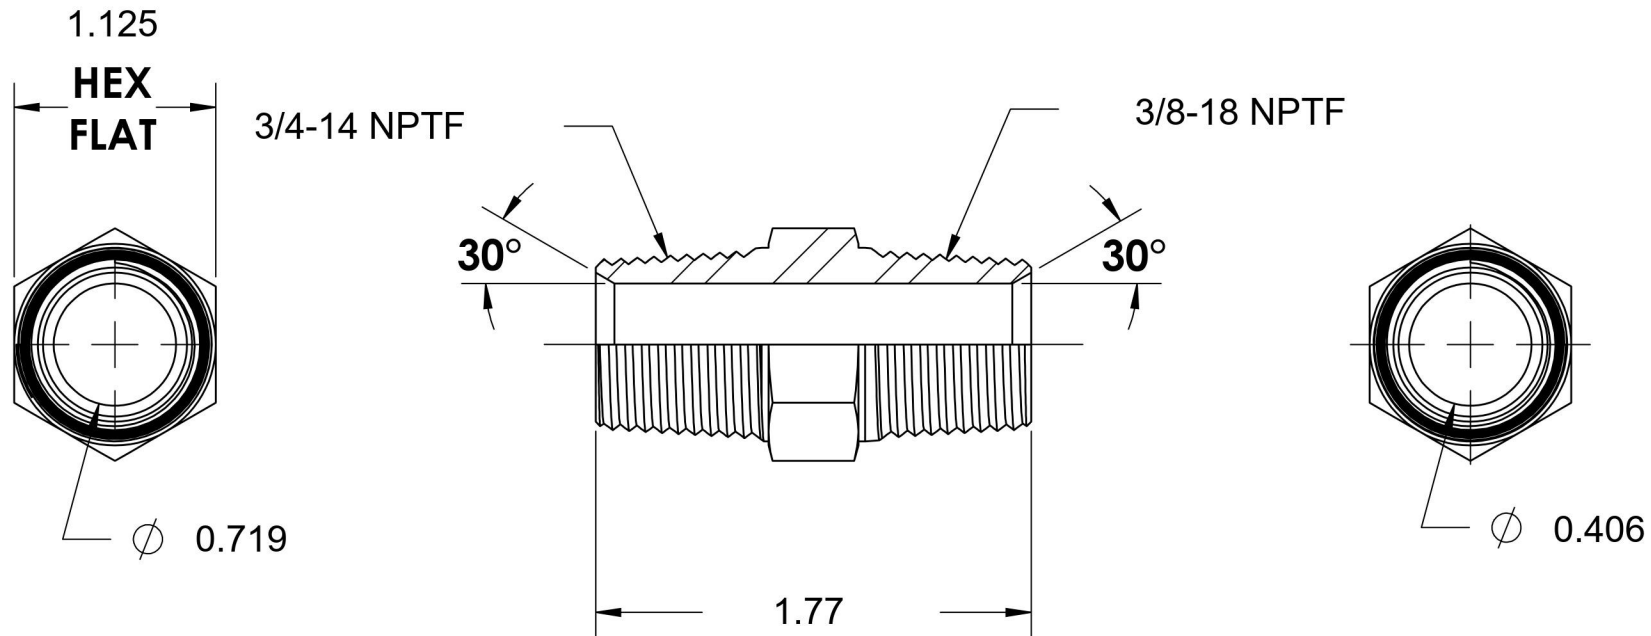

# 5404-12-06-SS

Stainless Steel, SAE J514 Pipe Nipple, 3/4" Male NPTF 30° x 3/8" Male NPTF 30°

6701 Cochran Road  
Solon, Ohio 44139  
Phone: (440) 248-1880  
Toll Free: 1-888-331-1523

<b>Temperature Rating</b> -425°F to 1200°F	<b>Material</b> 316/316L Stainless Steel	<b>Industry Standards</b> SAE J514 , SAE J476	<b>Series</b> 5404-SS
<b>Pressure Rating</b> 6600 psi	<b>Finish</b> Passivated		<b>Series Description</b> SAE J514 Pipe Nipple