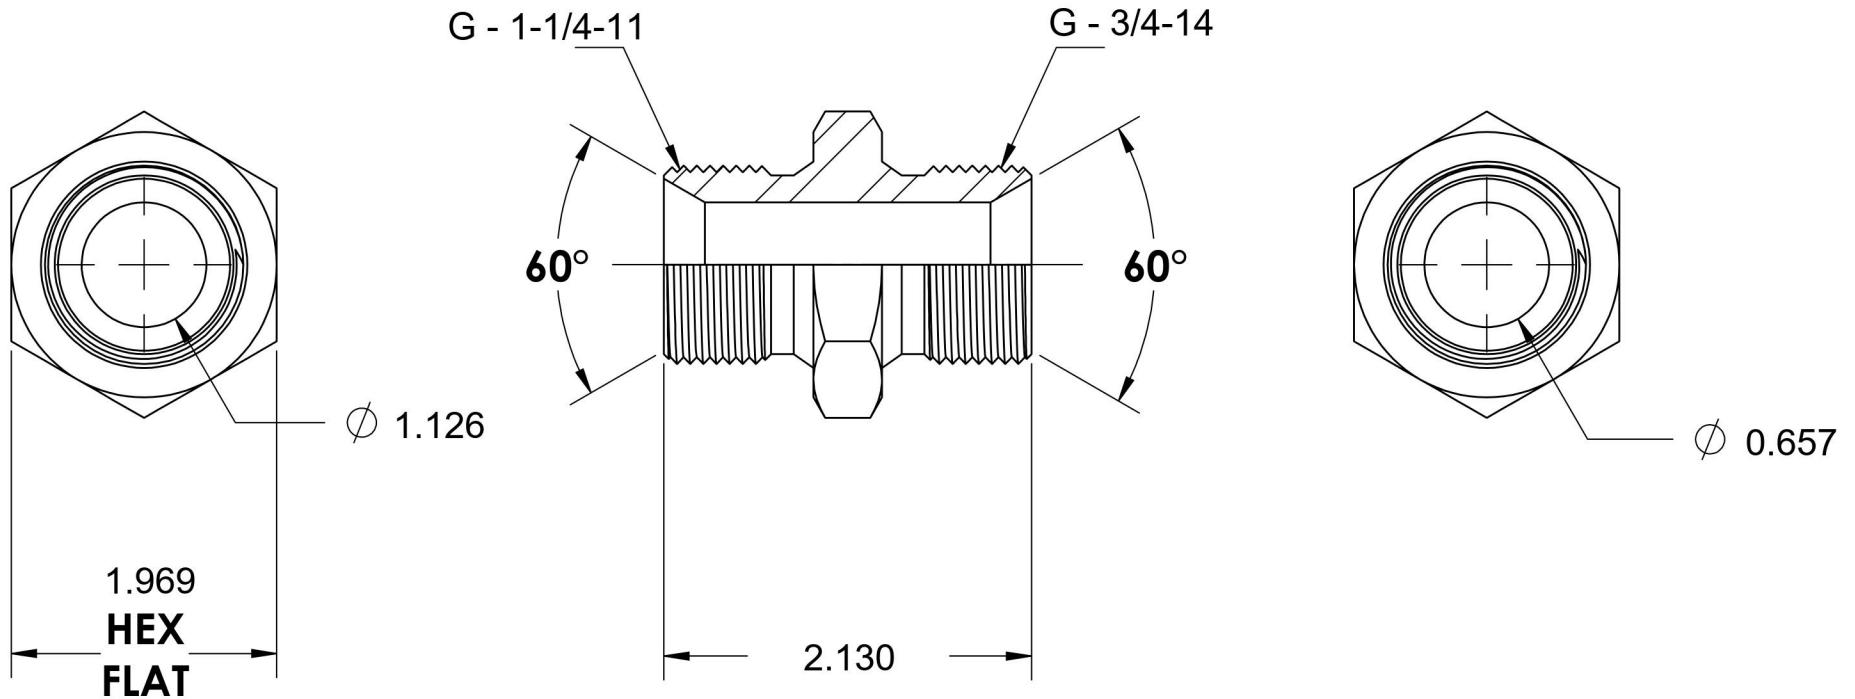

# 9022-20-12-SS

Stainless Steel, ISO 1179 BSPP Port/Line Union, 1-1/4-11 Male BSPP 60° Line/Port x 3/4-14 Male BSPP 60° Line/Port

6701 Cochran Road  
Solon, Ohio 44139  
Phone: (440) 248-1880  
Toll Free: 1-888-331-1523

<b>Temperature Rating</b>	<b>Material</b>	<b>Industry Standards</b>	<b>Series</b>
-425°F to 1200°F	316/316L Stainless Steel	ISO 1179, ISO 8434-6	9022-SS
<b>Pressure Rating</b>	<b>Finish</b>		<b>Series Description</b>
1500 psi	Passivated		ISO 1179 BSPP Port/Line Union