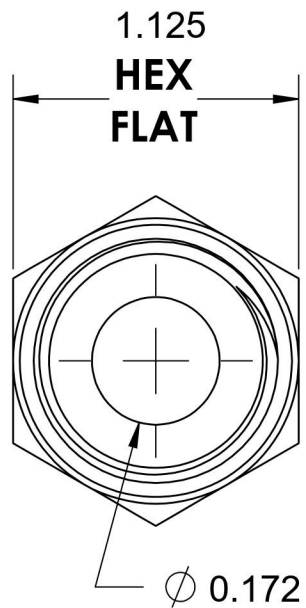

6405-04-08-O

Steel, SAE J1926 O-Ring Boss Female Adapter, 7/16-20 Male ORB x 1/2" Female NPTF

6701 Cochran Road
Solon, Ohio 44139
Phone: (440) 248-1880
Toll Free: 1-888-331-1523

Temperature Rating	Material	Industry Standards	Series
-40°F to 250°F	C1045 / 12L14 Steel	SAE J1926-3, SAE J476 SAE J515, ASTM B633	6405-O
Pressure Rating	Finish		Series Description
6000 psi	Trivalent Zinc		SAE J1926 O-Ring Boss Female Adapter