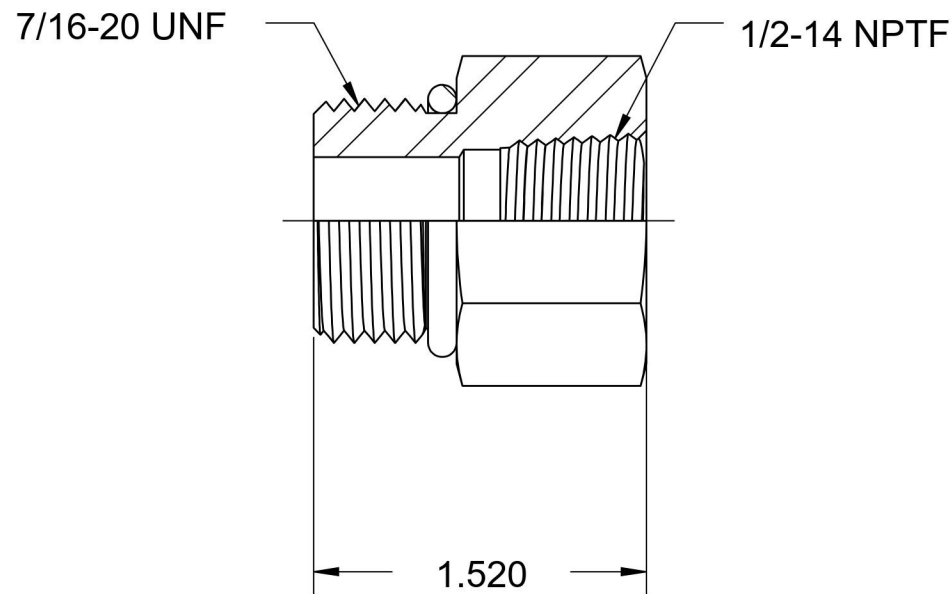

6405-04-08-O

Steel, SAE J1926 O-Ring Boss Female Adapter, 7/16-20 Male ORB x 1/2" Female NPTF

6701 Cochran Road
Solon, Ohio 44139
Phone: (440) 248-1880
Toll Free: 1-888-331-1523

Temperature Rating	Material	Industry Standards	Series
-40°F to 250°F	C1045 / 12L14 Steel	SAE J1926-3, SAE J476 SAE J515, ASTM B633	6405-O
Pressure Rating	Finish		Series Description
6000 psi	Trivalent Zinc		SAE J1926 O-Ring Boss Female Adapter