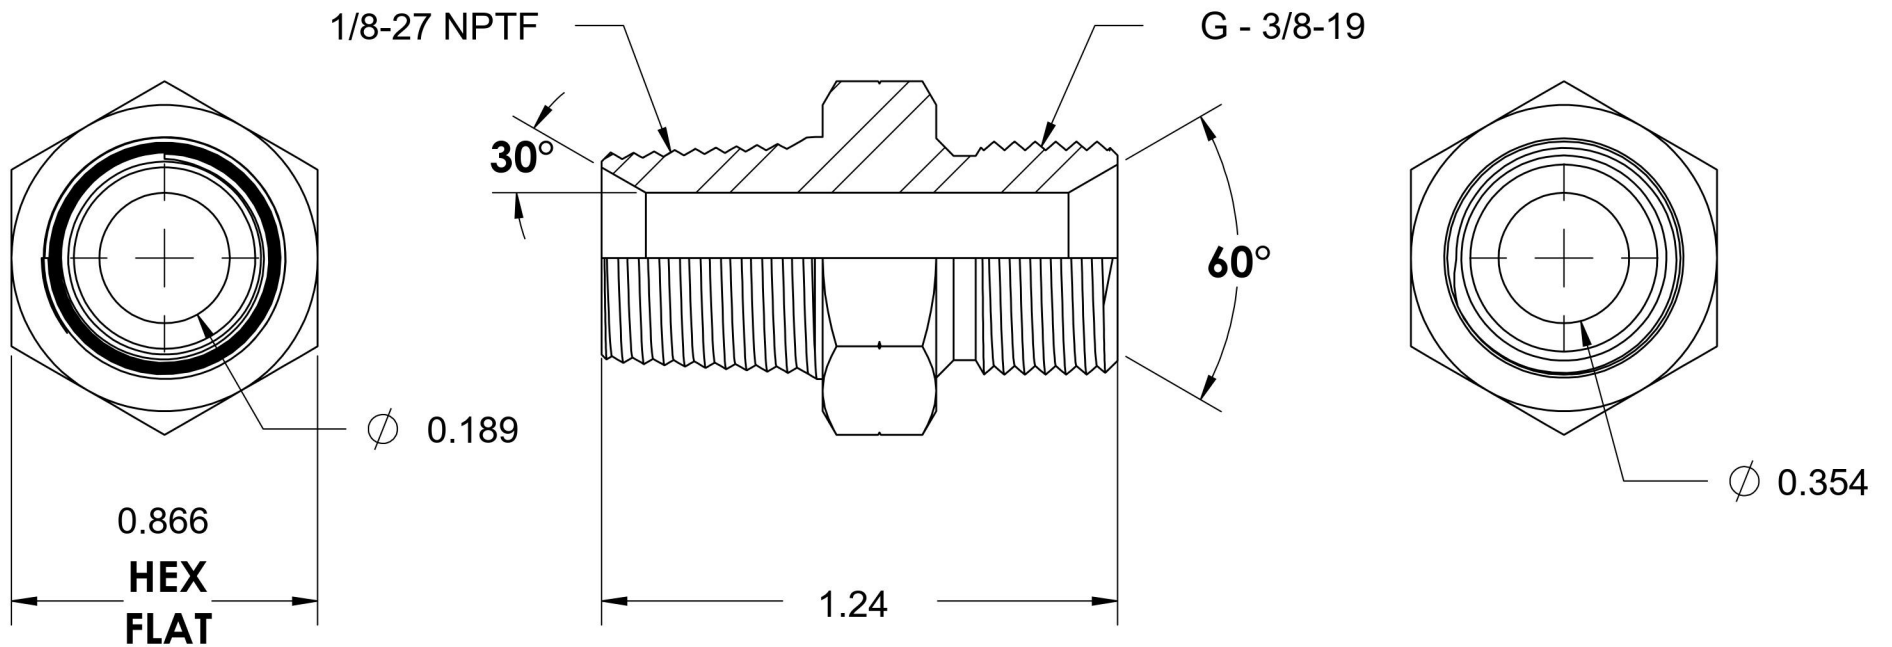

7032-02-06

Steel, SAE J476 Pipe Male BSPP Port/Line Adapter, 1/8" Male NPTF 30° x 3/8-19 Male BSPP 60° Line/Port

6701 Cochran Road
Solon, Ohio 44139
Phone: (440) 248-1880
Toll Free: 1-888-331-1523

Temperature Rating -65°F to 500°F	Material C1045 / 12L14 Steel	Industry Standards SAE J476, ISO 1179	Series 7032
Pressure Rating 5100 psi	Finish Trivalent Zinc	ISO 8434-6, ASTM B633	Series Description SAE J476 Pipe Male BSPP Port/Line Adapter