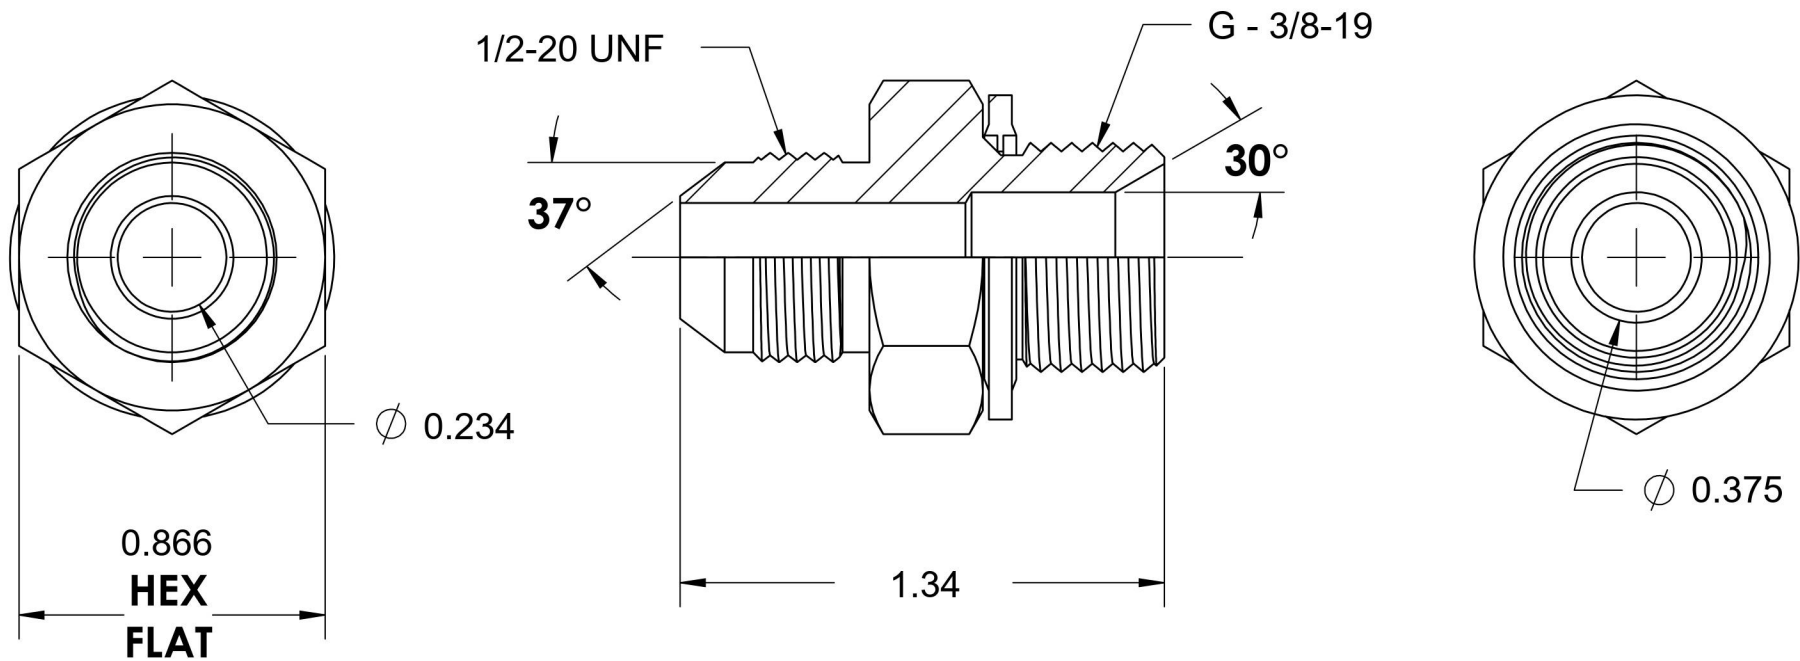

7002-05-06-BS

Steel, SAE J514 37° Flare BSPP Type (D) Bonded Seal Port/Line Adapter, 5/16" Male JIC x 3/8-19 Male BSPP 60° Line/Port

6701 Cochran Road
Solon, Ohio 44139
Phone: (440) 248-1880
Toll Free: 1-888-331-1523

Temperature Rating -22°F to 257°F	Material C1045/12L14 Steel	Industry Standards SAE J514, ISO 1179	Series 7002-BS
Pressure Rating 5100 psi	Finish Trivalent Zinc	ASTM B633	Series Description SAE J514 37° Flare BSPP Type (D) Bonded Seal Port/Line Adapter