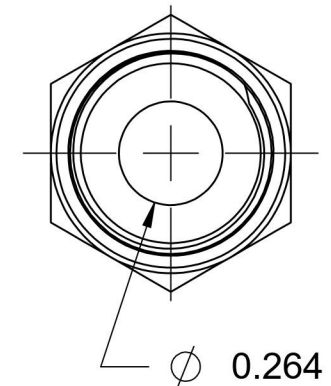

# FS6400-06-06-O-SS

Stainless Steel, SAE J1453 O-Ring Face Seal Port Connector, 3/8" Male ORFS x 9/16-18 Male ORB

6701 Cochran Road  
Solon, Ohio 44139  
Phone: (440) 248-1880  
Toll Free: 1-888-331-1523

<b>Temperature Rating</b>	<b>Material</b>	<b>Industry Standards</b>	<b>Series</b>
-40°F to 250°F	316/316L Stainless Steel	SAE J1453, SAE J1926-2	FS6400-O-SS
<b>Pressure Rating</b>	<b>Finish</b>		<b>Series Description</b>
9200 psi	Passivated		SAE J1453 O-Ring Face Seal Port Connector