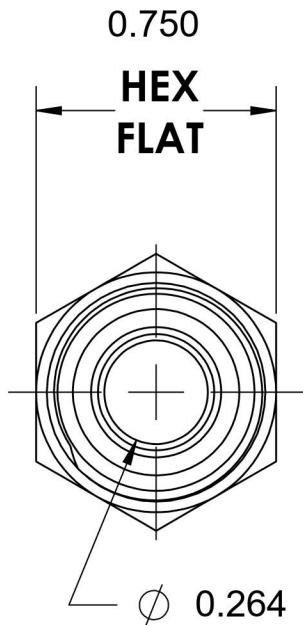

# FS6400-06-06-O-SS

Stainless Steel, SAE J1453 O-Ring Face Seal Port Connector, 3/8" Male ORFS x 9/16-18 Male ORB

6701 Cochran Road  
Solon, Ohio 44139  
Phone: (440) 248-1880  
Toll Free: 1-888-331-1523

<b>Temperature Rating</b>	<b>Material</b>	<b>Industry Standards</b>	<b>Series</b>
-40°F to 250°F	316/316L Stainless Steel	SAE J1453, SAE J1926-2	FS6400-O-SS
<b>Pressure Rating</b>	<b>Finish</b>		<b>Series Description</b>
9200 psi	Passivated		SAE J1453 O-Ring Face Seal Port Connector