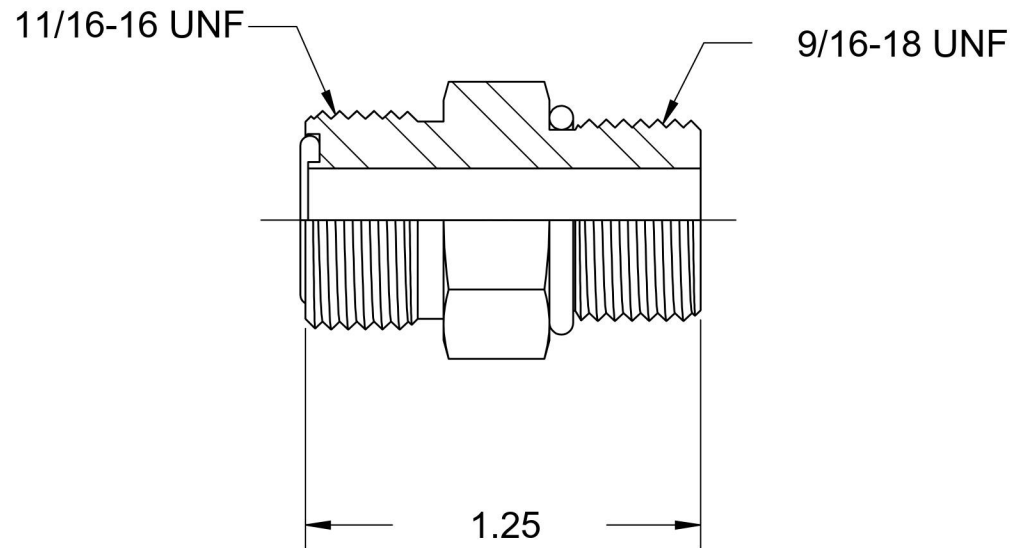

# FS6400-06-06-O-SS

Stainless Steel, SAE J1453 O-Ring Face Seal Port Connector, 3/8" Male ORFS x 9/16-18 Male ORB

6701 Cochran Road  
Solon, Ohio 44139  
Phone: (440) 248-1880  
Toll Free: 1-888-331-1523

<b>Temperature Rating</b>	<b>Material</b>	<b>Industry Standards</b>	<b>Series</b>
-40°F to 250°F	316/316L Stainless Steel	SAE J1453, SAE J1926-2	FS6400-O-SS
<b>Pressure Rating</b>	<b>Finish</b>		<b>Series Description</b>
9200 psi	Passivated		SAE J1453 O-Ring Face Seal Port Connector