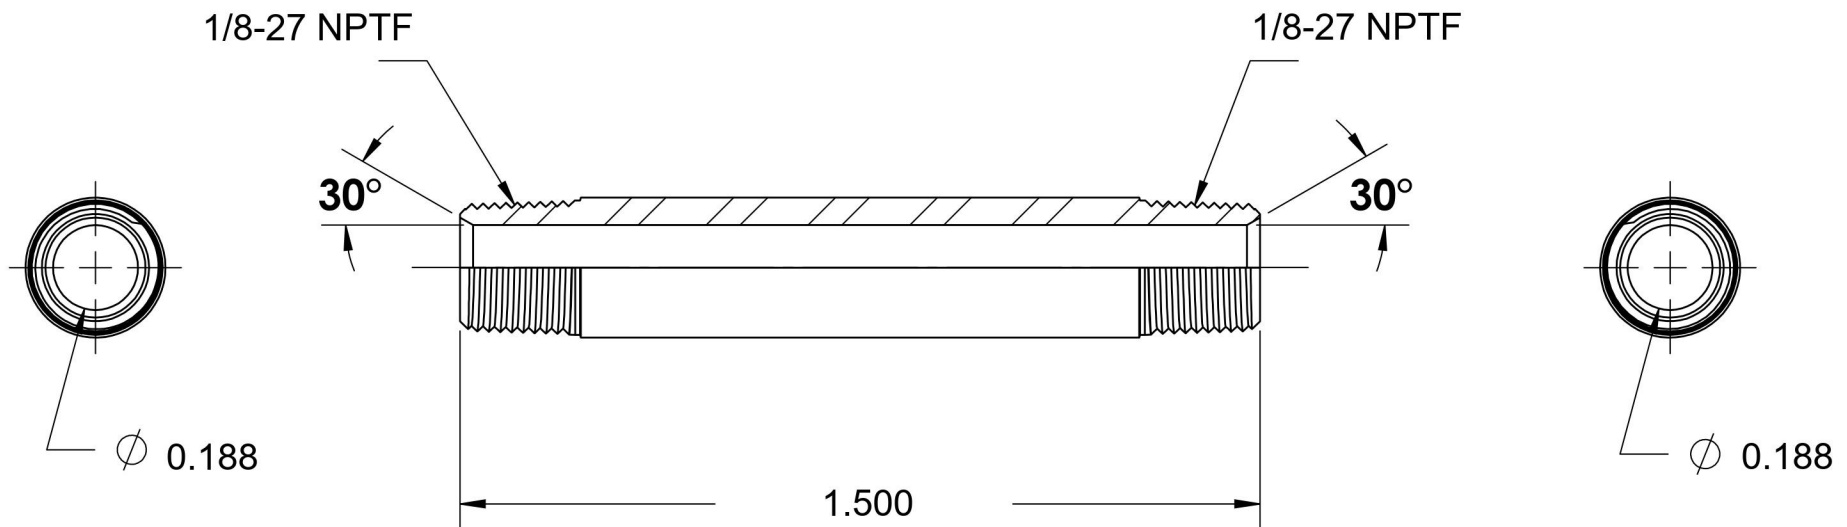

5404-N-02X1.500

Steel, SAE J514 Pipe Long Nipple, 1/8" Male NPTF 30° x 1/8" Male NPTF 30°

6701 Cochran Road
Solon, Ohio 44139
Phone: (440) 248-1880
Toll Free: 1-888-331-1523

Temperature Rating	Material	Industry Standards	Series
-65°F to 500°F	C1045/12L14 Steel	SAE J514, SAE J476 ASTM B633	5404-N
Pressure Rating	Finish		Series Description
6000 psi	Trivalent Zinc		SAE J514 Pipe Long Nipple