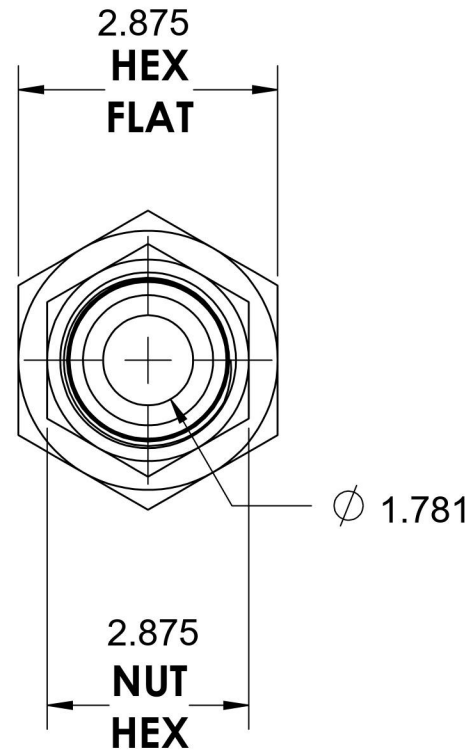

# 6506-32-32-SS

Stainless Steel, SAE J514 37° Flare Swivel Female Connector, 2" Female NPTF x 2" Female JIC Swivel

6701 Cochran Road  
Solon, Ohio 44139  
Phone: (440) 248-1880  
Toll Free: 1-888-331-1523

<b>Temperature Rating</b>	<b>Material</b>	<b>Industry Standards</b>	<b>Series</b>
-425°F to 1200°F	316/316L Stainless Steel	SAE J514 , SAE J476	6506-SS
<b>Pressure Rating</b>	<b>Finish</b>		<b>Series Description</b>
1500 psi	Passivated		SAE J514 37° Flare Swivel Female Connector