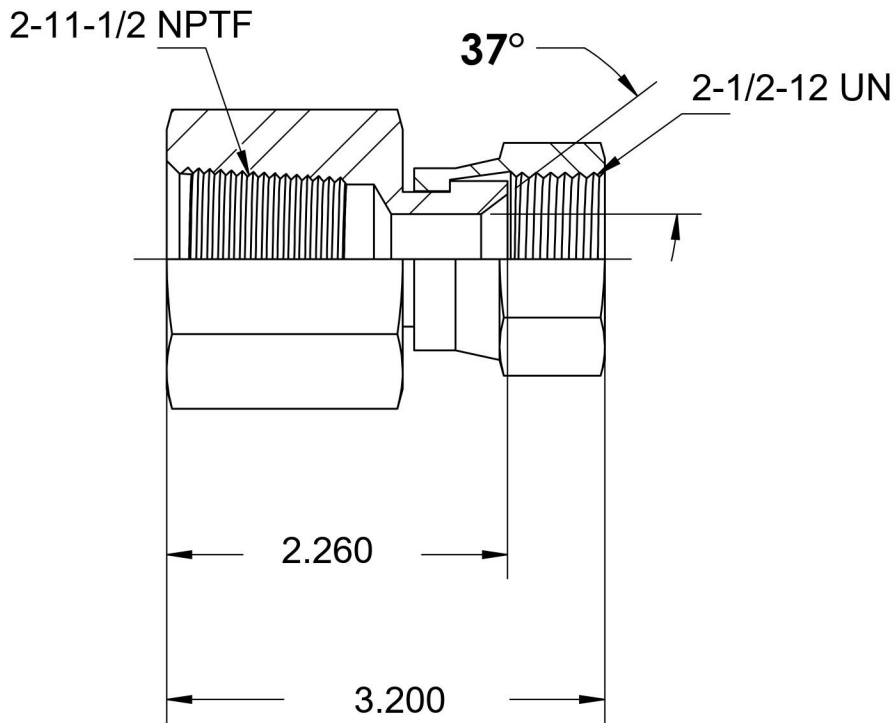

# 6506-32-32-SS

Stainless Steel, SAE J514 37° Flare Swivel Female Connector, 2" Female NPTF x 2" Female JIC Swivel

6701 Cochran Road  
Solon, Ohio 44139  
Phone: (440) 248-1880  
Toll Free: 1-888-331-1523

<b>Temperature Rating</b>	<b>Material</b>	<b>Industry Standards</b>	<b>Series</b>
-425°F to 1200°F	316/316L Stainless Steel	SAE J514 , SAE J476	6506-SS
<b>Pressure Rating</b>	<b>Finish</b>		<b>Series Description</b>
1500 psi	Passivated		SAE J514 37° Flare Swivel Female Connector