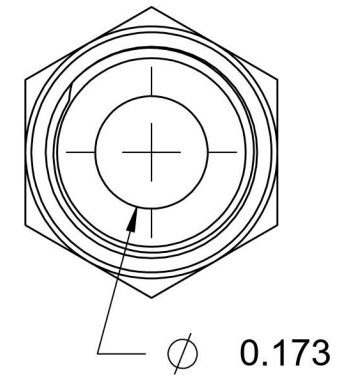

# 6400-02-04-O-SS

Stainless Steel, SAE J514 37° Flare Port Connector, 1/8" Male JIC x 7/16-20 Male ORB

6701 Cochran Road  
Solon, Ohio 44139  
Phone: (440) 248-1880  
Toll Free: 1-888-331-1523

<b>Temperature Rating</b>	<b>Material</b>	<b>Industry Standards</b>	<b>Series</b>
-40°F to 250°F	316/316L Stainless Steel	SAE J514, SAE J1926-3	6400-O-SS
<b>Pressure Rating</b>	<b>Finish</b>		<b>Series Description</b>
9000 psi	Passivated		SAE J514 37° Flare Port Connector