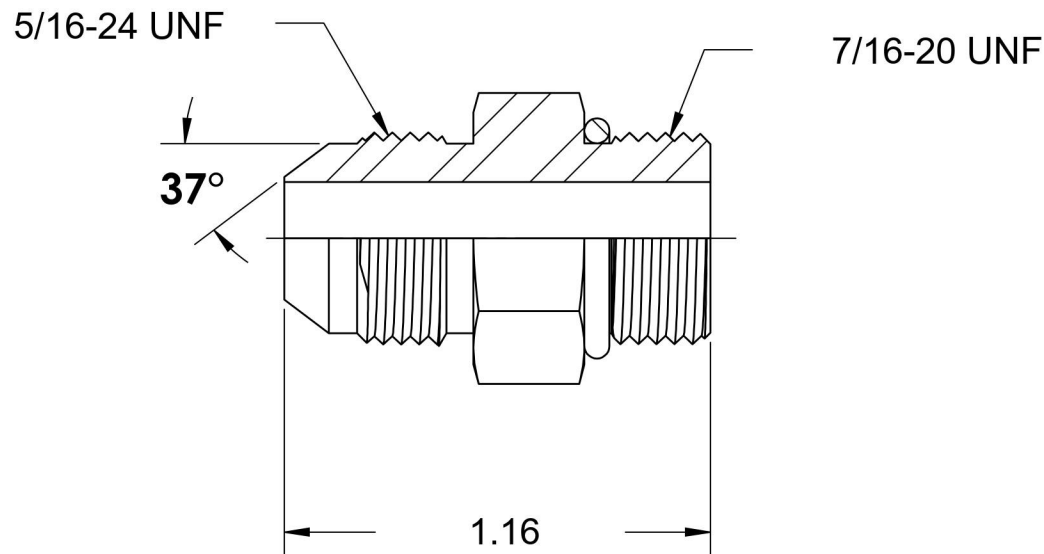

# 6400-02-04-O-SS

Stainless Steel, SAE J514 37° Flare Port Connector, 1/8" Male JIC x 7/16-20 Male ORB

6701 Cochran Road  
Solon, Ohio 44139  
Phone: (440) 248-1880  
Toll Free: 1-888-331-1523

<b>Temperature Rating</b>	<b>Material</b>	<b>Industry Standards</b>	<b>Series</b>
-40°F to 250°F	316/316L Stainless Steel	SAE J514, SAE J1926-3	6400-O-SS
<b>Pressure Rating</b>	<b>Finish</b>		<b>Series Description</b>
9000 psi	Passivated		SAE J514 37° Flare Port Connector