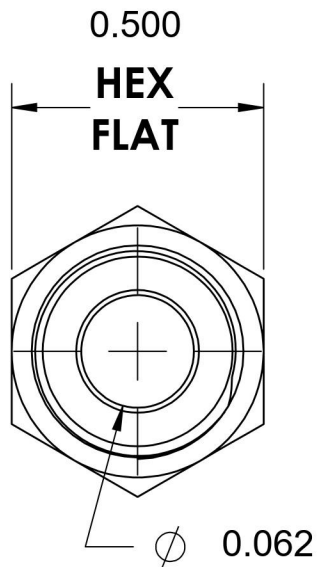

# 6400-02-04-O-SS

Stainless Steel, SAE J514 37° Flare Port Connector, 1/8" Male JIC x 7/16-20 Male ORB

6701 Cochran Road  
Solon, Ohio 44139  
Phone: (440) 248-1880  
Toll Free: 1-888-331-1523

<b>Temperature Rating</b>	<b>Material</b>	<b>Industry Standards</b>	<b>Series</b>
-40°F to 250°F	316/316L Stainless Steel	SAE J514, SAE J1926-3	6400-O-SS
<b>Pressure Rating</b>	<b>Finish</b>		<b>Series Description</b>
9000 psi	Passivated		SAE J514 37° Flare Port Connector