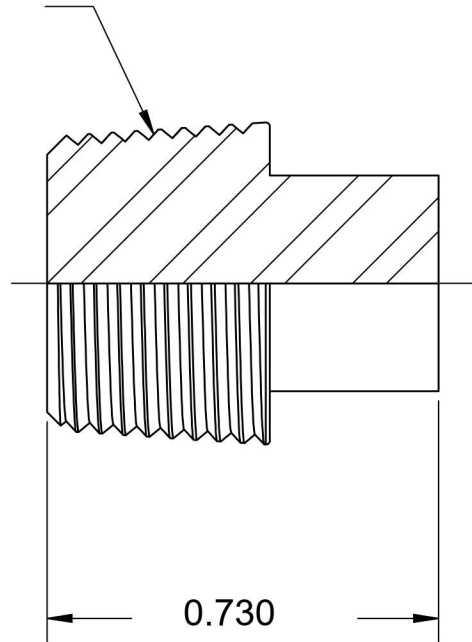

5406-SHP-04-B

Brass, SAE J531 Pipe Square Head Plug, 1/4" Male NPTF

1/4-18 NPTF

0.375
HEX

6701 Cochran Road
Solon, Ohio 44139
Phone: (440) 248-1880
Toll Free: 1-888-331-1523

Temperature Rating

-325°F to 400°F

Series

5406-SHP

Series Description

SAE J531 Pipe Square Head Plug