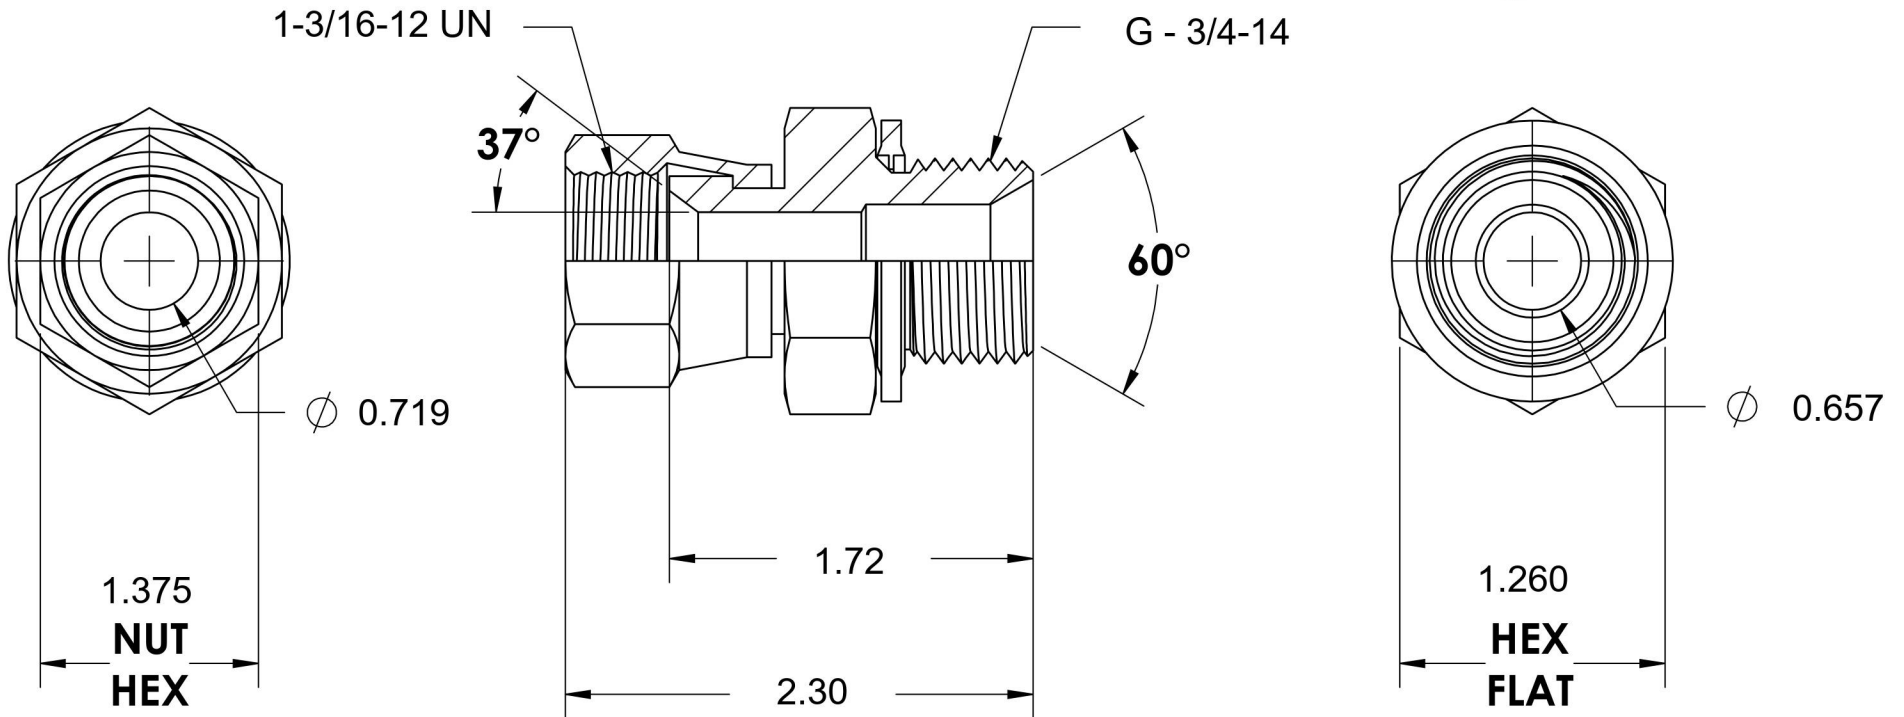

7022-14-12-BS

Steel, SAE J514 37° Flare Swivel BSPP Type (D) Bonded Seal Port/Line Connector, 7/8" Female JIC Swivel x 3/4-14 Male BSPP 60° Line/Port

6701 Cochran Road
Solon, Ohio 44139
Phone: (440) 248-1880
Toll Free: 1-888-331-1523

Temperature Rating -40°F to 250°F	Material C1045 / 12L14 Steel	Industry Standards SAE J514, ISO 1179	Series 7022-BS
Pressure Rating 2900 psi	Finish Trivalent Zinc	ISO 8434-6, ASTM B633	Series Description SAE J514 37° Flare Swivel BSPP Type (D) Bonded Seal Port/Line Connector