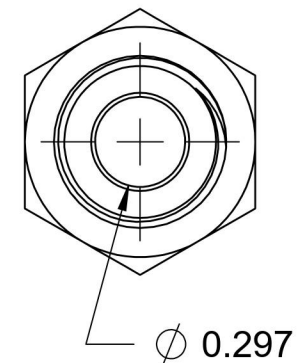

# 2700-06-06-SS

Stainless Steel, SAE J514 37° Flare Bulkhead, 3/8" Male JIC x 3/8" Male JIC

6701 Cochran Road  
Solon, Ohio 44139  
Phone: (440) 248-1880  
Toll Free: 1-888-331-1523

<b>Temperature Rating</b>	<b>Material</b>	<b>Industry Standards</b>	<b>Series</b>
-425°F to 1200°F	316/316L Stainless Steel	SAE J514	2700-SS
<b>Pressure Rating</b>	<b>Finish</b>		<b>Series Description</b>
7200 psi	Passivated		SAE J514 37° Flare Bulkhead