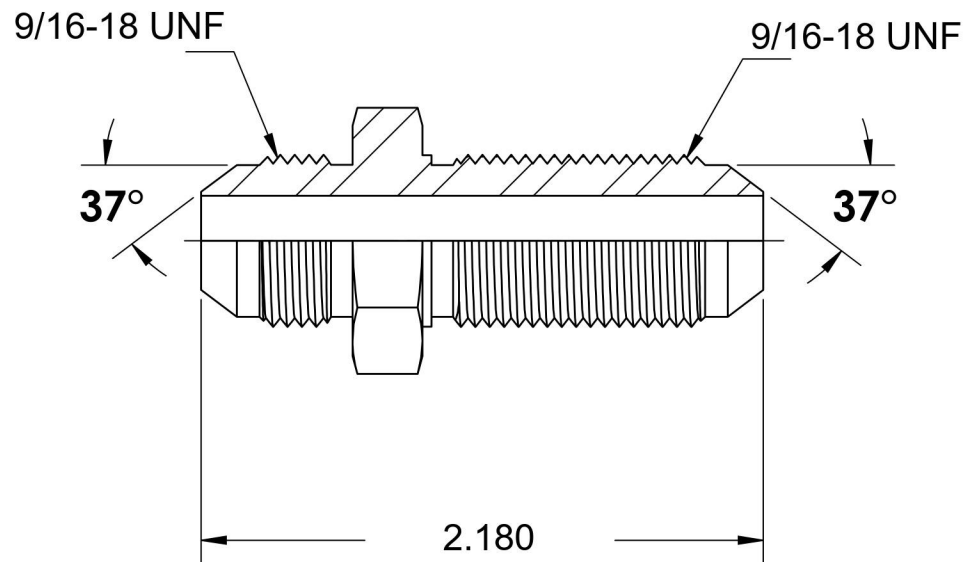

# 2700-06-06-SS

Stainless Steel, SAE J514 37° Flare Bulkhead, 3/8" Male JIC x 3/8" Male JIC

6701 Cochran Road  
Solon, Ohio 44139  
Phone: (440) 248-1880  
Toll Free: 1-888-331-1523

<b>Temperature Rating</b>	<b>Material</b>	<b>Industry Standards</b>	<b>Series</b>
-425°F to 1200°F	316/316L Stainless Steel	SAE J514	2700-SS
<b>Pressure Rating</b>	<b>Finish</b>		<b>Series Description</b>
7200 psi	Passivated		SAE J514 37° Flare Bulkhead