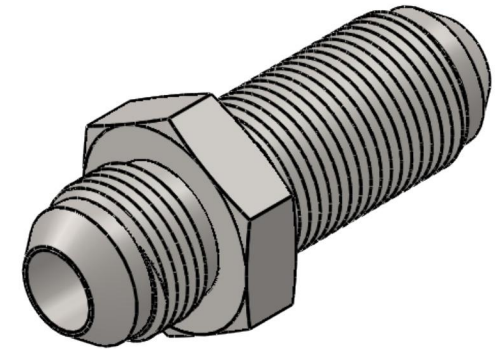

# 2700-06-06-SS

Stainless Steel, SAE J514 37° Flare Bulkhead, 3/8" Male JIC x 3/8" Male JIC

6701 Cochran Road  
Solon, Ohio 44139  
Phone: (440) 248-1880  
Toll Free: 1-888-331-1523

<b>Temperature Rating</b>	<b>Material</b>	<b>Industry Standards</b>	<b>Series</b>
-425°F to 1200°F	316/316L Stainless Steel	SAE J514	2700-SS
<b>Pressure Rating</b>	<b>Finish</b>		<b>Series Description</b>
7200 psi	Passivated		SAE J514 37° Flare Bulkhead