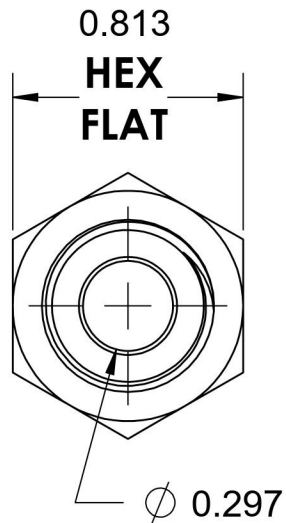

# 2700-06-06-SS

Stainless Steel, SAE J514 37° Flare Bulkhead, 3/8" Male JIC x 3/8" Male JIC

6701 Cochran Road  
Solon, Ohio 44139  
Phone: (440) 248-1880  
Toll Free: 1-888-331-1523

<b>Temperature Rating</b>	<b>Material</b>	<b>Industry Standards</b>	<b>Series</b>
-425°F to 1200°F	316/316L Stainless Steel	SAE J514	2700-SS
<b>Pressure Rating</b>	<b>Finish</b>		<b>Series Description</b>
7200 psi	Passivated		SAE J514 37° Flare Bulkhead