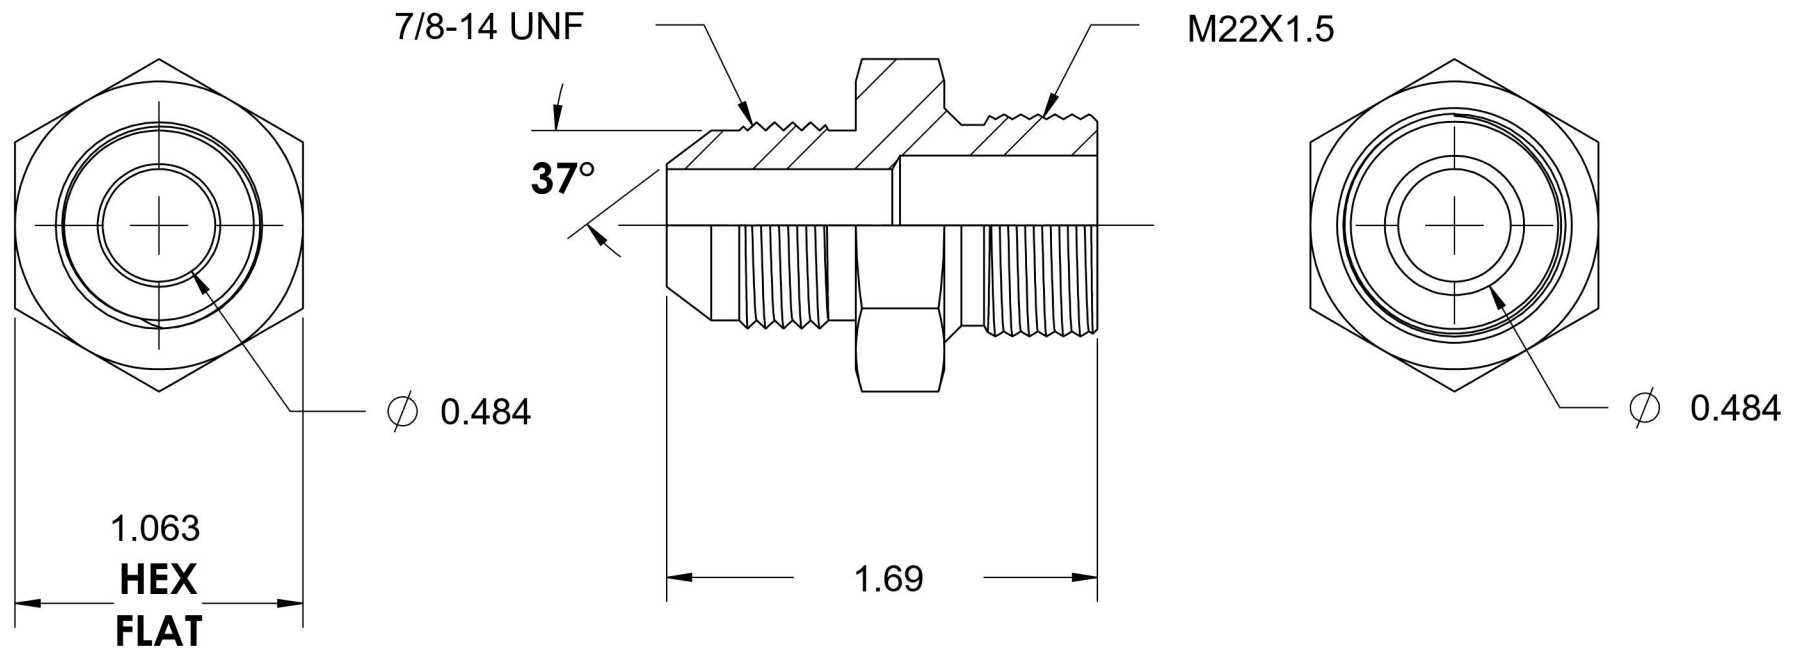

7005-10-22-SS

Stainless Steel, SAE J514 37° Flare Male Metric Port/Line Connector, 5/8" Male JIC x M22X1.5 Male Metric 60° Line/Port

6701 Cochran Road
Solon, Ohio 44139
Phone: (440) 248-1880
Toll Free: 1-888-331-1523

Temperature Rating -425°F to 1200°F	Material 316/316L Stainless Steel	Industry Standards SAE J514, ISO 9974	Series 7005-SS
Pressure Rating 5000 psi	Finish Passivated		Series Description SAE J514 37° Flare Male Metric Port/Line Connector