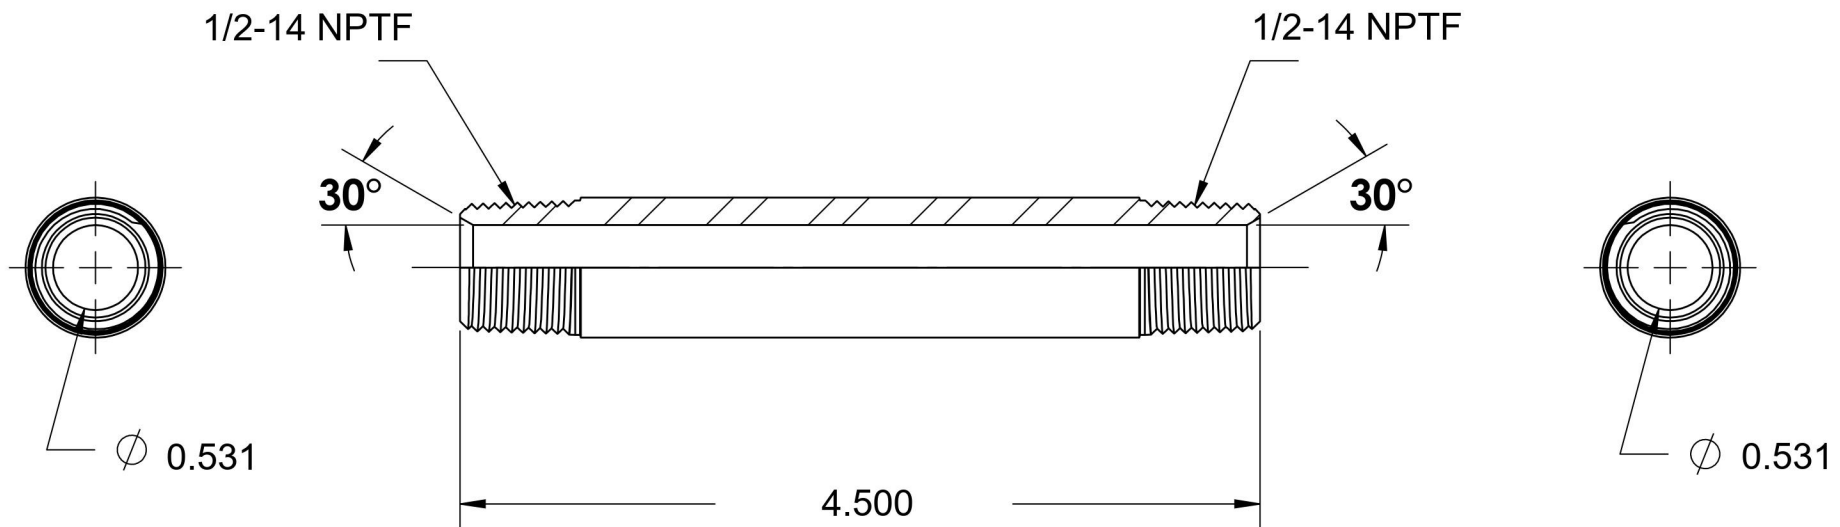

5404-N-08X4.500

Steel, SAE J514 Pipe Long Nipple, 1/2" Male NPTF 30° x 1/2" Male NPTF 30°

6701 Cochran Road
Solon, Ohio 44139
Phone: (440) 248-1880
Toll Free: 1-888-331-1523

Temperature Rating

-65°F to 500°F

Pressure Rating

6000 psi

Material

C1045/12L14 Steel

Finish

Trivalent Zinc

Industry Standards

SAE J514, SAE J476
ASTM B633

Series

5404-N

Series Description

SAE J514 Pipe Long Nipple