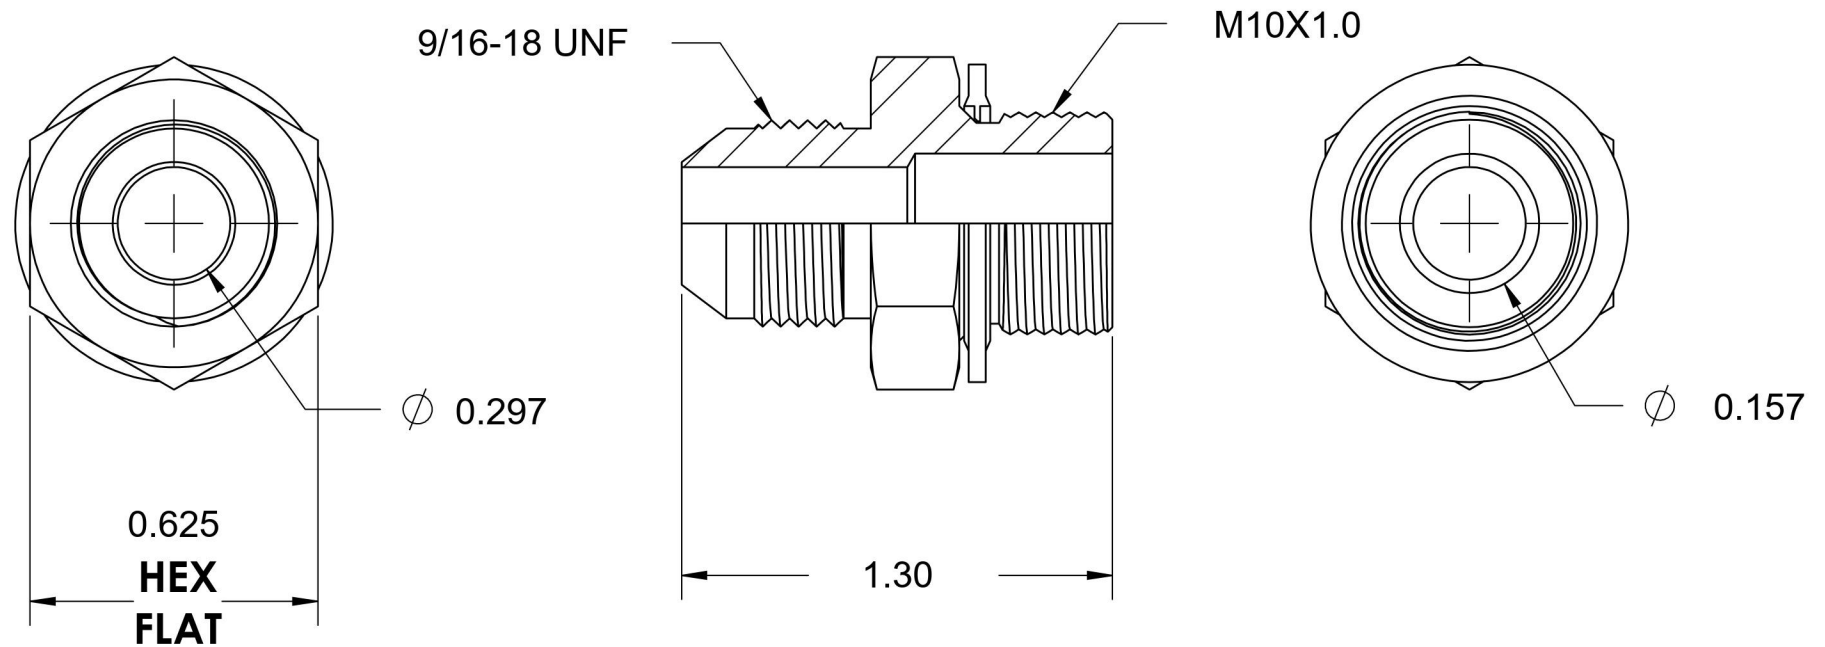

# 7005-06-10-BS

Steel, SAE J514 37° Flare Metric Type (D) Bonded Seal Port/Line Connector, 3/8" Male JIC x M10X1.0 Male Metric 60° Line/Port

6701 Cochran Road  
Solon, Ohio 44139  
Phone: (440) 248-1880  
Toll Free: 1-888-331-1523

**Temperature Rating**

-40°F to 250°F

**Pressure Rating**

6000 psi

**Material**

C1045/12L14 Steel

**Finish**

Trivalent Zinc

**Industry Standards**

SAE J514, ISO 9974

ASTM B633

**Series**

7005-BS

**Series Description**

SAE J514 37° Flare Metric Type (D)  
Bonded Seal Port/Line Connector