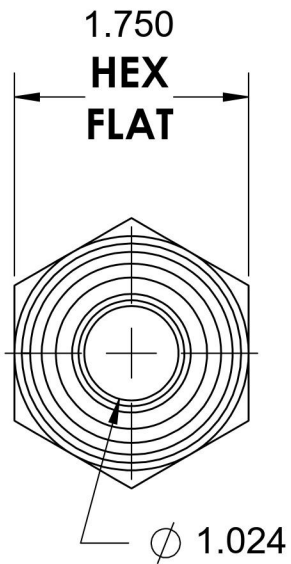

# FS2404-20-16

Steel, SAE J1453 O-Ring Face Seal Male Connector, 1-1/4" Male ORFS x 1" Male NPTF 30°

6701 Cochran Road  
Solon, Ohio 44139  
Phone: (440) 248-1880  
Toll Free: 1-888-331-1523

**Temperature Rating**

-40°F to 250°F

**Pressure Rating**

4500 psi

**Material**

C1045 / 12L14 Steel

**Finish**

Trivalent Zinc

**Industry Standards**