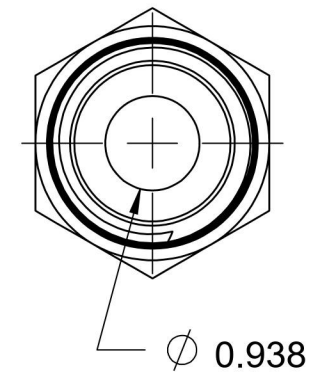

# FS2404-20-16

Steel, SAE J1453 O-Ring Face Seal Male Connector, 1-1/4" Male ORFS x 1" Male NPTF 30°

6701 Cochran Road  
Solon, Ohio 44139  
Phone: (440) 248-1880  
Toll Free: 1-888-331-1523

**Temperature Rating**

-40°F to 250°F

**Pressure Rating**

4500 psi

**Material**

C1045 / 12L14 Steel

**Finish**

Trivalent Zinc

**Industry Standards**