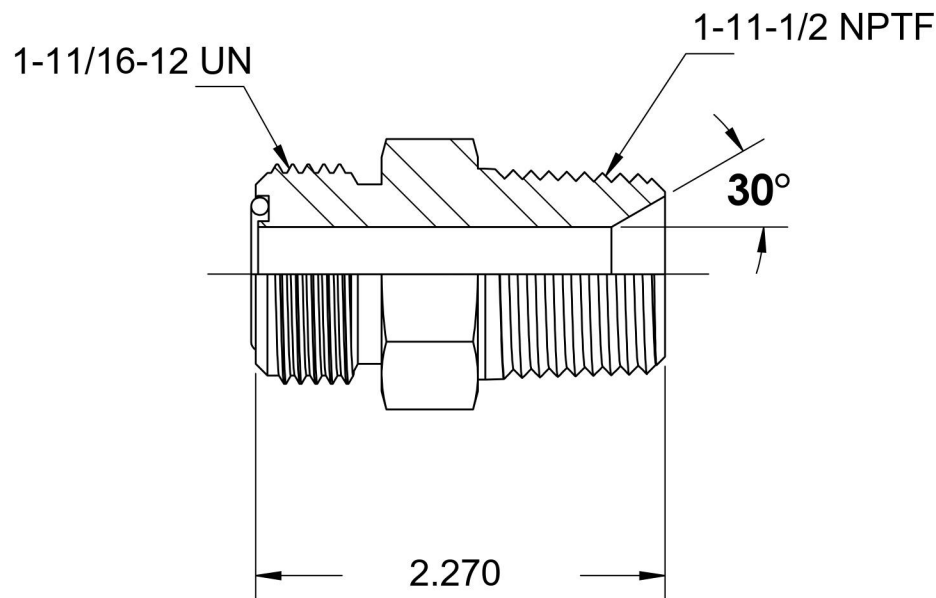

# FS2404-20-16

Steel, SAE J1453 O-Ring Face Seal Male Connector, 1-1/4" Male ORFS x 1" Male NPTF 30°

6701 Cochran Road  
Solon, Ohio 44139  
Phone: (440) 248-1880  
Toll Free: 1-888-331-1523

**Temperature Rating**

-40°F to 250°F

**Pressure Rating**

4500 psi

**Material**

C1045 / 12L14 Steel

**Finish**

Trivalent Zinc

**Industry Standards**

SAE J1453, SAE J476  
SAE J515, ASTM B633

**Series**

FS2404

**Series Description**

SAE J1453 O-Ring Face Seal  
Male Connector