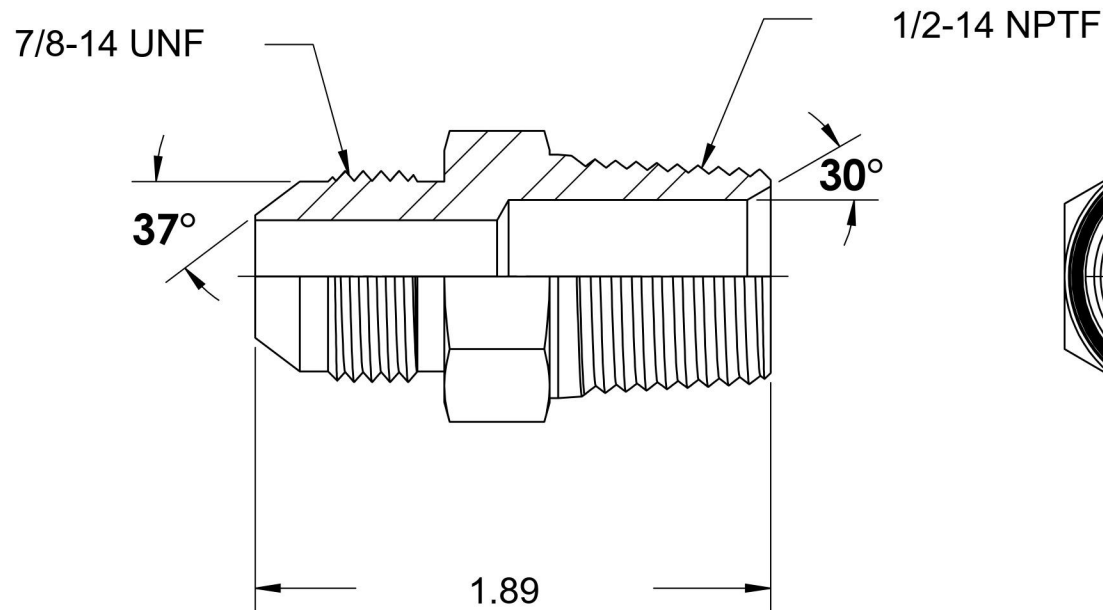

# 2404-10-08-SS

Stainless Steel, SAE J514 37° Flare Male Connector, 5/8" Male JIC x 1/2" Male NPTF 30°

6701 Cochran Road  
Solon, Ohio 44139  
Phone: (440) 248-1880  
Toll Free: 1-888-331-1523

<b>Temperature Rating</b>	<b>Material</b>	<b>Industry Standards</b> SAE J514 , SAE J476	<b>Series</b>
-425°F to 1200°F	316/316L Stainless Steel		2404-SS
<b>Pressure Rating</b>	<b>Finish</b>		<b>Series Description</b>
5000 psi	Passivated		SAE J514 37° Flare Male Connector