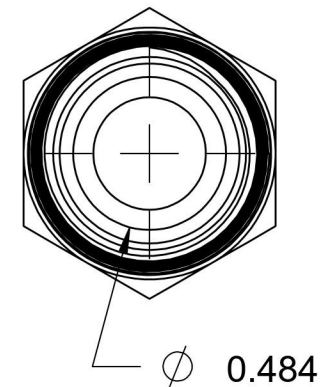

# 2404-10-08-SS

Stainless Steel, SAE J514 37° Flare Male Connector, 5/8" Male JIC x 1/2" Male NPTF 30°

6701 Cochran Road  
Solon, Ohio 44139  
Phone: (440) 248-1880  
Toll Free: 1-888-331-1523

<b>Temperature Rating</b>	<b>Material</b>	<b>Industry Standards</b> SAE J514 , SAE J476	<b>Series</b>
-425°F to 1200°F	316/316L Stainless Steel		2404-SS
<b>Pressure Rating</b>	<b>Finish</b>		<b>Series Description</b>
5000 psi	Passivated		SAE J514 37° Flare Male Connector