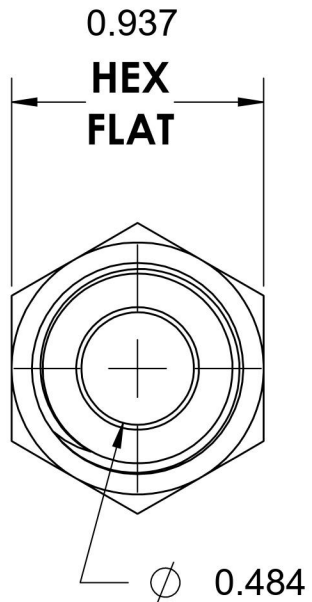

# 2404-10-08-SS

Stainless Steel, SAE J514 37° Flare Male Connector, 5/8" Male JIC x 1/2" Male NPTF 30°

6701 Cochran Road  
Solon, Ohio 44139  
Phone: (440) 248-1880  
Toll Free: 1-888-331-1523

<b>Temperature Rating</b>	<b>Material</b>	<b>Industry Standards</b> SAE J514 , SAE J476	<b>Series</b>
-425°F to 1200°F	316/316L Stainless Steel		2404-SS
<b>Pressure Rating</b>	<b>Finish</b>		<b>Series Description</b>
5000 psi	Passivated		SAE J514 37° Flare Male Connector