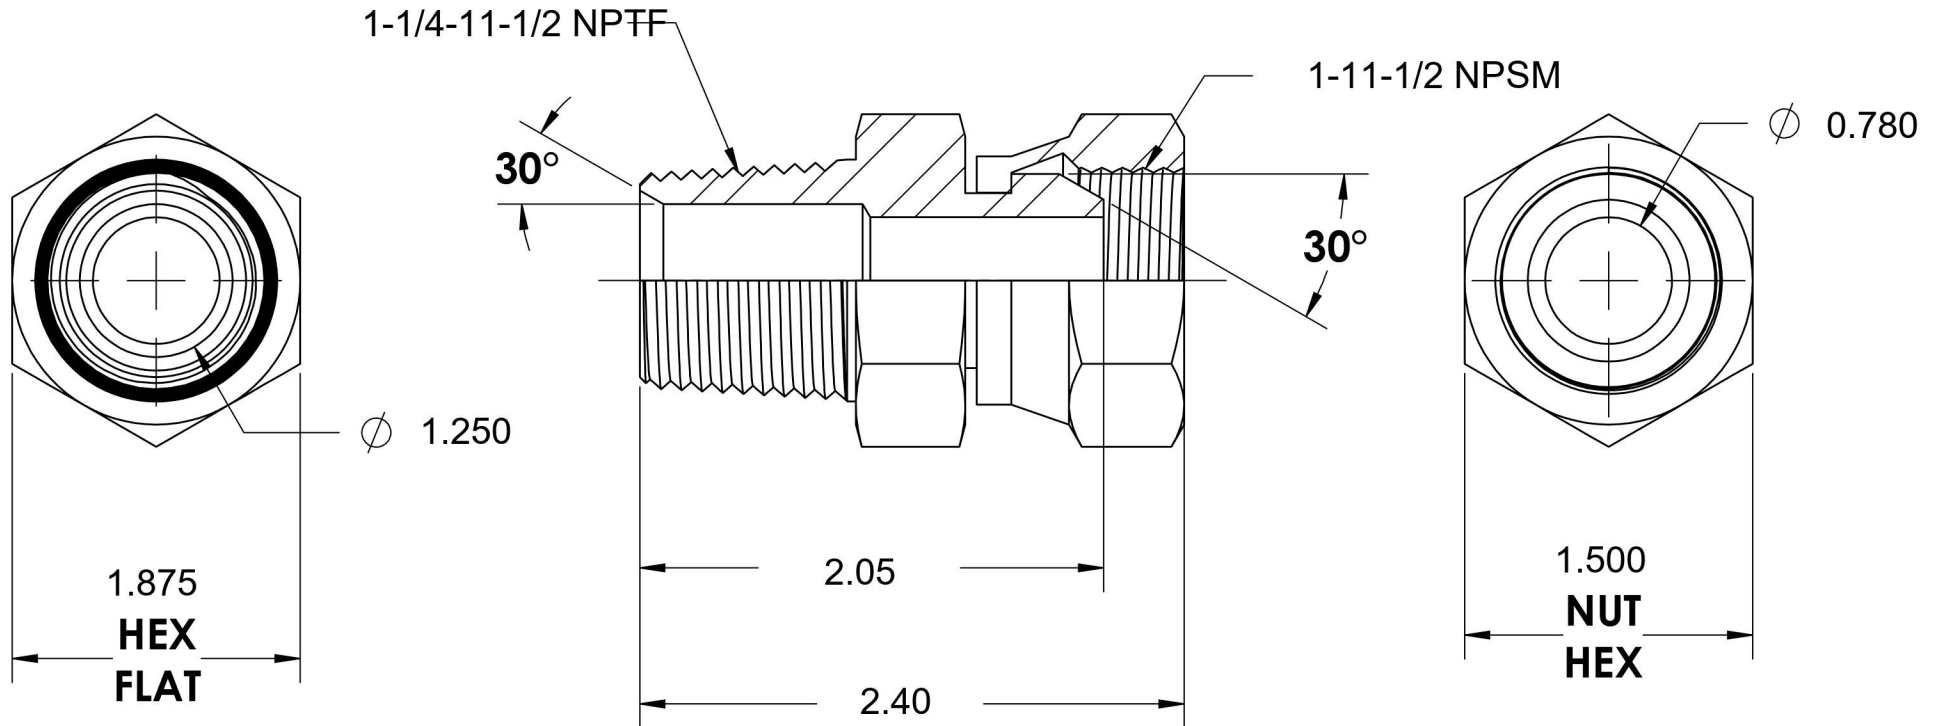

1404-20-16-SS

Stainless Steel, SAE J514 NPSM Swivel Male Connector, 1-1/4" Male NPTF 30° x 1" Female NPSM Swivel

6701 Cochran Road
Solon, Ohio 44139
Phone: (440) 248-1880
Toll Free: 1-888-331-1523

Temperature Rating	Material	Industry Standards	Series
-425°F to 1200°F	316/316L Stainless Steel	SAE J514, SAE J476	1404-SS
Pressure Rating	Finish		Series Description
3000 psi	Passivated		SAE J514 NPSM Swivel Male Connector