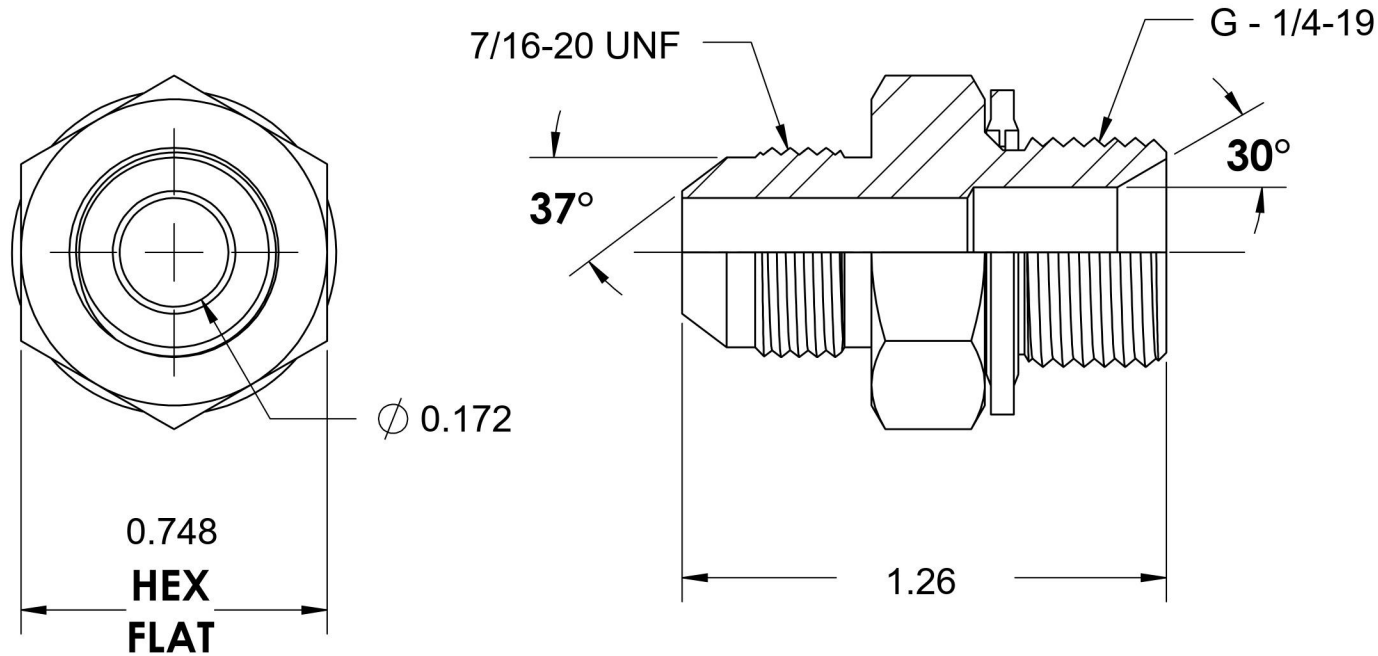

7002-04-04-SS-BS

Stainless Steel, SAE J514 37° Flare BSPP Type (D) Bonded Seal Port/Line Adapter, 1/4" Male JIC x 1/4-19 Male BSPP 60° Line/Port

6701 Cochran Road
Solon, Ohio 44139
Phone: (440) 248-1880
Toll Free: 1-888-331-1523

Temperature Rating	Material	Industry Standards	Series
-22°F to 257°F	316/316L Stainless Steel	SAE J514, ISO 1179	7002-BS-SS
Pressure Rating	Finish		Series Description
5100 psi	Passivated		SAE J514 37° Flare BSPP Type (D) Bonded Seal Port/Line Adapter