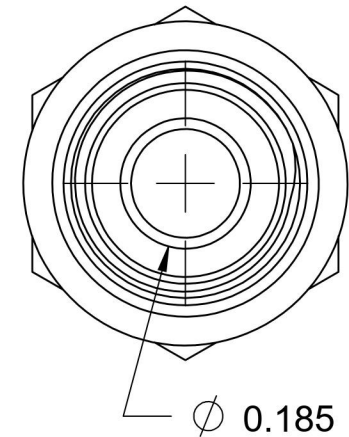

7002-04-04-SS-BS

Stainless Steel, SAE J514 37° Flare BSPP Type (D) Bonded Seal Port/Line Adapter, 1/4" Male JIC x 1/4-19 Male BSPP 60° Line/Port

6701 Cochran Road
Solon, Ohio 44139
Phone: (440) 248-1880
Toll Free: 1-888-331-1523