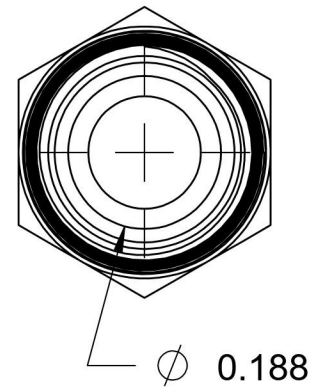

2404-02-02-B

Brass, SAE J514 37° Flare Male Connector, 1/8" Male JIC x 1/8" Male NPTF 30°

6701 Cochran Road
Solon, Ohio 44139
Phone: (440) 248-1880
Toll Free: 1-888-331-1523

Temperature Rating -325°F to 400°F	Material C360 Brass	Industry Standards SAE J514 , SAE J476	Series 2404-B
Pressure Rating 3300 psi	Finish Natural Finish		Series Description SAE J514 37° Flare Male Connector