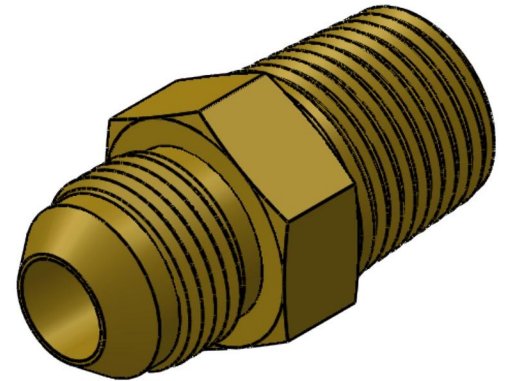

2404-02-02-B

Brass, SAE J514 37° Flare Male Connector, 1/8" Male JIC x 1/8" Male NPTF 30°

6701 Cochran Road
Solon, Ohio 44139
Phone: (440) 248-1880
Toll Free: 1-888-331-1523

Temperature Rating -325°F to 400°F	Material C360 Brass	Industry Standards SAE J514 , SAE J476	Series 2404-B
Pressure Rating 3300 psi	Finish Natural Finish		Series Description SAE J514 37° Flare Male Connector