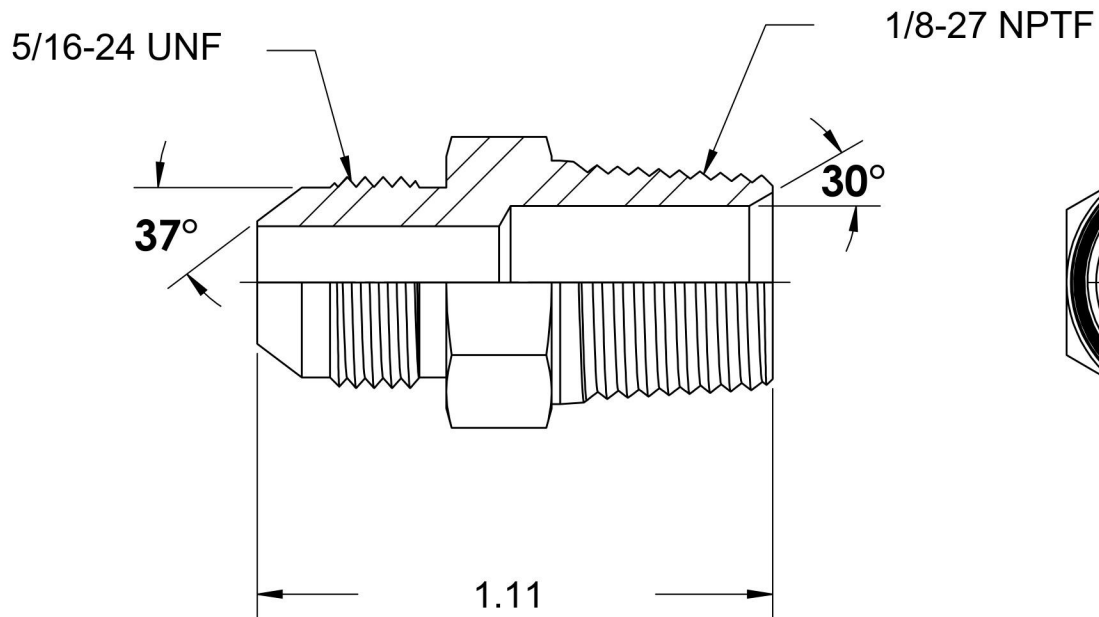

2404-02-02-B

Brass, SAE J514 37° Flare Male Connector, 1/8" Male JIC x 1/8" Male NPTF 30°

6701 Cochran Road
Solon, Ohio 44139
Phone: (440) 248-1880
Toll Free: 1-888-331-1523

Temperature Rating -325°F to 400°F	Material C360 Brass	Industry Standards SAE J514 , SAE J476	Series 2404-B
Pressure Rating 3300 psi	Finish Natural Finish		Series Description SAE J514 37° Flare Male Connector