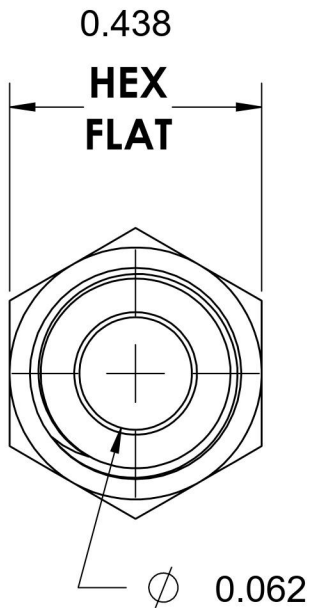

2404-02-02-B

Brass, SAE J514 37° Flare Male Connector, 1/8" Male JIC x 1/8" Male NPTF 30°

6701 Cochran Road
Solon, Ohio 44139
Phone: (440) 248-1880
Toll Free: 1-888-331-1523

Temperature Rating -325°F to 400°F	Material C360 Brass	Industry Standards SAE J514 , SAE J476	Series 2404-B
Pressure Rating 3300 psi	Finish Natural Finish		Series Description SAE J514 37° Flare Male Connector