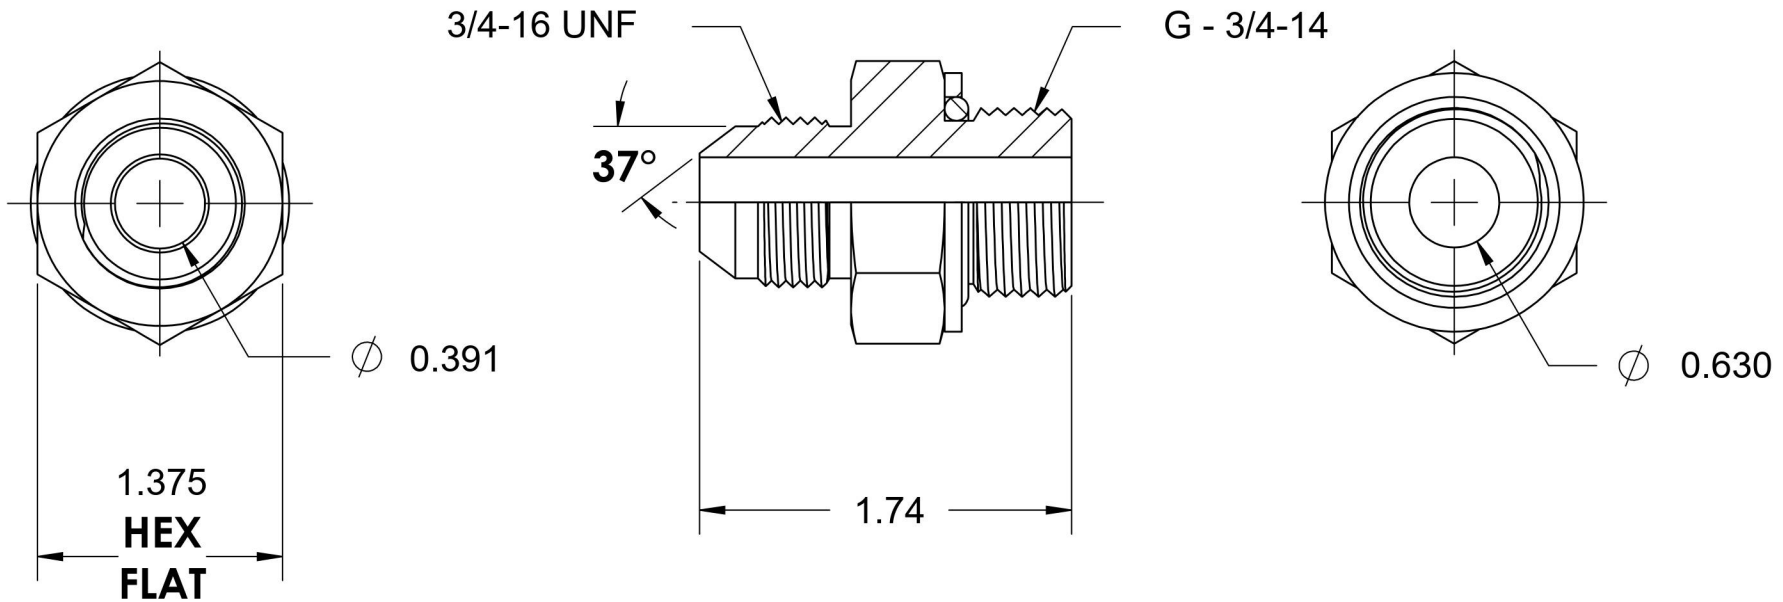

# 7012-08-12

Steel, SAE J514 37° Flare Male BSPP Type (G) Port Connector, 1/2" Male JIC x 3/4-14 Male BSPP ORR

6701 Cochran Road  
Solon, Ohio 44139  
Phone: (440) 248-1880  
Toll Free: 1-888-331-1523

**Temperature Rating**

-40°F to 250°F

**Pressure Rating**

4000 psi

**Material**

C1045 / 12L14 Steel

**Finish**

Trivalent Zinc

**Industry Standards**