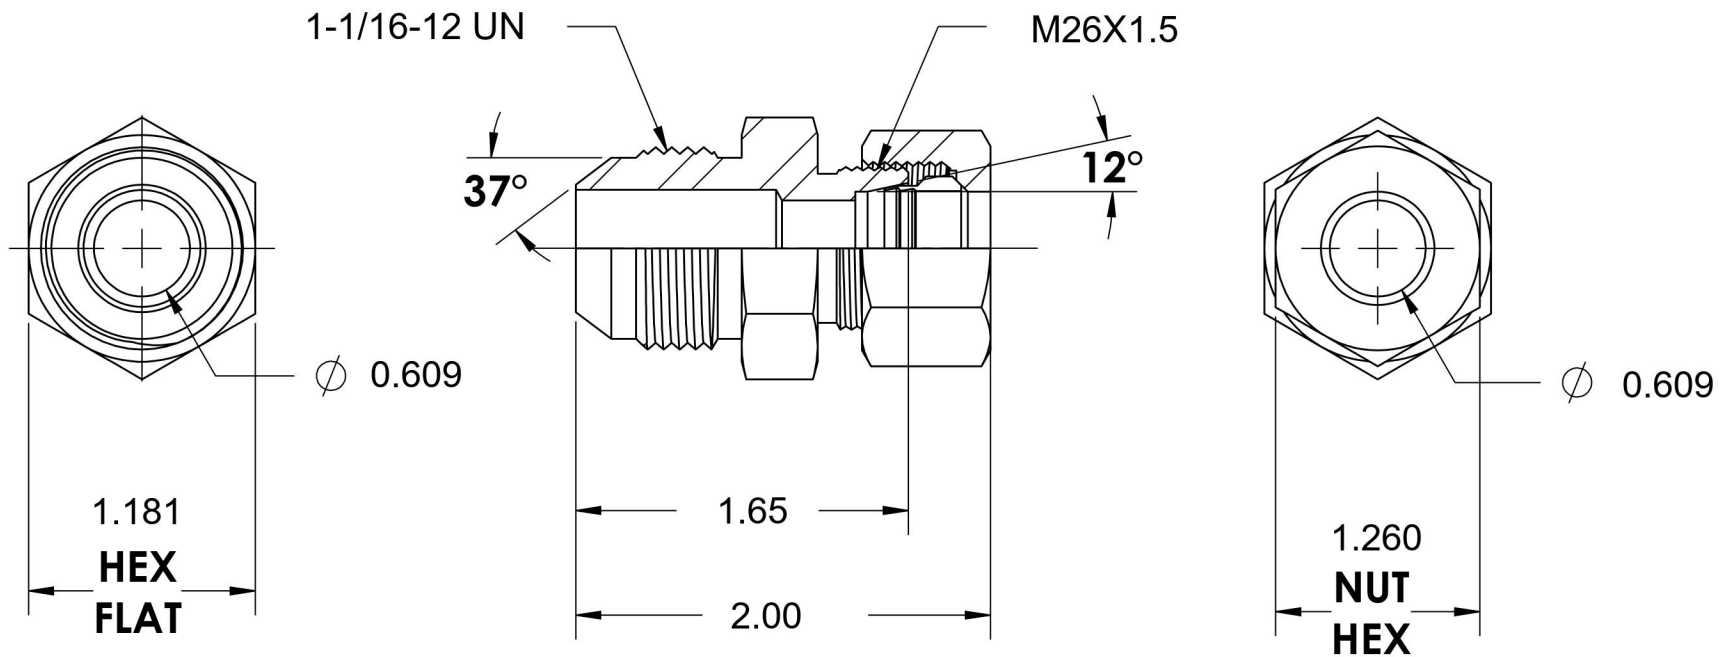

# 7005-12-L18-26-NBR

Steel, SAE J514 37° Flare/ISO 8434-1 Light Series Male Adapter, Nut and Bite Ring Assembled, 3/4" Male JIC x M26X1.5 DIN Tube

6701 Cochran Road  
Solon, Ohio 44139  
Phone: (440) 248-1880  
Toll Free: 1-888-331-1523

<b>Temperature Rating</b>	<b>Material</b>	<b>Industry Standards</b>	<b>Series</b>
-65°F to 500°F	C1045 / 12L14 Steel	SAE J514, ISO 8434-1	7005-DIN LIGHT-NBR
<b>Pressure Rating</b>	<b>Finish</b>	ASTM B633	<b>Series Description</b>
5000 psi	Trivalent Zinc		SAE J514 37° Flare/ISO 8434-1 Light Series Male Adapter Nut and Bite Ring Assembled