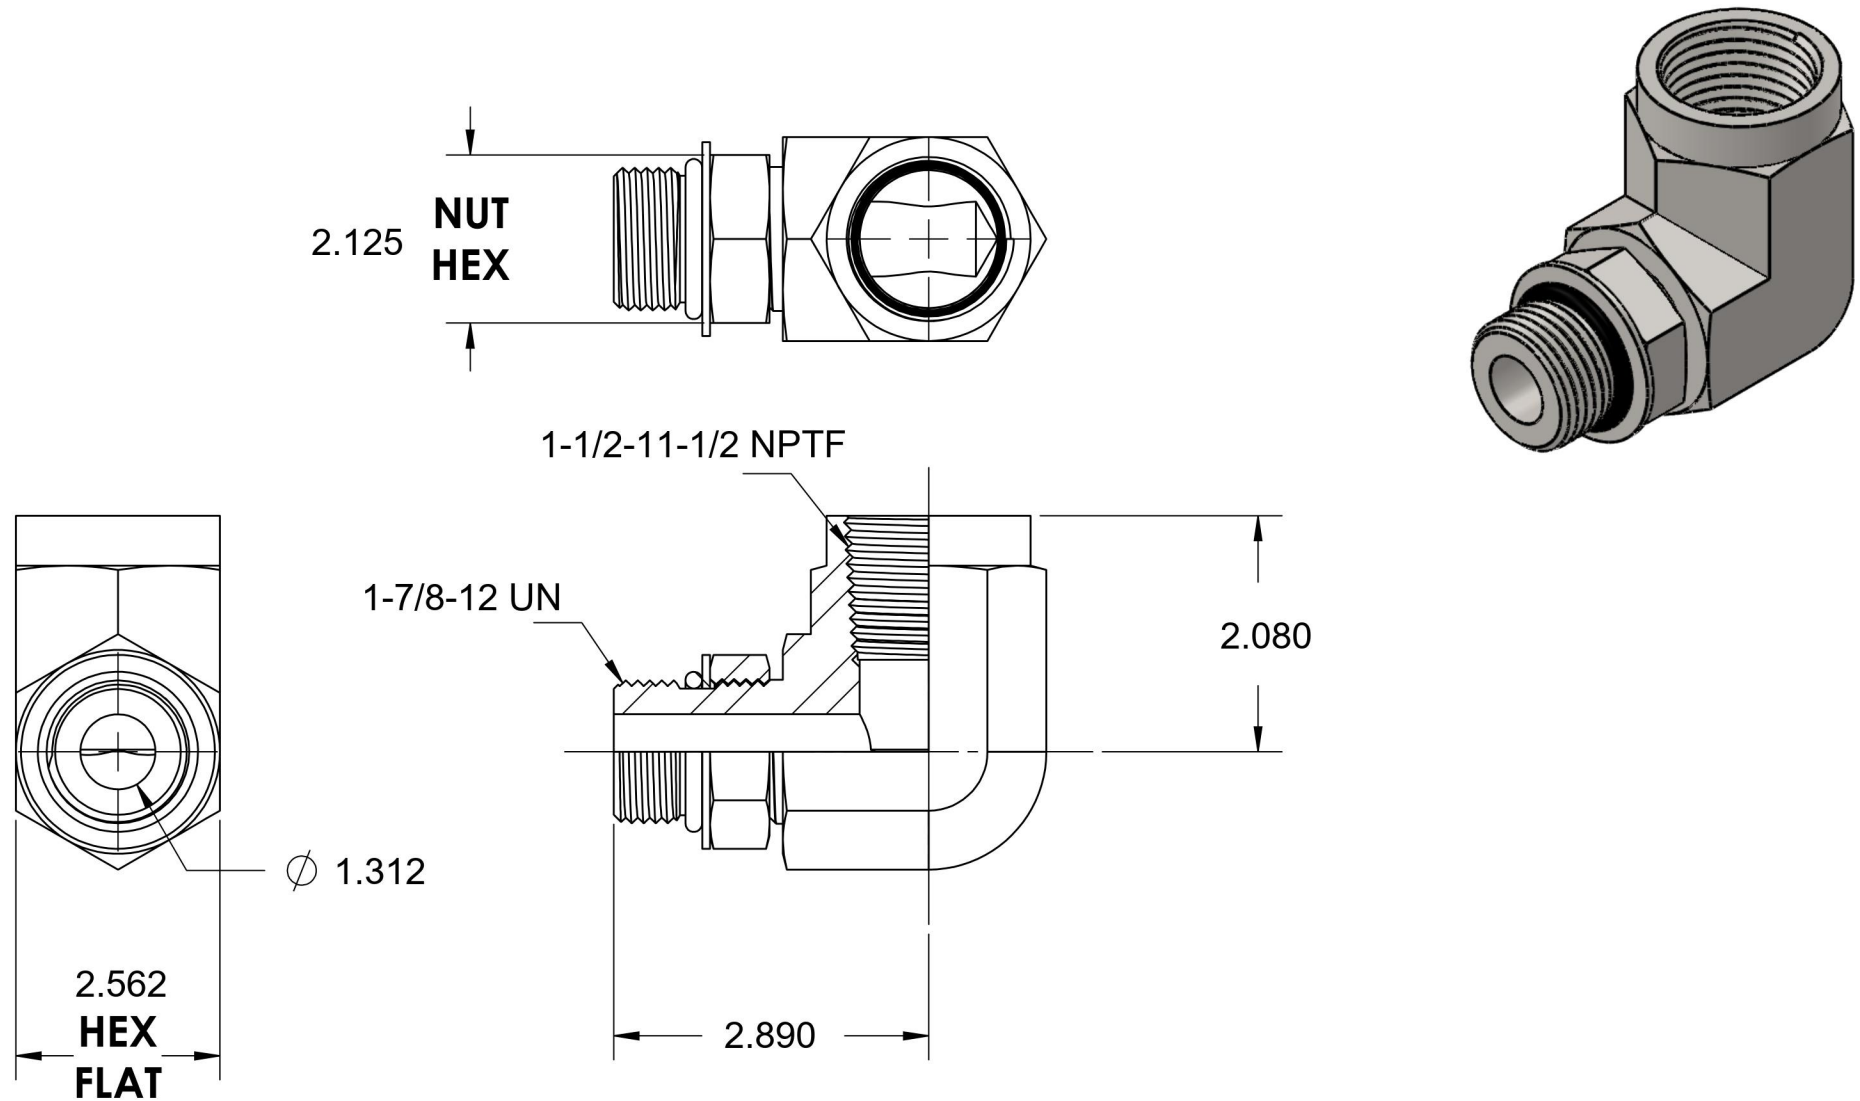

# 6805-24-24-NWO-FG

Steel, SAE J1926 Adjustable O-Ring Boss 90° Female Elbow, 1-7/8-12 Male Adjustable ORB x 1-1/2" Female NPTF

6701 Cochran Road  
Solon, Ohio 44139  
Phone: (440) 248-1880  
Toll Free: 1-888-331-1523

<b>Temperature Rating</b>	<b>Material</b>	<b>Industry Standards</b>	<b>Series</b>
-40°F to 250°F	C1045 Steel	SAE J1926-3, SAE J476 SAE J515, ASTM B633	6805-NWO-FG
<b>Pressure Rating</b>	<b>Finish</b>		<b>Series Description</b>
1500 psi	Trivalent Zinc		SAE J1926 Adjustable O-Ring Boss 90° Female Elbow