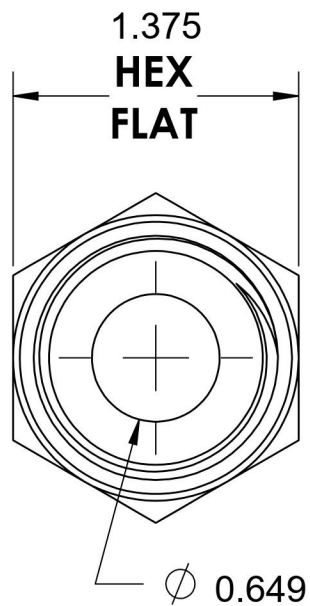

6405-14-08-O-SS

Stainless Steel, SAE J1926 O-Ring Boss Female Adapter, 1-3/16-12 Male ORB x 1/2" Female NPTF

6701 Cochran Road
Solon, Ohio 44139
Phone: (440) 248-1880
Toll Free: 1-888-331-1523

Temperature Rating	Material	Industry Standards	Series
-40°F to 250°F	316/316L Stainless Steel	SAE J1926-3, SAE J476	6405-O-SS
Pressure Rating	Finish	SAE J515	Series Description
5000 psi	Passivated		SAE J1926 O-Ring Boss Female Adapter