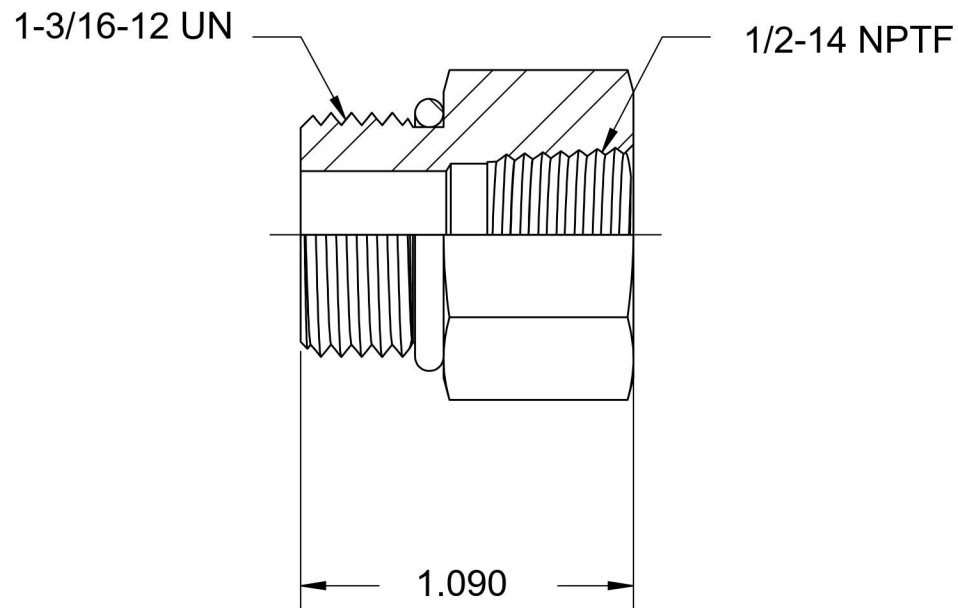

6405-14-08-O-SS

Stainless Steel, SAE J1926 O-Ring Boss Female Adapter, 1-3/16-12 Male ORB x 1/2" Female NPTF

6701 Cochran Road
Solon, Ohio 44139
Phone: (440) 248-1880
Toll Free: 1-888-331-1523

Temperature Rating	Material	Industry Standards	Series
-40°F to 250°F	316/316L Stainless Steel	SAE J1926-3, SAE J476	6405-O-SS
Pressure Rating	Finish	SAE J515	Series Description
5000 psi	Passivated		SAE J1926 O-Ring Boss Female Adapter