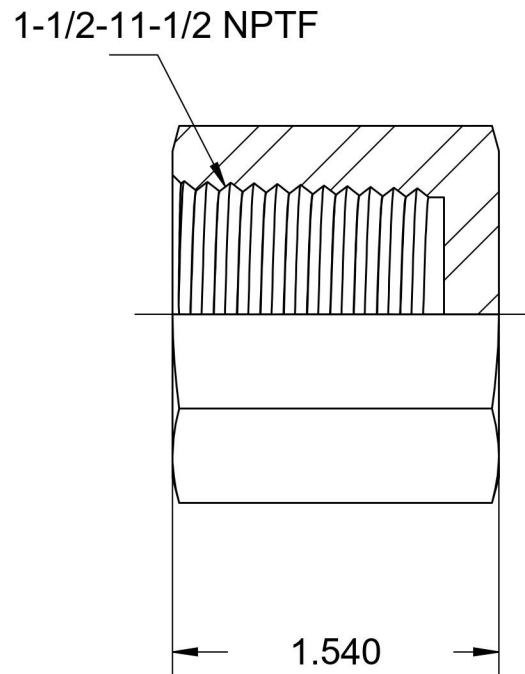

5406-C-24-SS

Stainless Steel, SAE J514 Pipe Cap, 1-1/2" Female NPTF

6701 Cochran Road
Solon, Ohio 44139
Phone: (440) 248-1880
Toll Free: 1-888-331-1523

Temperature Rating -425°F to 1200°F	Material 316/316L Stainless Steel	Industry Standards SAE J514, SAE J476	Series 5406-C-SS
Pressure Rating 2400 psi	Finish Passivated		Series Description SAE J514 Pipe Cap