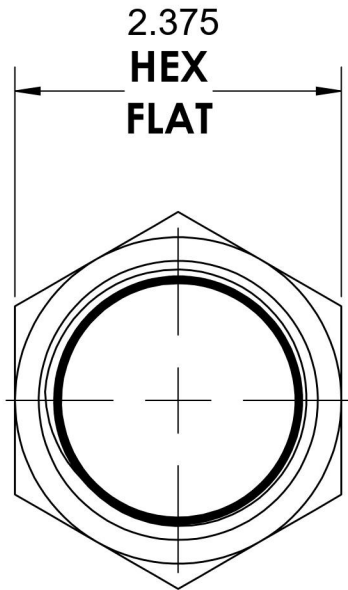

5406-C-24-SS

Stainless Steel, SAE J514 Pipe Cap, 1-1/2" Female NPTF

6701 Cochran Road
Solon, Ohio 44139
Phone: (440) 248-1880
Toll Free: 1-888-331-1523

Temperature Rating -425°F to 1200°F	Material 316/316L Stainless Steel	Industry Standards SAE J514, SAE J476	Series 5406-C-SS
Pressure Rating 2400 psi	Finish Passivated		Series Description SAE J514 Pipe Cap