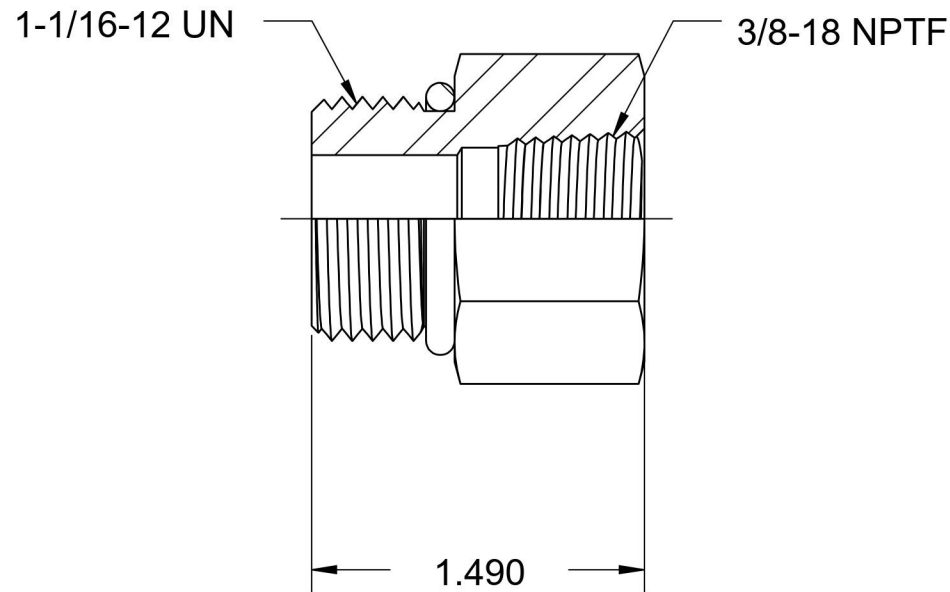

6405-12-06-O

Steel, SAE J1926 O-Ring Boss Female Adapter, 1-1/16-12 Male ORB x 3/8" Female NPTF

6701 Cochran Road
Solon, Ohio 44139
Phone: (440) 248-1880
Toll Free: 1-888-331-1523

Temperature Rating	Material	Industry Standards	Series
-40°F to 250°F	C1045 / 12L14 Steel	SAE J1926-3, SAE J476 SAE J515, ASTM B633	6405-O
Pressure Rating	Finish		Series Description
5000 psi	Trivalent Zinc		SAE J1926 O-Ring Boss Female Adapter