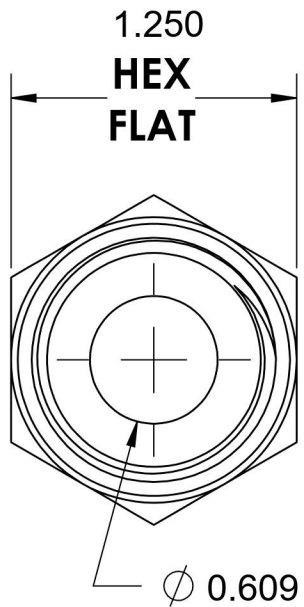

6405-12-06-O

Steel, SAE J1926 O-Ring Boss Female Adapter, 1-1/16-12 Male ORB x 3/8" Female NPTF

6701 Cochran Road
Solon, Ohio 44139
Phone: (440) 248-1880
Toll Free: 1-888-331-1523

Temperature Rating	Material	Industry Standards	Series
-40°F to 250°F	C1045 / 12L14 Steel	SAE J1926-3, SAE J476 SAE J515, ASTM B633	6405-O
Pressure Rating	Finish		Series Description
5000 psi	Trivalent Zinc		SAE J1926 O-Ring Boss Female Adapter