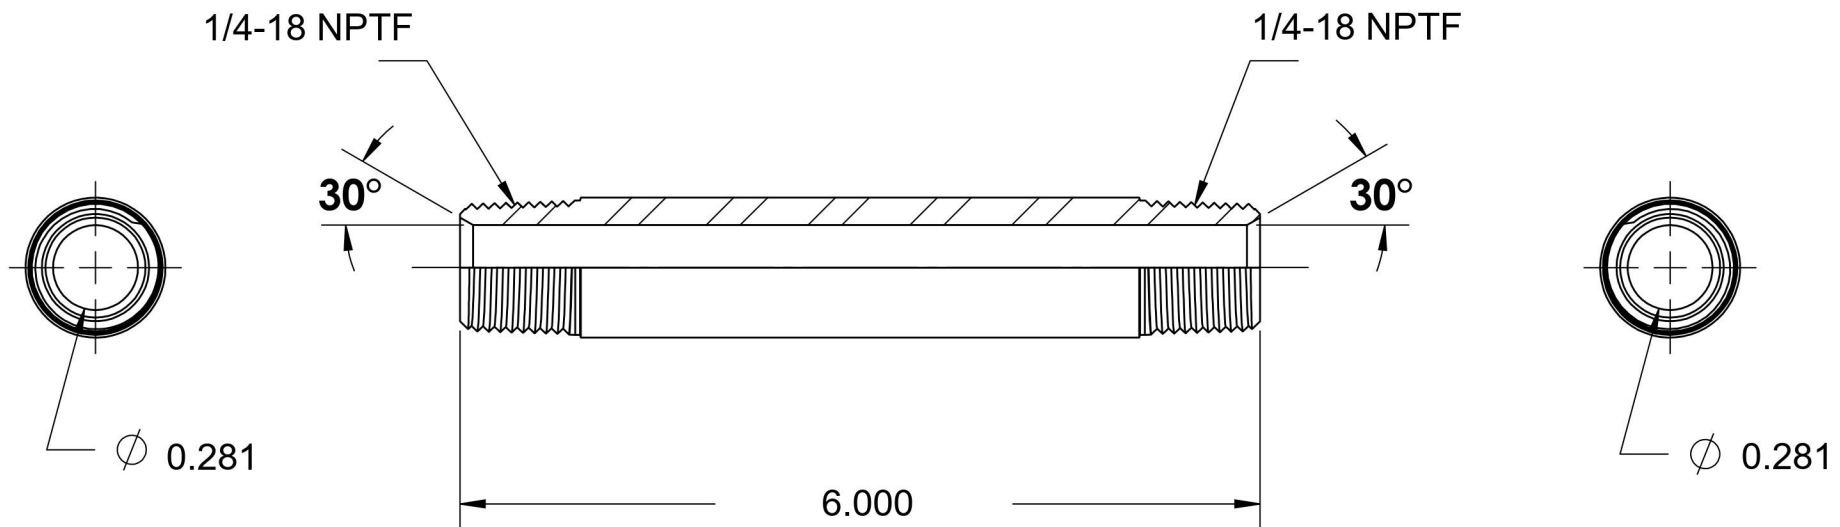

# 5404-N-04X6.000

Steel, SAE J514 Pipe Long Nipple, 1/4" Male NPTF 30° x 1/4" Male NPTF 30°

6701 Cochran Road  
Solon, Ohio 44139  
Phone: (440) 248-1880  
Toll Free: 1-888-331-1523

#### Series Description

SAE J514 Pipe Long Nipple