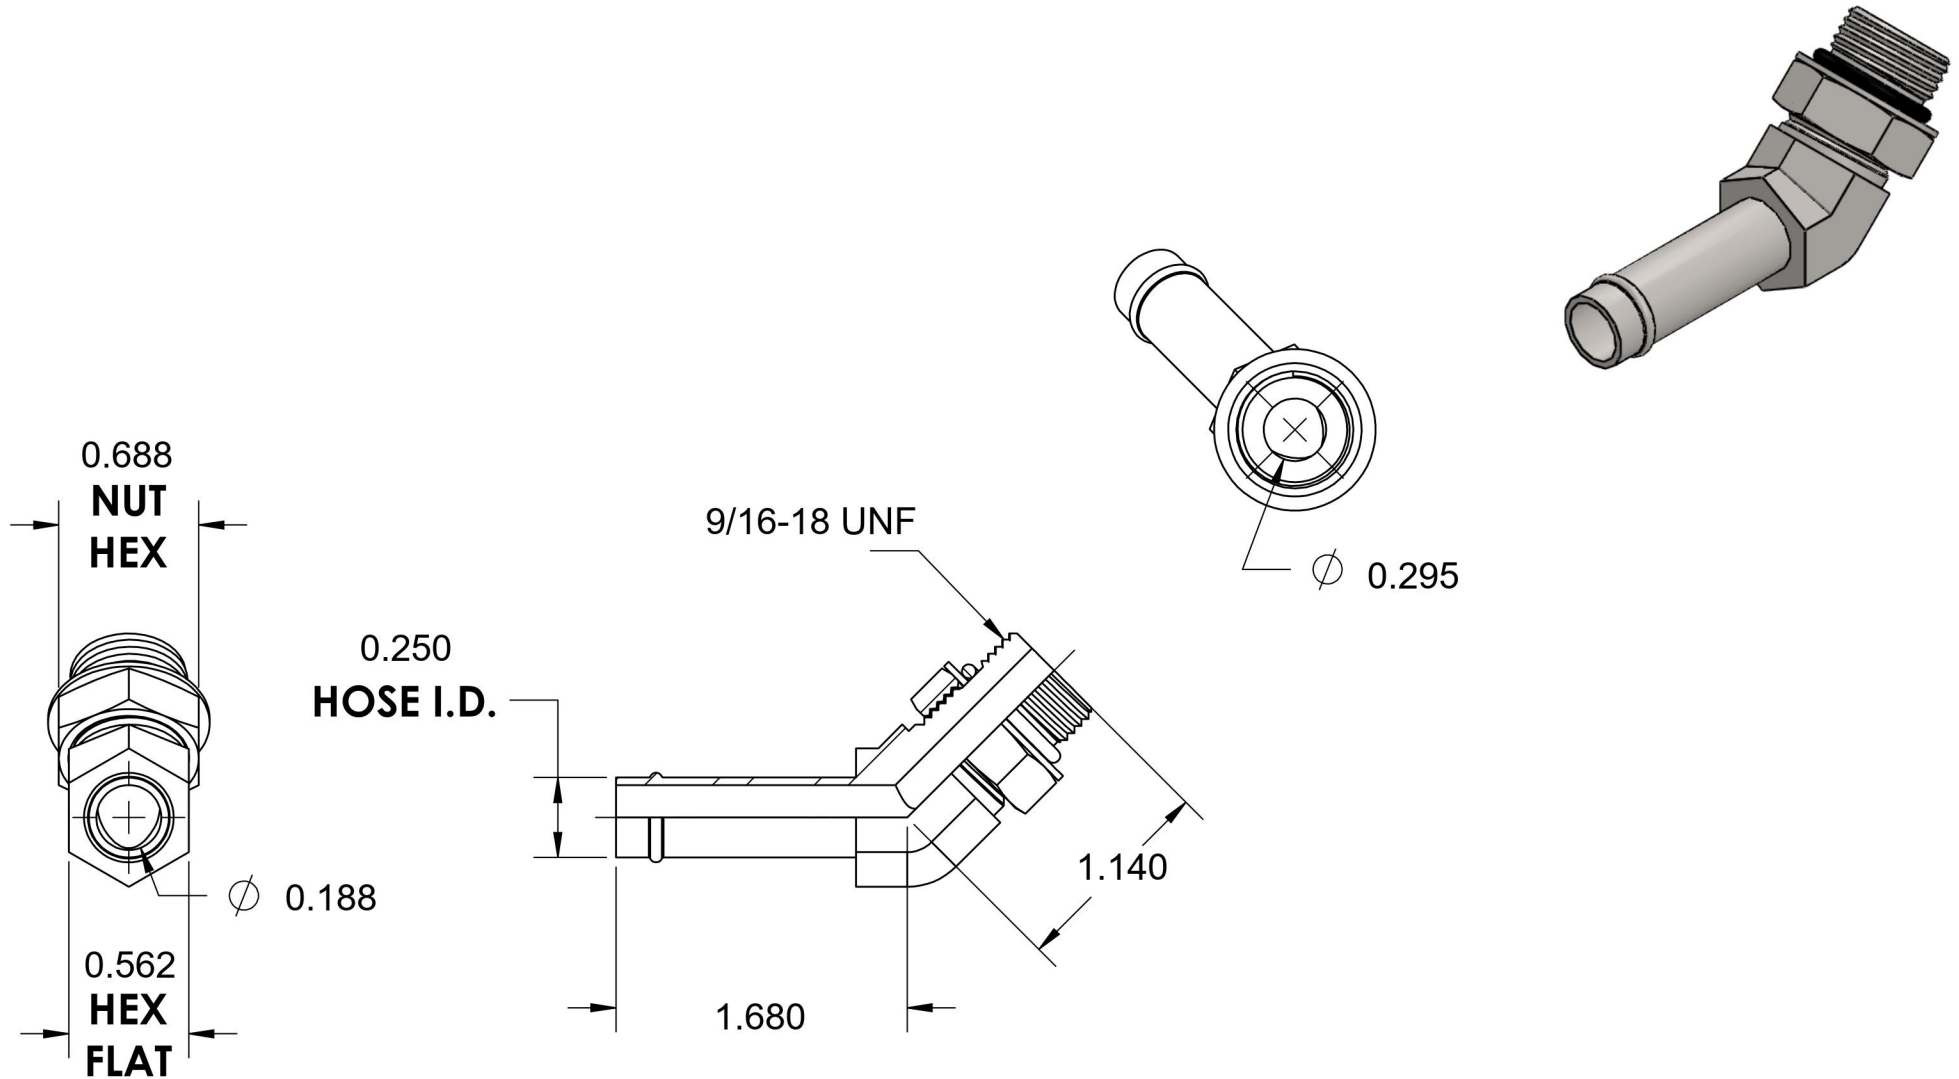

4603-04-06-NWO-FG

Steel, SAE J1231 Hose Bead 45° Adjustable Port Elbow, 1/4" Beaded Hose Barb x 9/16-18 Male Adjustable ORB

6701 Cochran Road
Solon, Ohio 44139
Phone: (440) 248-1880
Toll Free: 1-888-331-1523

Temperature Rating

-40°F to 250°F

Material

C1045 Steel

Industry Standards

SAE J1231-2, SAE J1926-3
SAE J515, ASTM B633

Series

4603-NWO-FG

Pressure Rating

150psi

Finish

Trivalent Zinc

Series Description

SAE J1231 Hose Bead 45° Adjustable Port Elbow