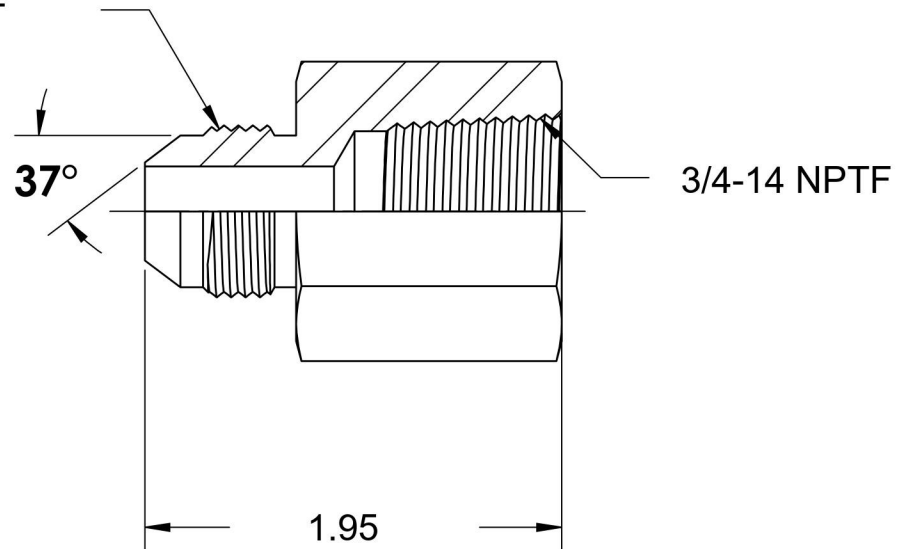

2405-10-12-SS

Stainless Steel, SAE J514 Flared Tube Female Connector, 5/8" Male JIC x 3/4" Female NPTF

7/8-14 UNF

6701 Cochran Road
Solon, Ohio 44139
Phone: (440) 248-1880
Toll Free: 1-888-331-1523

Temperature Rating

-425°F to 1200°F

Pressure Rating

4000 psi

Material

316/316L Stainless Steel

Finish

Passivated

Industry Standards

SAE J514 , SAE J476

Series

2405-SS

Series Description

SAE J514 Flared Tube
Female Connector