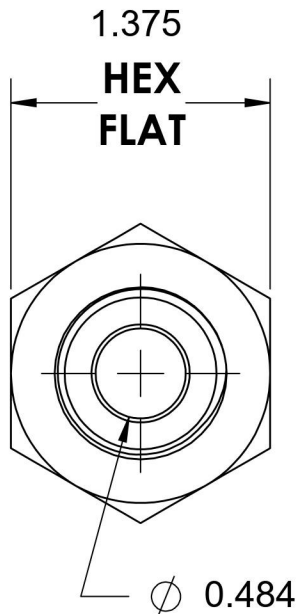

2405-10-12-SS

Stainless Steel, SAE J514 Flared Tube Female Connector, 5/8" Male JIC x 3/4" Female NPTF

7/8-14 UNF

6701 Cochran Road
Solon, Ohio 44139
Phone: (440) 248-1880
Toll Free: 1-888-331-1523

Temperature Rating

SAE J514 , SAE J476

Series

2405-SS

Series Description

SAE J514 Flared Tube
Female Connector